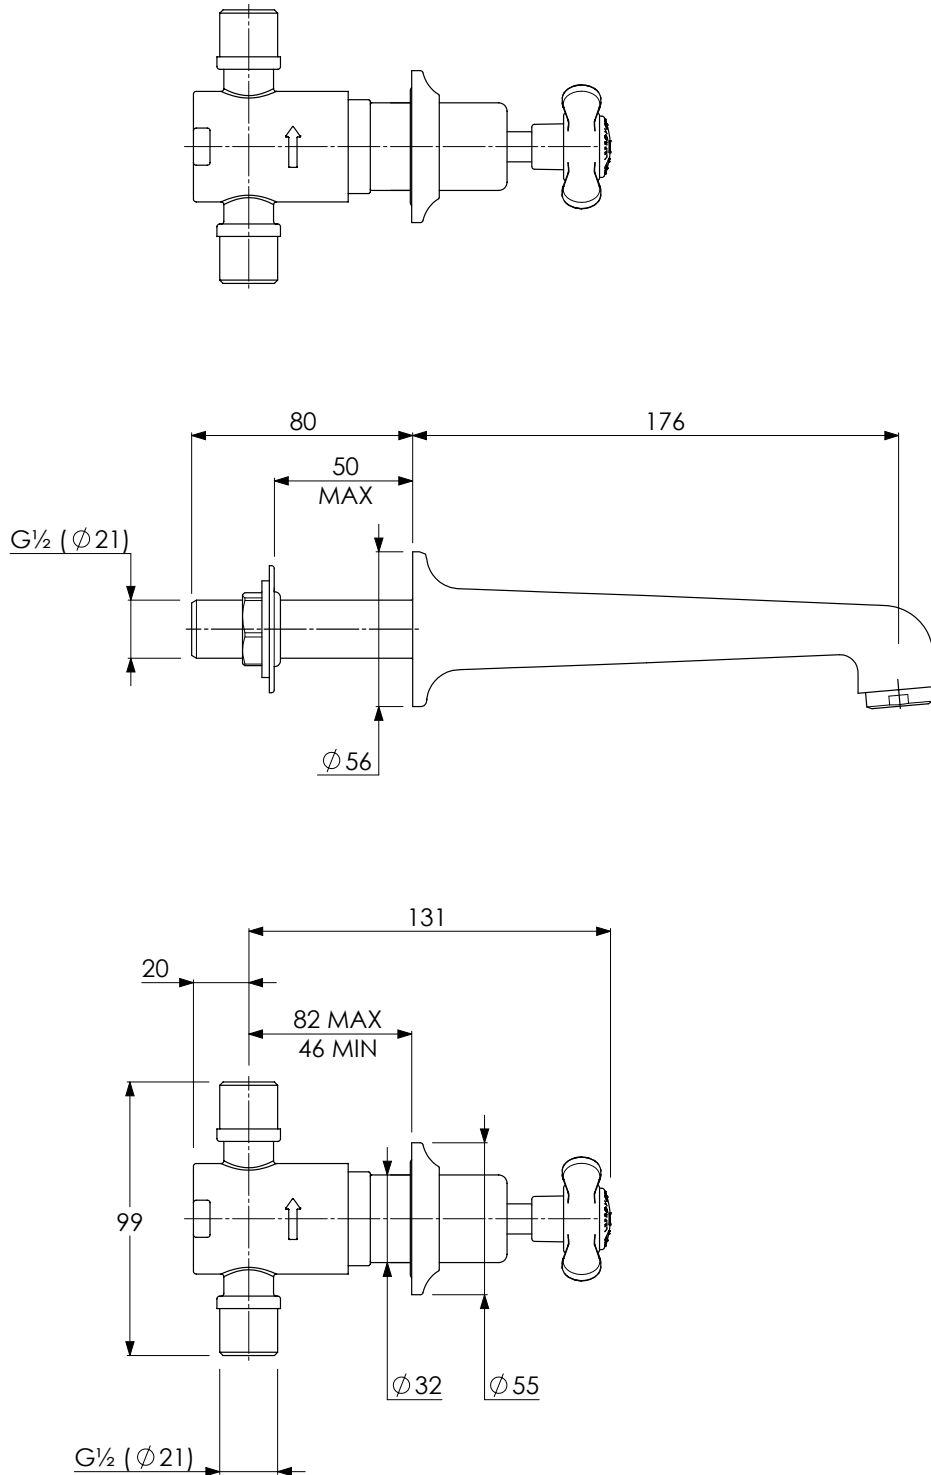

LEFROY BROOKS

IBROC HOUSE ESSEX ROAD
HODDESDON HERTS EN11 0QS UK
T: +44 (0)1992 708 316 F: +44 (0)1992 708 317

LB1212

CLASSIC WALL MOUNTED BASIN MIXER

DIMENSIONAL DATA SHEET

DATE: 29/01/2019

REVISION: A

COPYRIGHT © LBIP LTD. ALL RIGHTS RESERVED

DIMENSIONS IN MILLIMETRES

WHILST EVERY EFFORT IS MADE TO ENSURE THE ACCURACY OF THESE DATA SHEETS THEY ARE SUBJECT TO CHANGE WITHOUT NOTICE AS PART OF THE COMPANY'S PRODUCT DEVELOPMENT PROCESS