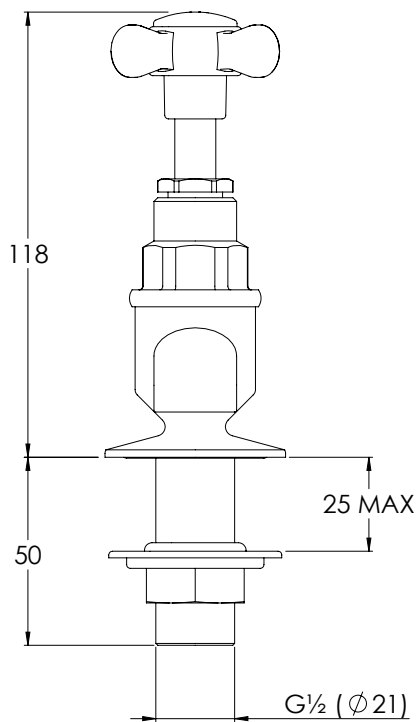

LEFROY BROOKS

IBROC HOUSE ESSEX ROAD
HODDESDON HERTS EN11 0QS UK
T: +44 (0)1992 708 316 F: +44 (0)1992 708 317

LB1135

CLASSIC CLOAKROOM SHORT NOSE PILLAR
TAPS

DIMENSIONAL DATA SHEET

DATE: 20/05/2019

REVISION: C

COPYRIGHT © LBIP LTD. ALL RIGHTS RESERVED

DIMENSIONS IN MILLIMETRES

WHILST EVERY EFFORT IS MADE TO ENSURE THE ACCURACY OF THESE DATA SHEETS THEY ARE SUBJECT TO CHANGE WITHOUT NOTICE AS PART OF THE COMPANY'S PRODUCT DEVELOPMENT PROCESS