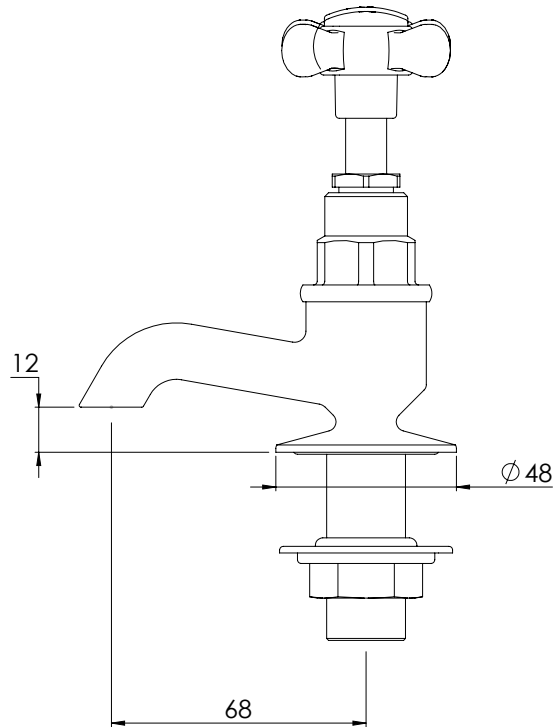

LEFROY BROOKS

IBROC HOUSE ESSEX ROAD
HODDESDON HERTS EN11 0QS UK
T: +44 (0)1992 708 316 F: +44 (0)1992 708 317

LB1135

CLASSIC CLOAKROOM SHORT NOSE PILLAR
TAPS

DIMENSIONAL DATA SHEET

DATE: 20/05/2019

REVISION: C

COPYRIGHT © LBIP LTD. ALL RIGHTS RESERVED

DIMENSIONS IN MILLIMETRES

WHILST EVERY EFFORT IS MADE TO ENSURE THE ACCURACY OF THESE DATA SHEETS THEY ARE SUBJECT TO CHANGE WITHOUT NOTICE AS PART OF THE COMPANY'S PRODUCT DEVELOPMENT PROCESS