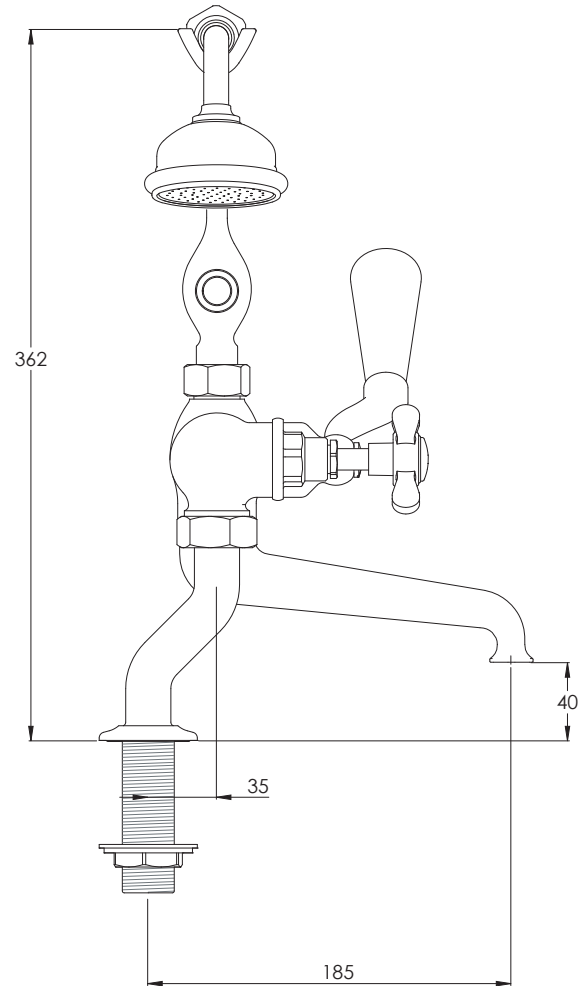

LEFROY BROOKS

IBROC HOUSE ESSEX ROAD
HODDESDON HERTS EN11 0QS UK
T: +44 (0)1992 708 316 F: +44 (0)1992 708 317

LB1100

CLASSIC DECK MOUNTED BATH SHOWER
MIXER

DIMENSIONAL DATA SHEET

DATE: 24/09/20

REVISION: F

COPYRIGHT © LBIP LTD. ALL RIGHTS RESERVED

DIMENSIONS IN MILLIMETRES

WHILST EVERY EFFORT IS MADE TO ENSURE THE ACCURACY OF THESE DATA SHEETS THEY ARE SUBJECT TO CHANGE WITHOUT NOTICE AS PART OF THE COMPANY'S PRODUCT DEVELOPMENT PROCESS