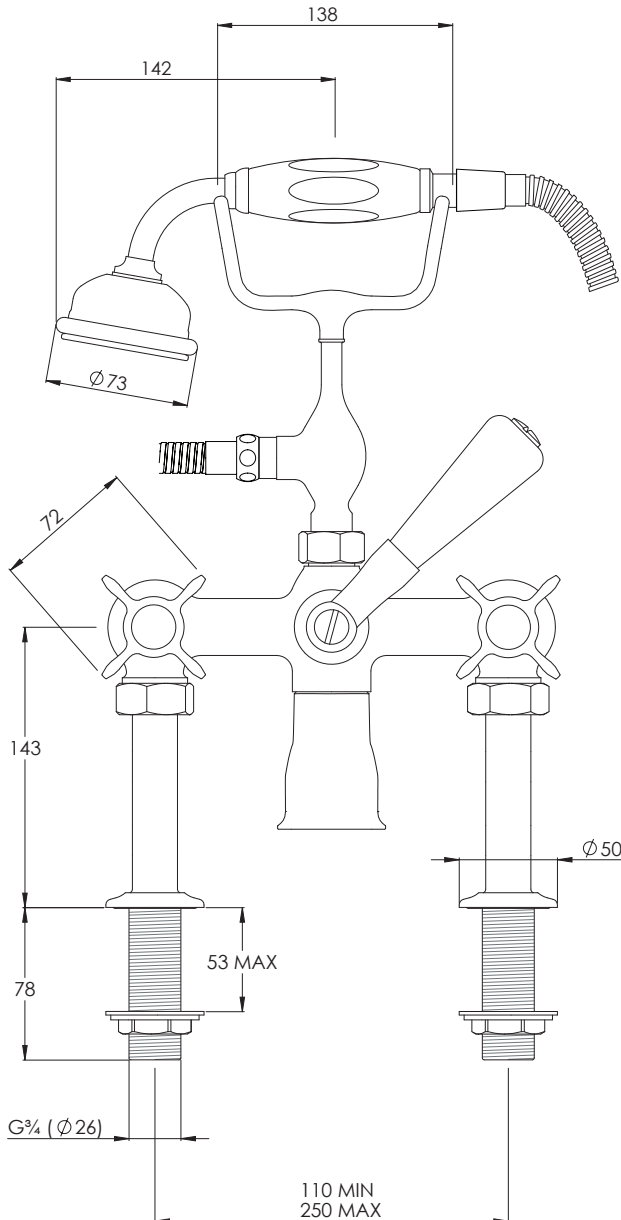

LEFROY BROOKS

IBROC HOUSE ESSEX ROAD
HODDESDON HERTS EN11 0QS UK
T: +44 (0)1992 708 316 F: +44 (0)1992 708 317

LB1100

CLASSIC DECK MOUNTED BATH SHOWER
MIXER

DIMENSIONAL DATA SHEET

DATE: 24/09/20

REVISION: F

COPYRIGHT © LBIP LTD. ALL RIGHTS RESERVED

DIMENSIONS IN MILLIMETRES

WHILST EVERY EFFORT IS MADE TO ENSURE THE ACCURACY OF THESE DATA SHEETS THEY ARE SUBJECT TO CHANGE WITHOUT NOTICE AS PART OF THE COMPANY'S PRODUCT DEVELOPMENT PROCESS