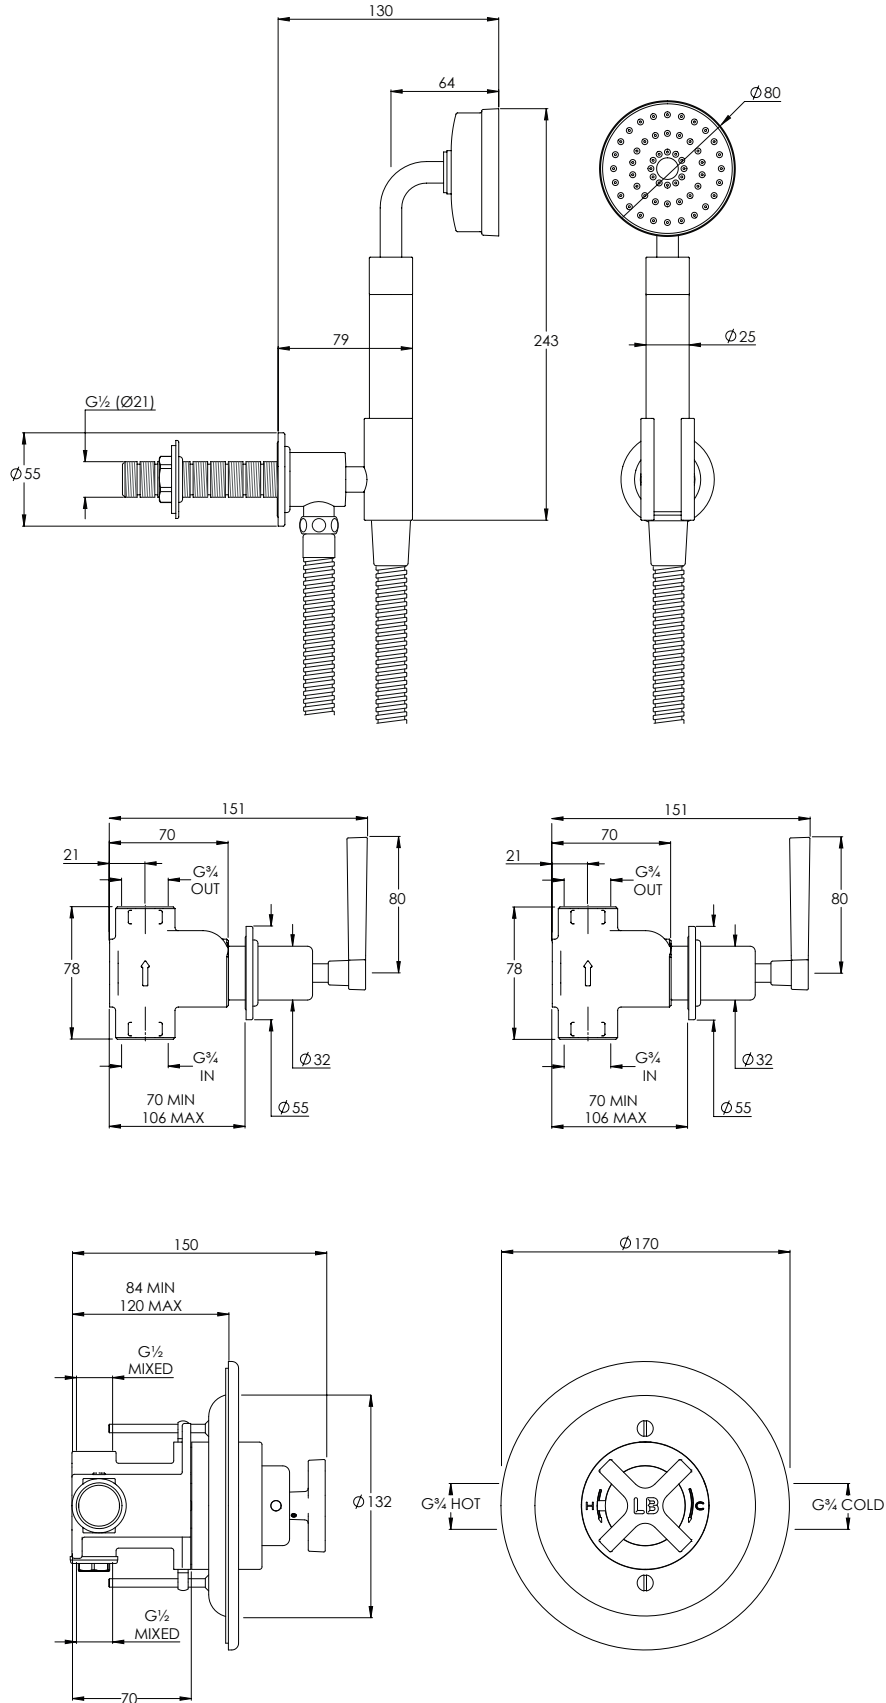

LEFROY BROOKS

IBROC HOUSE ESSEX ROAD
HODDESDON HERTS EN11 0QS UK
T: +44 (0)1992 708 316 F: +44 (0)1992 708 317

JM8803

JANEY MAC ARCHIPELAGO THERMOSTATIC VALVE
WITH FLOW CONTROLS & EASY CLEAN HAND SHOWER

DIMENSIONAL DATA SHEET

DATE: 18/04/2024

REVISION: B

COPYRIGHT © LBIP LTD. ALL RIGHTS RESERVED

DIMENSIONS IN MILLIMETRES

WHILST EVERY EFFORT IS MADE TO ENSURE THE ACCURACY OF THESE DATA SHEETS THEY ARE SUBJECT TO CHANGE WITHOUT NOTICE AS PART OF THE COMPANY'S PRODUCT DEVELOPMENT PROCESS