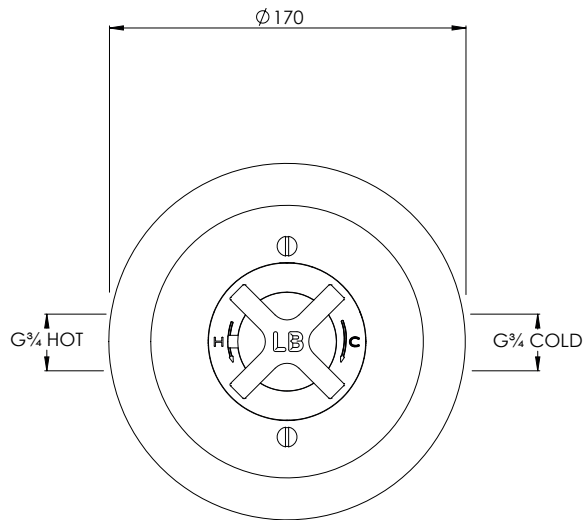

LEFROY BROOKS

IBROC HOUSE ESSEX ROAD
HODDESDON HERTS EN11 0QS UK
T: +44 (0)1992 708 316 F: +44 (0)1992 708 317

JM8801

JANEY MAC ARCHIPELAGO THERMOSTATIC VALVE
WITH FLOW CONTROL

DIMENSIONAL DATA SHEET

DATE: 24/11/2021

REVISION: A

COPYRIGHT © LFB LTD. ALL RIGHTS RESERVED

DIMENSIONS IN MILLIMETRES

WHILST EVERY EFFORT IS MADE TO ENSURE THE ACCURACY OF THESE DATA SHEETS THEY ARE SUBJECT TO CHANGE WITHOUT NOTICE AS PART OF THE COMPANY'S PRODUCT DEVELOPMENT PROCESS