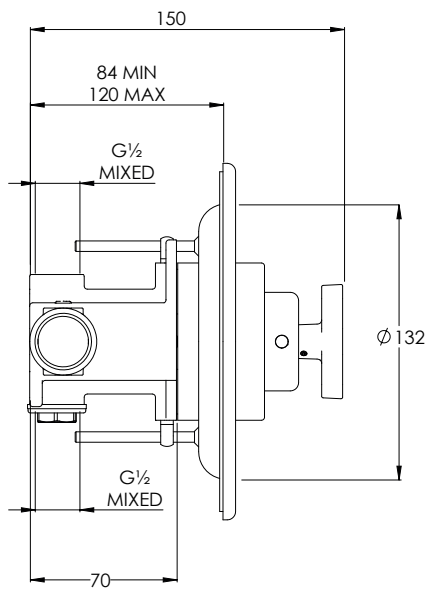

LEFROY BROOKS

IBROC HOUSE ESSEX ROAD
HODDESDON HERTS EN11 0QS UK
T: +44 (0)1992 708 316 F: +44 (0)1992 708 317

JM8801

JANEY MAC ARCHIPELAGO THERMOSTATIC VALVE
WITH FLOW CONTROL

DIMENSIONAL DATA SHEET

DATE: 24/11/2021

REVISION: A

COPYRIGHT © LFB LTD. ALL RIGHTS RESERVED

DIMENSIONS IN MILLIMETRES

WHILST EVERY EFFORT IS MADE TO ENSURE THE ACCURACY OF THESE DATA SHEETS THEY ARE SUBJECT TO CHANGE WITHOUT NOTICE AS PART OF THE COMPANY'S PRODUCT DEVELOPMENT PROCESS