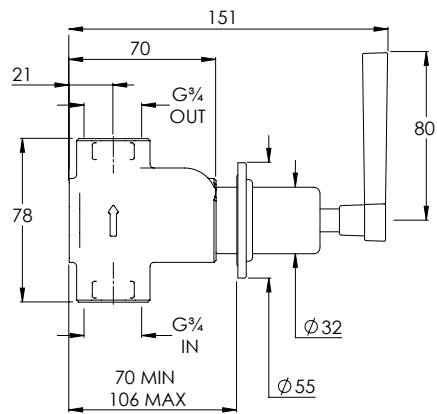

LEFROY BROOKS

IBROC HOUSE ESSEX ROAD
HODDESDON HERTS EN11 0QS UK
T: +44 (0)1992 708 316 F: +44 (0)1992 708 317

JM8801

JANEY MAC ARCHIPELAGO THERMOSTATIC VALVE
WITH FLOW CONTROL

DIMENSIONAL DATA SHEET

DATE: 24/11/2021

REVISION: A

COPYRIGHT © LFB LTD. ALL RIGHTS RESERVED

DIMENSIONS IN MILLIMETRES

WHILST EVERY EFFORT IS MADE TO ENSURE THE ACCURACY OF THESE DATA SHEETS THEY ARE SUBJECT TO CHANGE WITHOUT NOTICE AS PART OF THE COMPANY'S PRODUCT DEVELOPMENT PROCESS