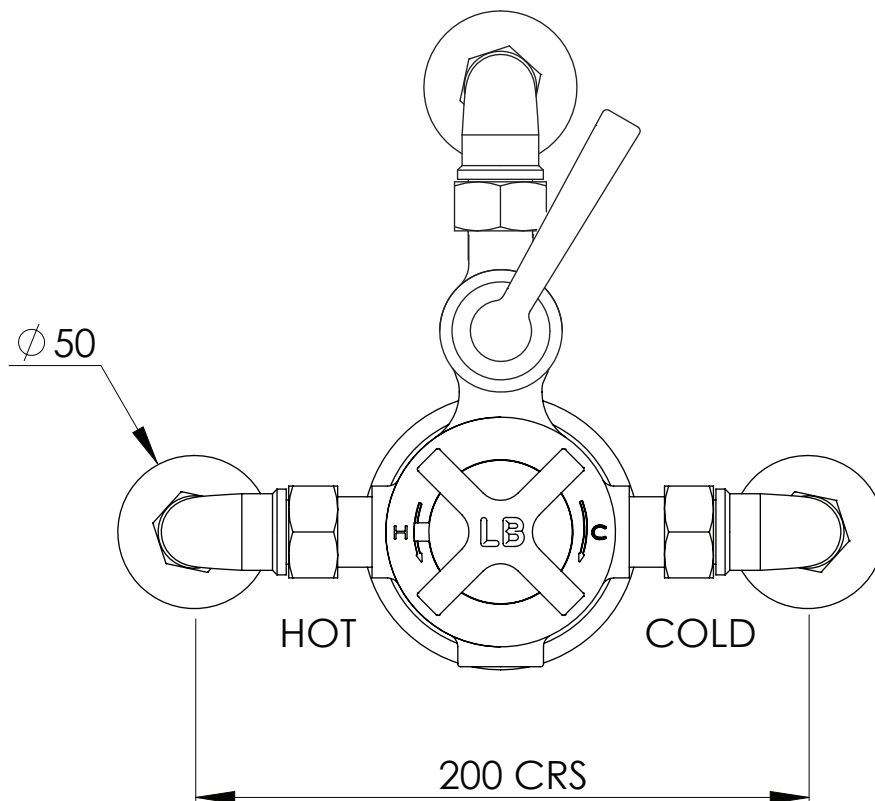

LEFROY BROOKS

IBROC HOUSE ESSEX ROAD
HODDESDON HERTS EN11 0QS UK
T: +44 (0)1992 708 316 F: +44 (0)1992 708 317

JM8725

JANEY MAC EXPOSED THERMOSTATIC VALVE WITH TOP RETURN

DIMENSIONAL DATA SHEET

DATE: 26/08/2020

REVISION: A

DIMENSIONS IN MILLIMETRES

WHILST EVERY EFFORT IS MADE TO ENSURE THE ACCURACY OF THESE DATA SHEETS THEY ARE SUBJECT TO CHANGE WITHOUT NOTICE AS PART OF THE COMPANY'S PRODUCT DEVELOPMENT PROCESS