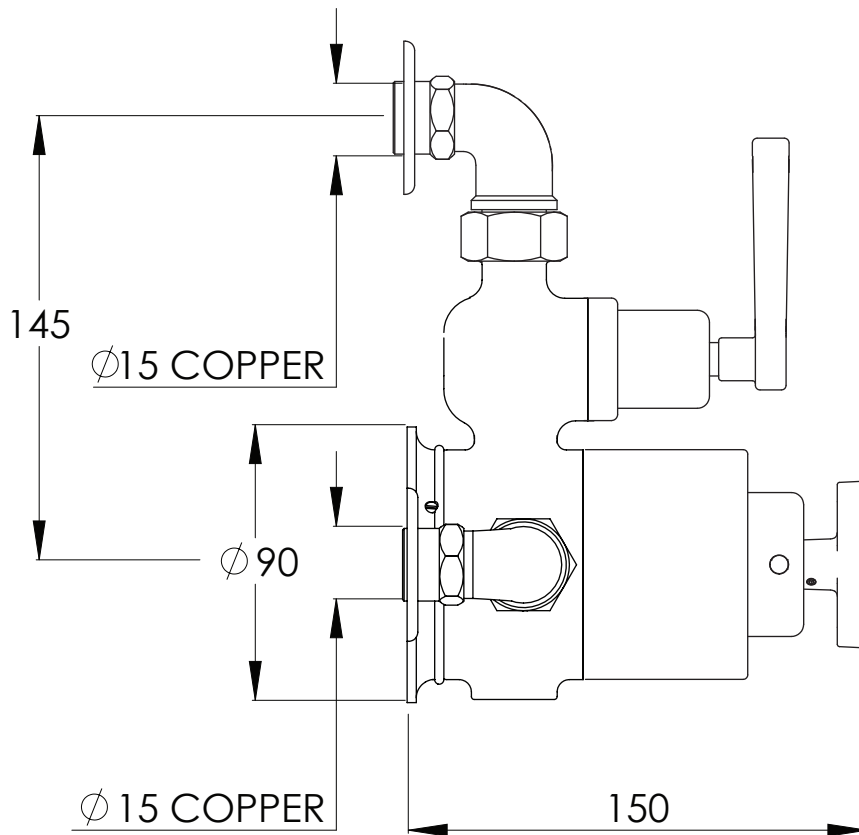

LEFROY BROOKS

IBROC HOUSE ESSEX ROAD
HODDESDON HERTS EN11 0QS UK
T: +44 (0)1992 708 316 F: +44 (0)1992 708 317

JM8725

JANEY MAC EXPOSED THERMOSTATIC VALVE WITH TOP RETURN

DIMENSIONAL DATA SHEET

DATE: 26/08/2020

REVISION: A

DIMENSIONS IN MILLIMETRES

WHILST EVERY EFFORT IS MADE TO ENSURE THE ACCURACY OF THESE DATA SHEETS THEY ARE SUBJECT TO CHANGE WITHOUT NOTICE AS PART OF THE COMPANY'S PRODUCT DEVELOPMENT PROCESS