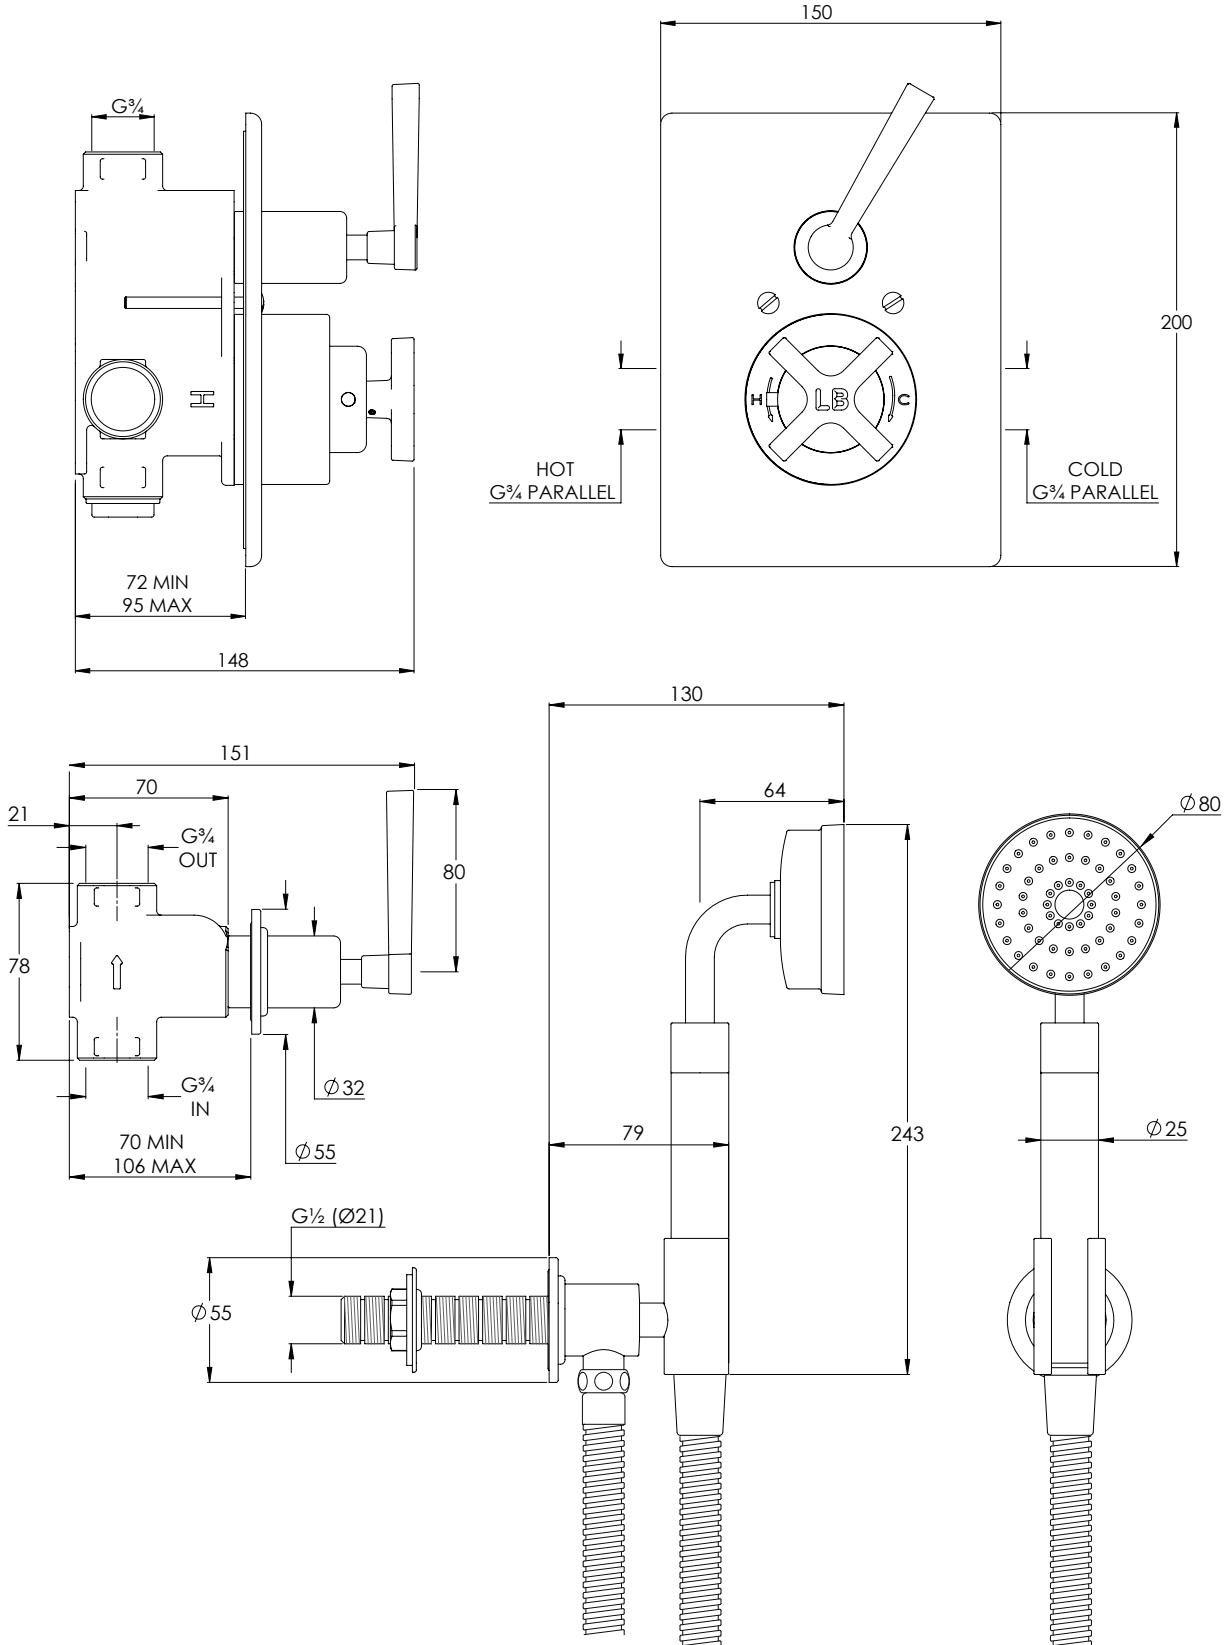

LEFROY BROOKS

IBROC HOUSE ESSEX ROAD
HODDESDON HERTS EN11 0QS UK
T: +44 (0)1992 708 316 F: +44 (0)1992 708 317

JM8712

JANEY MAC CONCEALED THERMOSTATIC VALVE
WITH EASY CLEAN HAND SHOWER

DIMENSIONAL DATA SHEET

DATE: 18/04/2024

REVISION: B

COPYRIGHT © LBIP LTD. ALL RIGHTS RESERVED

DIMENSIONS IN MILLIMETRES

WHILST EVERY EFFORT IS MADE TO ENSURE THE ACCURACY OF THESE DATA SHEETS THEY ARE SUBJECT TO CHANGE WITHOUT NOTICE AS PART OF THE COMPANY'S PRODUCT DEVELOPMENT PROCESS