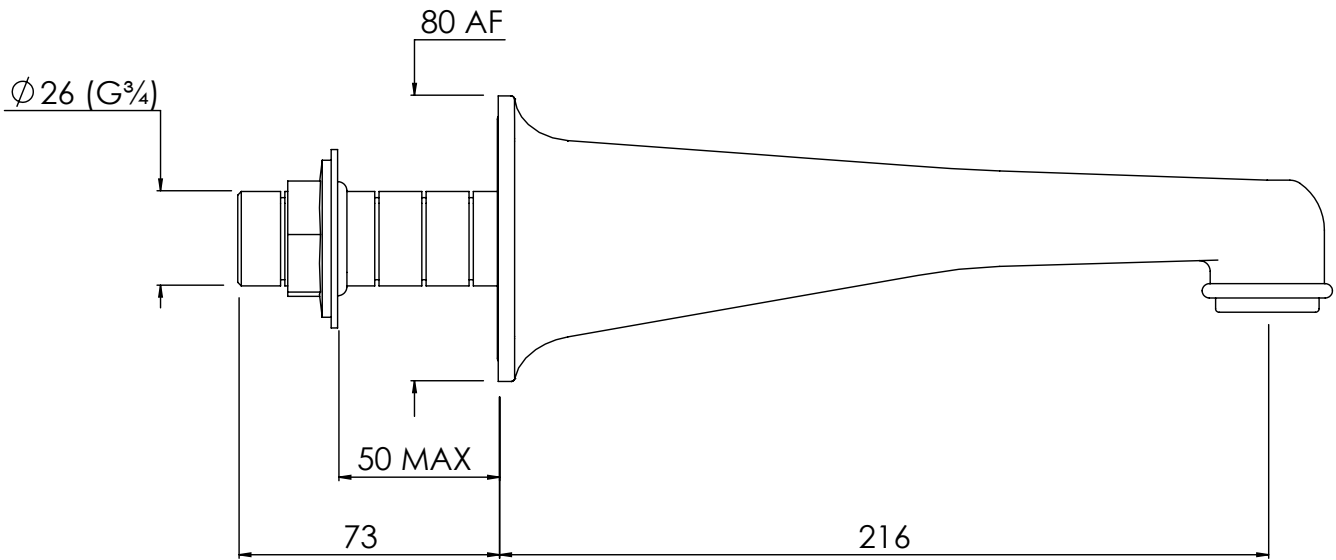

LEFROY BROOKS

IBROC HOUSE ESSEX ROAD
HODDESDON HERTS EN11 0QS UK
T: +44 (0)1992 708 316 F: +44 (0)1992 708 317

JM2210

JANEY MAC BATH WALL SPOUT

DIMENSIONAL DATA SHEET

DATE: 26/08/2020

REVISION: A

COPYRIGHT © LBIP LTD. ALL RIGHTS RESERVED

DIMENSIONS IN MILLIMETRES

WHILST EVERY EFFORT IS MADE TO ENSURE THE ACCURACY OF THESE DATA SHEETS THEY ARE SUBJECT TO CHANGE WITHOUT NOTICE AS PART OF THE COMPANY'S PRODUCT DEVELOPMENT PROCESS