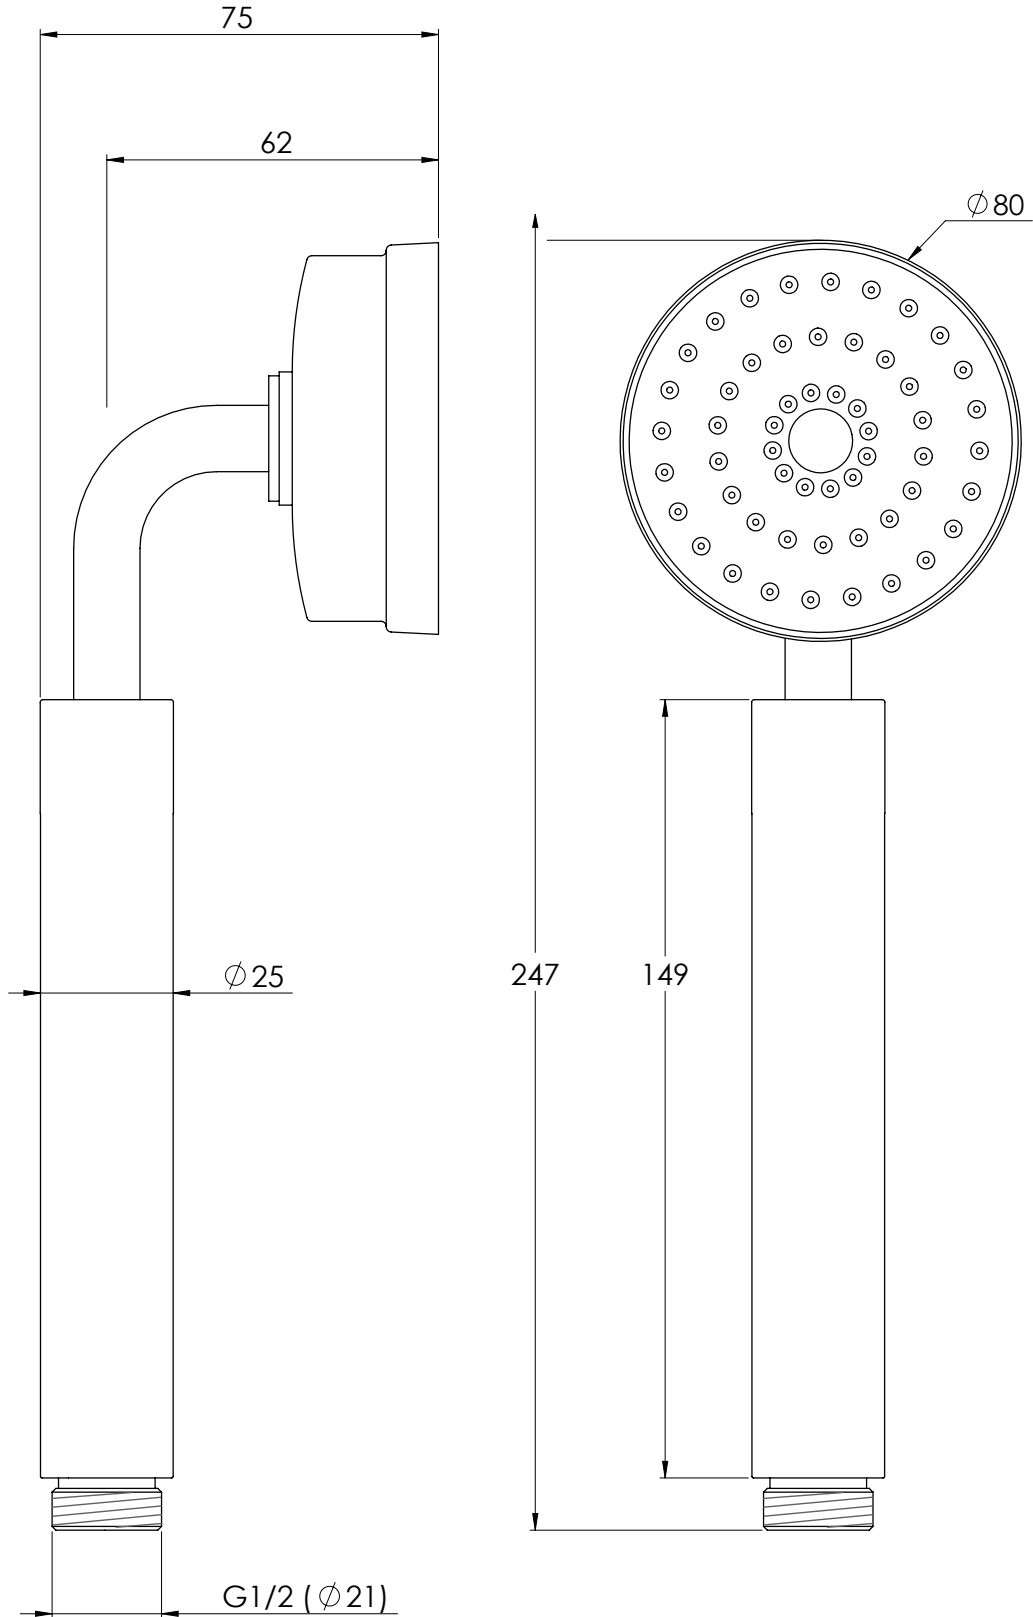

# JM2146

EASY CLEAN MODERN HANDSET

DIMENSIONAL DATA SHEET

DATE: 26/04/2024

REVISION: B

COPYRIGHT © LBIP LTD. ALL RIGHTS RESERVED

DIMENSIONS IN MILLIMETRES

WHILST EVERY EFFORT IS MADE TO ENSURE THE ACCURACY OF THESE DATA SHEETS THEY ARE SUBJECT TO CHANGE WITHOUT NOTICE AS PART OF THE COMPANY'S PRODUCT DEVELOPMENT PROCESS