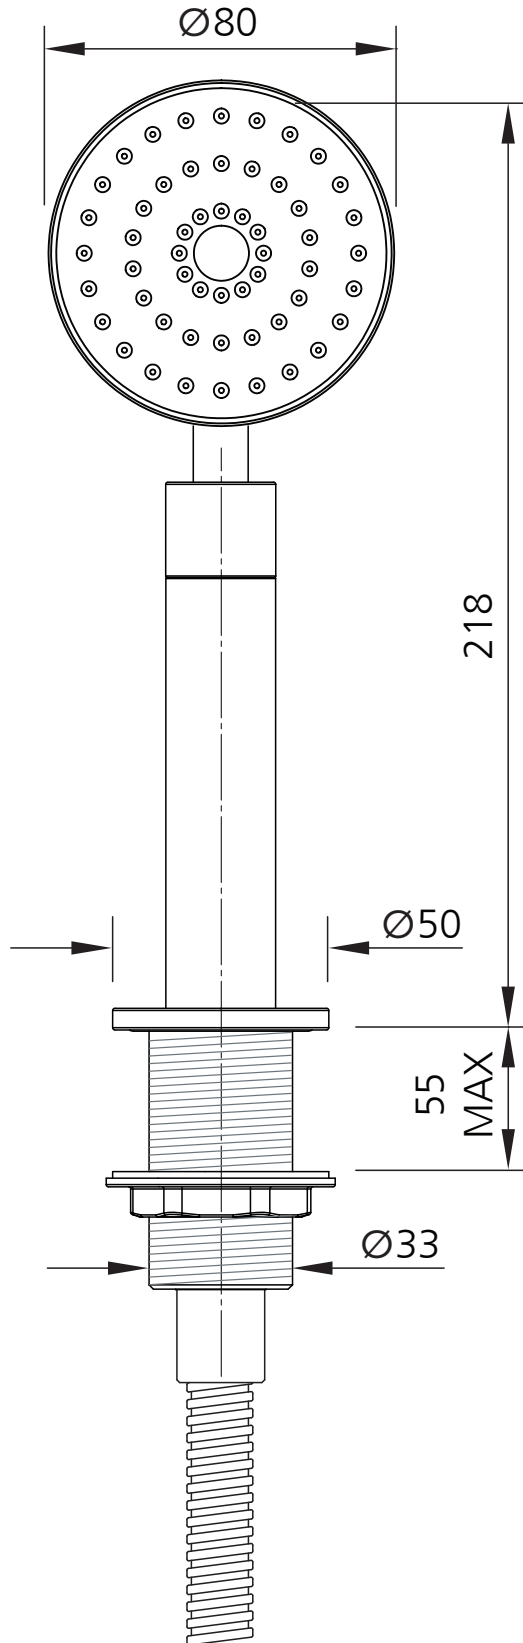

LEFROY BROOKS

IBROC HOUSE ESSEX ROAD
HODDESDON HERTS EN11 0QS UK
T: +44 (0)1992 708 316 F: +44 (0)1992 708 317

JM2143

MODERN DECK MOUNTED EASY CLEAN
HAND SHOWER

DIMENSIONAL DATA SHEET

DATE: 17/04/2024

REVISION: B

COPYRIGHT © LBIP LTD. ALL RIGHTS RESERVED

DIMENSIONS IN MILLIMETRES

WHILST EVERY EFFORT IS MADE TO ENSURE THE ACCURACY OF THESE DATA SHEETS THEY ARE SUBJECT TO CHANGE WITHOUT NOTICE AS PART OF THE COMPANY'S PRODUCT DEVELOPMENT PROCESS