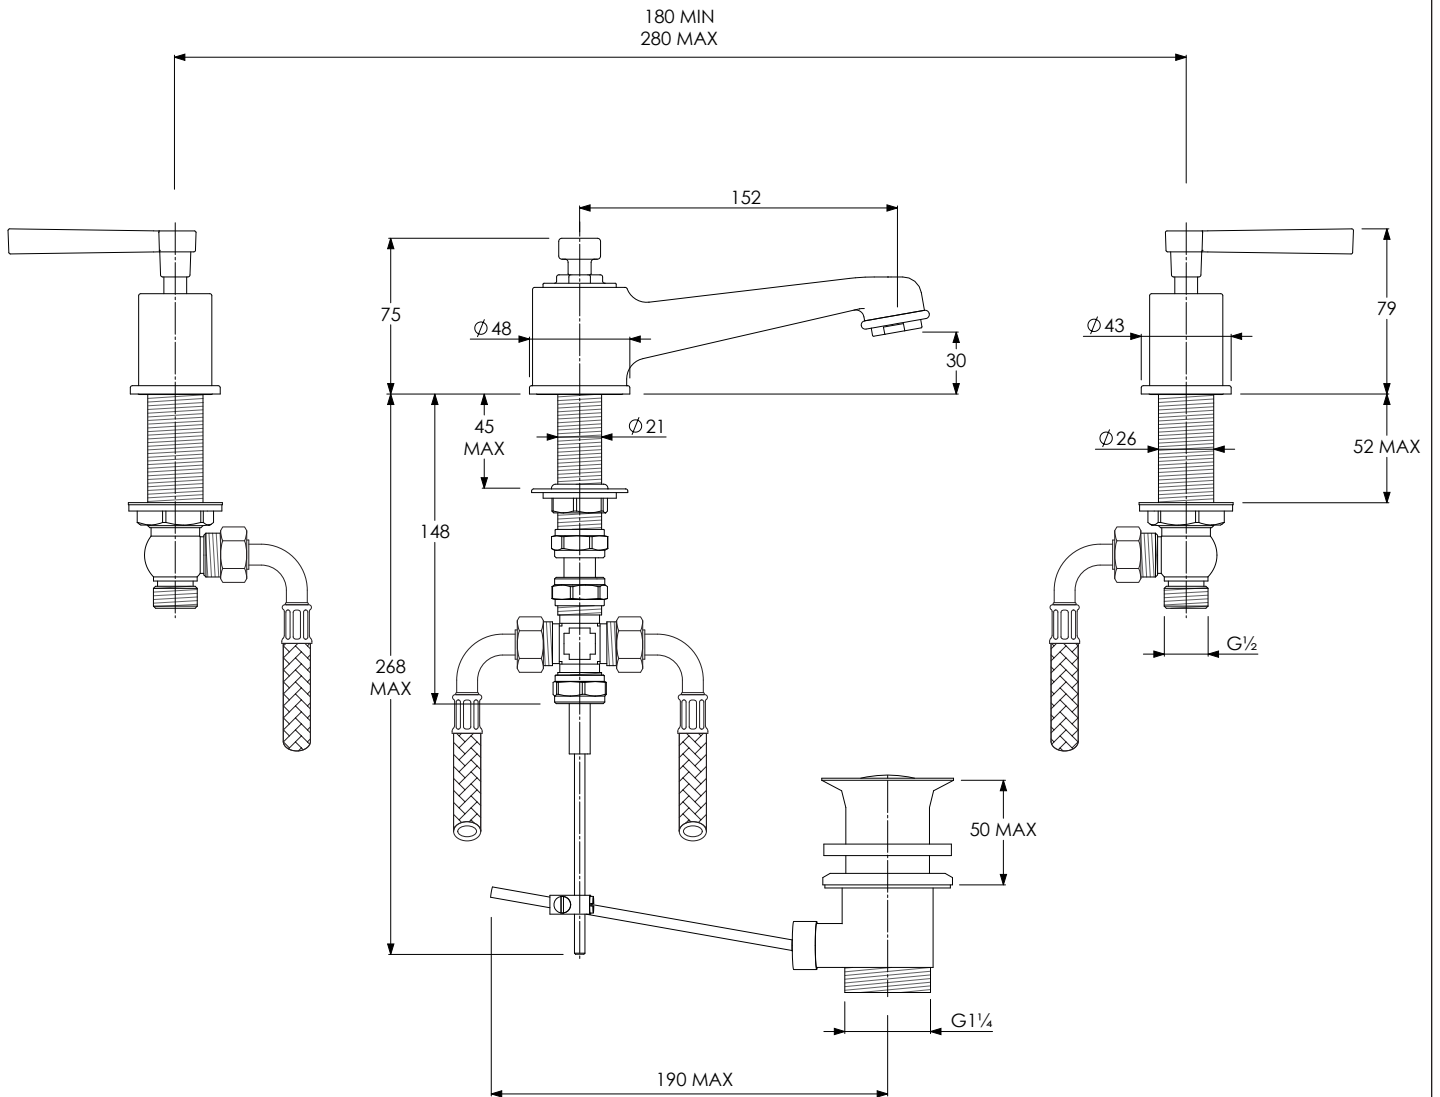

LEFROY BROOKS

IBROC HOUSE ESSEX ROAD
HODDESDON HERTS EN11 0QS UK
T: +44 (0)1992 708 316 F: +44 (0)1992 708 317

JL1222

JANEY MAC BASIN MIXER WITH LEVERS AND
POP-UP WASTE

DIMENSIONAL DATA SHEET

DATE: 02/01/2019

REVISION: A

COPYRIGHT © LBIP LTD. ALL RIGHTS RESERVED

DIMENSIONS IN MILLIMETRES

WHILST EVERY EFFORT IS MADE TO ENSURE THE ACCURACY OF THESE DATA SHEETS THEY ARE SUBJECT TO CHANGE WITHOUT NOTICE AS PART OF THE COMPANY'S PRODUCT DEVELOPMENT PROCESS