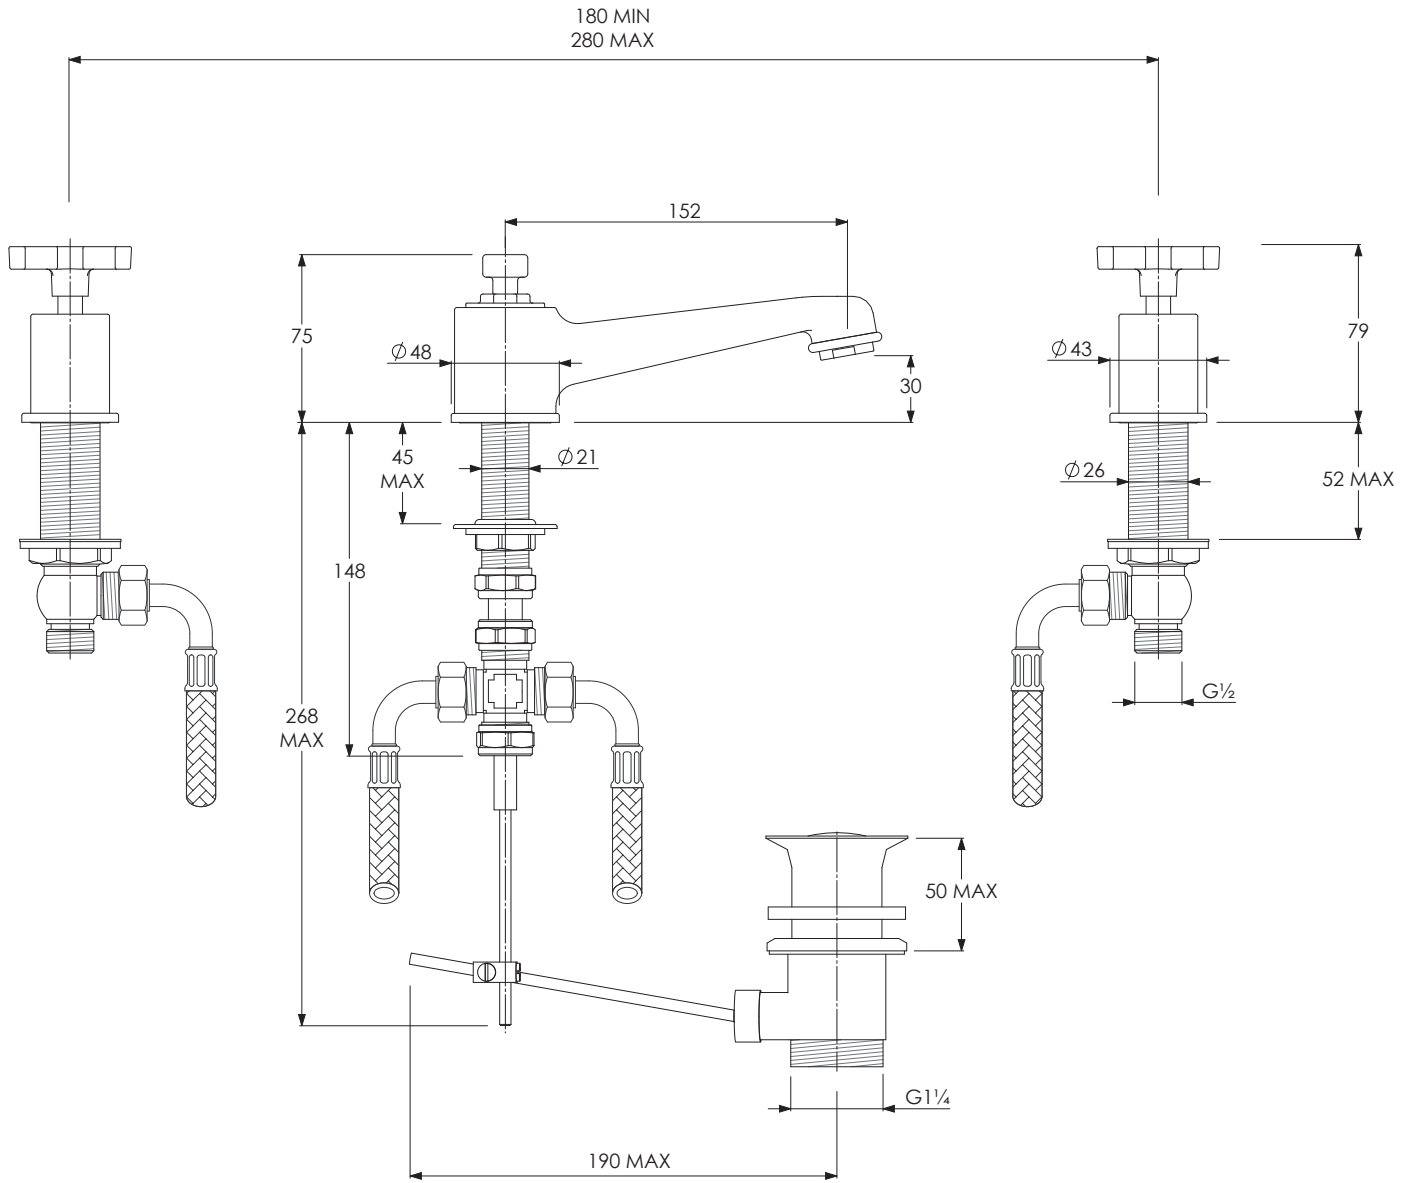

# JH1222

JANEY MAC BASIN MIXER WITH  
HANDWHEELS AND POP-UP WASTE

## DIMENSIONAL DATA SHEET

DATE: 07/08/2019

REVISION: A

COPYRIGHT © LBIP LTD. ALL RIGHTS RESERVED

DIMENSIONS IN MILLIMETRES

WHILST EVERY EFFORT IS MADE TO ENSURE THE ACCURACY OF THESE DATA SHEETS THEY ARE SUBJECT TO CHANGE WITHOUT NOTICE AS PART OF THE COMPANY'S PRODUCT DEVELOPMENT PROCESS