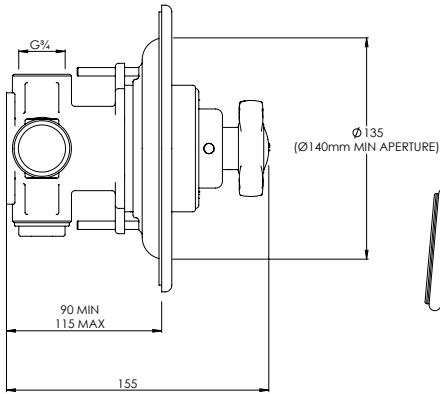

LEFROY BROOKS

IBROC HOUSE ESSEX ROAD
HODDESDON HERTS EN11 0QS UK
T: +44 (0)1992 708 316 F: +44 (0)1992 708 317

GD8804

CLASSIC ARCHIPELAGO THERMOSTATIC
TEMPERATURE CONTROL, FLOW CONTROLS,
SLIDING RAIL AND SHOWER KIT

DIMENSIONAL DATA SHEET

DATE: 13/04/2022

REVISION: F

COPYRIGHT © LBIP LTD. ALL RIGHTS RESERVED

DIMENSIONS IN MILLIMETRES

WHILST EVERY EFFORT IS MADE TO ENSURE THE ACCURACY OF THESE DATA SHEETS THEY ARE SUBJECT TO CHANGE WITHOUT NOTICE AS PART OF THE COMPANY'S PRODUCT DEVELOPMENT PROCESS