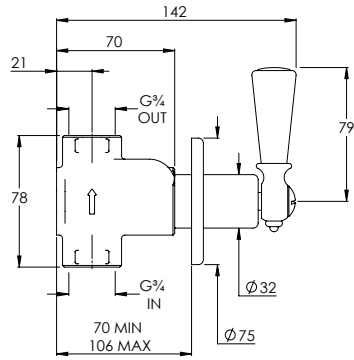

LEFROY BROOKS

IBROC HOUSE ESSEX ROAD
HODDESDON HERTS EN11 0QS UK
T: +44 (0)1992 708 316 F: +44 (0)1992 708 317

GD8804

CLASSIC ARCHIPELAGO THERMOSTATIC
TEMPERATURE CONTROL, FLOW CONTROLS,
SLIDING RAIL AND SHOWER KIT

DIMENSIONAL DATA SHEET

DATE: 13/04/2022

REVISION: F

COPYRIGHT © LBIP LTD. ALL RIGHTS RESERVED

DIMENSIONS IN MILLIMETRES

WHILST EVERY EFFORT IS MADE TO ENSURE THE ACCURACY OF THESE DATA SHEETS THEY ARE SUBJECT TO CHANGE WITHOUT NOTICE AS PART OF THE COMPANY'S PRODUCT DEVELOPMENT PROCESS