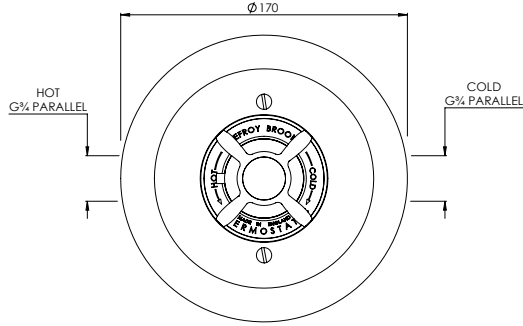

LEFROY BROOKS

IBROC HOUSE ESSEX ROAD
HODDESDON HERTS EN11 0QS UK
T: +44 (0)1992 708 316 F: +44 (0)1992 708 317

GD8804

CLASSIC ARCHIPELAGO THERMOSTATIC
TEMPERATURE CONTROL, FLOW CONTROLS,
SLIDING RAIL AND SHOWER KIT

DIMENSIONAL DATA SHEET

DATE: 13/04/2022

REVISION: F

COPYRIGHT © LBIP LTD. ALL RIGHTS RESERVED

DIMENSIONS IN MILLIMETRES

WHILST EVERY EFFORT IS MADE TO ENSURE THE ACCURACY OF THESE DATA SHEETS THEY ARE SUBJECT TO CHANGE WITHOUT NOTICE AS PART OF THE COMPANY'S PRODUCT DEVELOPMENT PROCESS