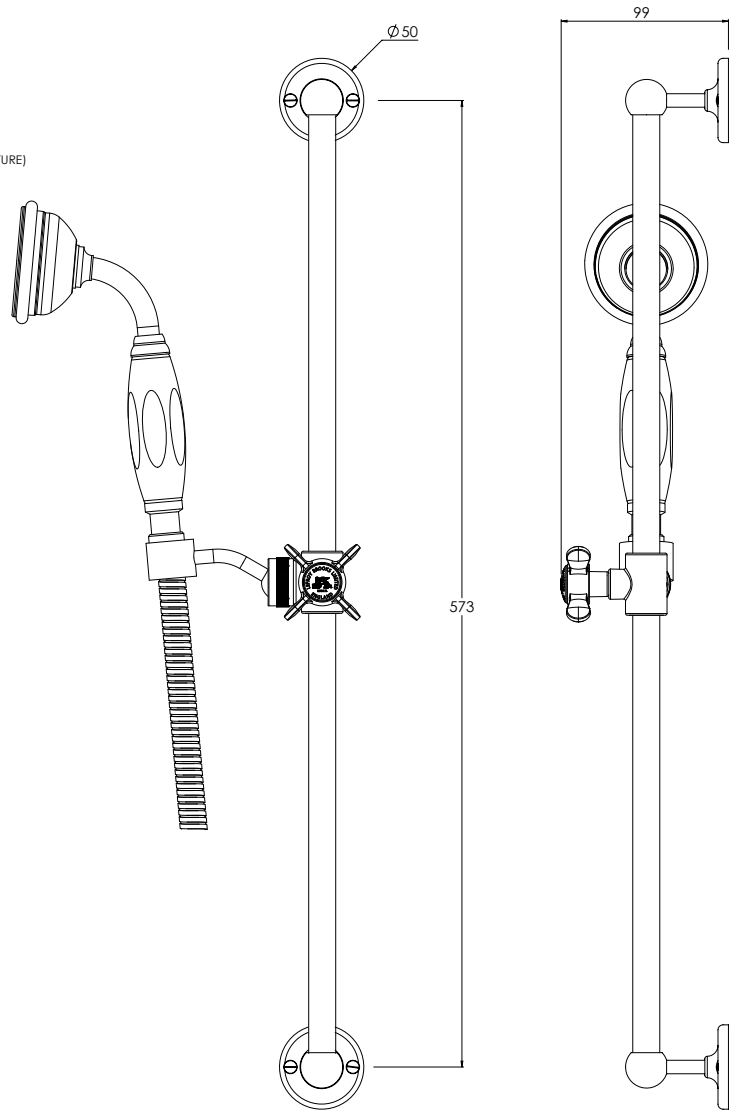

LEFROY BROOKS

IBROC HOUSE ESSEX ROAD
HODDESDON HERTS EN11 0QS UK
T: +44 (0)1992 708 316 F: +44 (0)1992 708 317

GD8804

CLASSIC ARCHIPELAGO THERMOSTATIC
TEMPERATURE CONTROL, FLOW CONTROLS,
SLIDING RAIL AND SHOWER KIT

DIMENSIONAL DATA SHEET

DATE: 13/04/2022

REVISION: F

COPYRIGHT © LBIP LTD. ALL RIGHTS RESERVED

DIMENSIONS IN MILLIMETRES

WHILST EVERY EFFORT IS MADE TO ENSURE THE ACCURACY OF THESE DATA SHEETS THEY ARE SUBJECT TO CHANGE WITHOUT NOTICE AS PART OF THE COMPANY'S PRODUCT DEVELOPMENT PROCESS