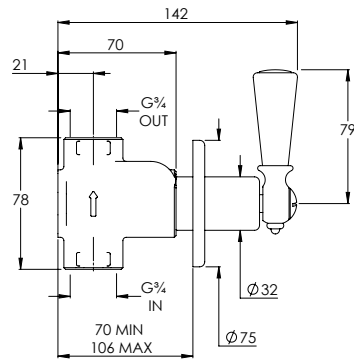

LEFROY BROOKS

IBROC HOUSE ESSEX ROAD
HODDESDON HERTS EN11 0QS UK
T: +44 (0)1992 708 316 F: +44 (0)1992 708 317

GD8804

CLASSIC ARCHIPELAGO THERMOSTATIC
TEMPERATURE CONTROL, FLOW CONTROLS,
SLIDING RAIL AND SHOWER KIT

DIMENSIONAL DATA SHEET

DATE: 13/04/2022

REVISION: F

COPYRIGHT © LBIP LTD. ALL RIGHTS RESERVED

DIMENSIONS IN MILLIMETRES

WHILST EVERY EFFORT IS MADE TO ENSURE THE ACCURACY OF THESE DATA SHEETS THEY ARE SUBJECT TO CHANGE WITHOUT NOTICE AS PART OF THE COMPANY'S PRODUCT DEVELOPMENT PROCESS