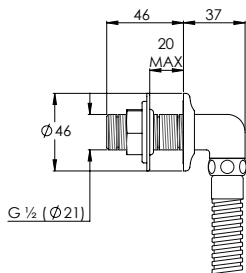

LEFROY BROOKS

IBROC HOUSE ESSEX ROAD
HODDESDON HERTS EN11 0QS UK
T: +44 (0)1992 708 316 F: +44 (0)1992 708 317

GD8804

CLASSIC ARCHIPELAGO THERMOSTATIC
TEMPERATURE CONTROL, FLOW CONTROLS,
SLIDING RAIL AND SHOWER KIT

DIMENSIONAL DATA SHEET

DATE: 13/04/2022

REVISION: F

COPYRIGHT © LBIP LTD. ALL RIGHTS RESERVED

DIMENSIONS IN MILLIMETRES

WHILST EVERY EFFORT IS MADE TO ENSURE THE ACCURACY OF THESE DATA SHEETS THEY ARE SUBJECT TO CHANGE WITHOUT NOTICE AS PART OF THE COMPANY'S PRODUCT DEVELOPMENT PROCESS