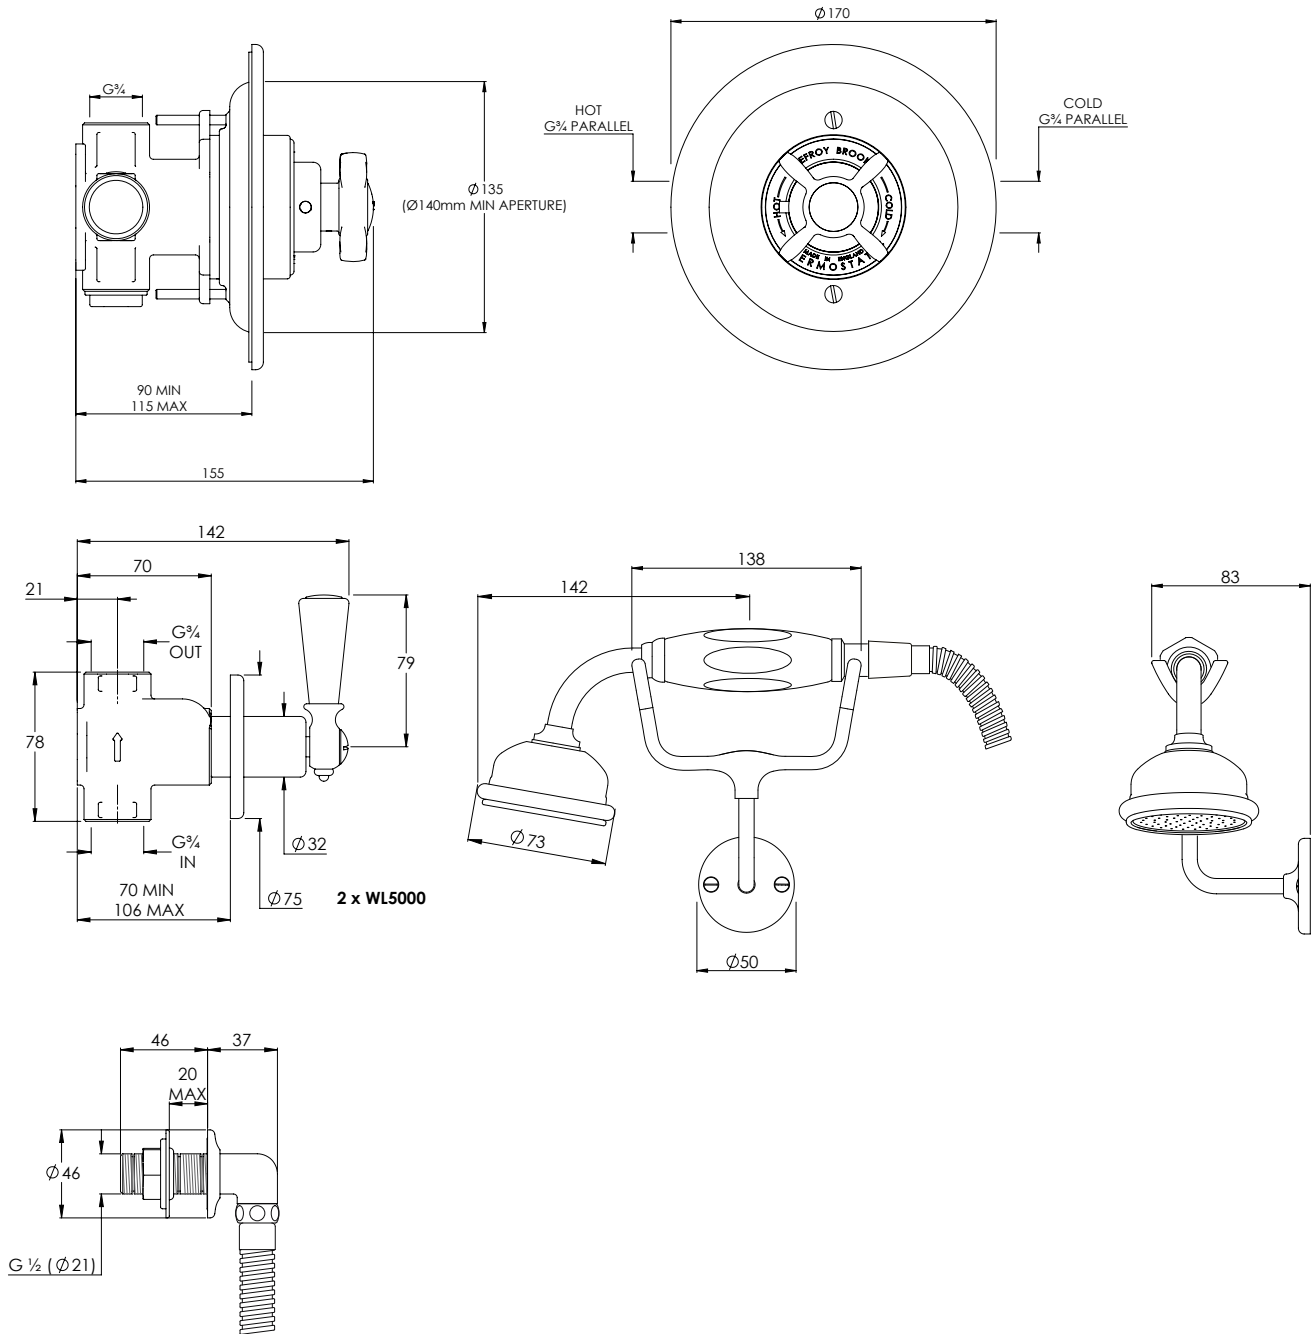

LEFROY BROOKS

IBROC HOUSE ESSEX ROAD
HODDESDON HERTS EN11 0QS UK
T: +44 (0)1992 708 316 F: +44 (0)1992 708 317

GD8803

CLASSIC ARCHIPELAGO THERMOSTATIC VALVE,
FLOW CONTROLS, CLASSIC HANDSET AND
SHOWER KIT

DIMENSIONAL DATA SHEET

DATE: 24/01/2020

REVISION: E

COPYRIGHT © LBIP LTD. ALL RIGHTS RESERVED

DIMENSIONS IN MILLIMETRES