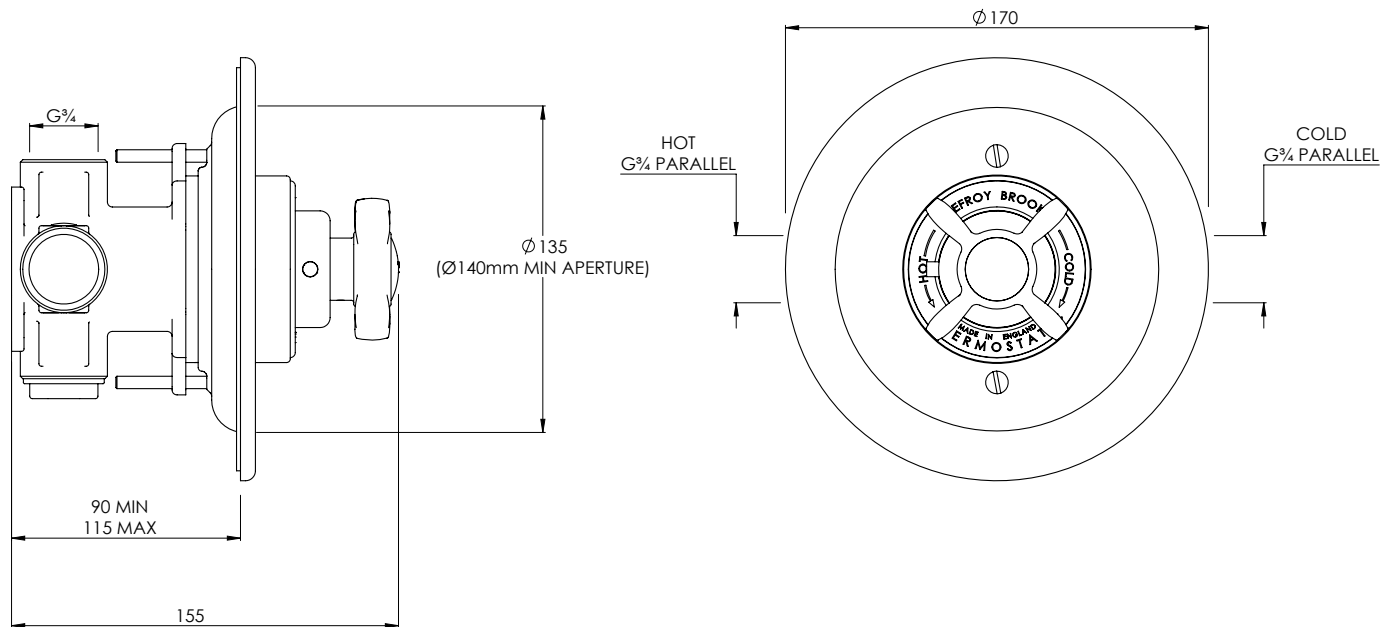

# GD8800

GODOLPHIN ARCHIPELAGO THERMOSTATIC SHOWER  
VALVE

DIMENSIONAL DATA SHEET

DATE: 23/01/2020

REVISION: E

COPYRIGHT © LBIP LTD. ALL RIGHTS RESERVED

DIMENSIONS IN MILLIMETRES

WHILST EVERY EFFORT IS MADE TO ENSURE THE ACCURACY OF THESE DATA SHEETS THEY ARE SUBJECT TO CHANGE WITHOUT NOTICE AS PART OF THE COMPANY'S PRODUCT DEVELOPMENT PROCESS