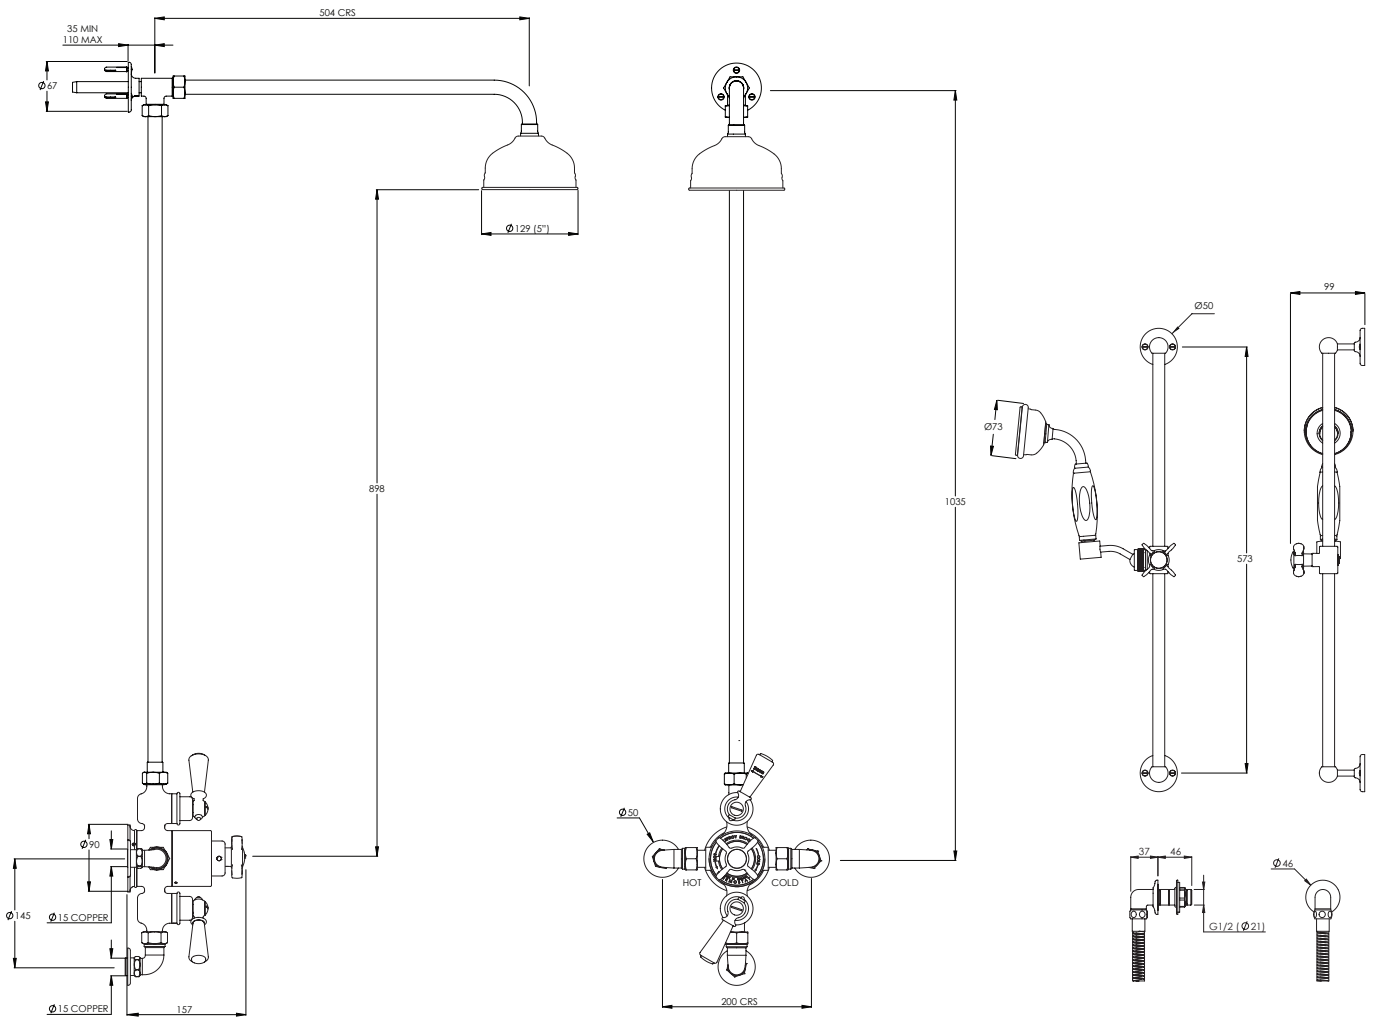

LEFROY BROOKS

IBROC HOUSE ESSEX ROAD
HODDESDON HERTS EN11 0QS UK
T: +44 (0)1992 708 316 F: +44 (0)1992 708 317

GD8748

CLASSIC EXPOSED DUAL CONTROL THERMOSTATIC VALVE, 5" ROSE, SLIDING RAIL, HANDSET & SHOWER KIT.

DIMENSIONAL DATA SHEET

DATE: 11/08/2020

REVISION: A

COPYRIGHT © LBIP LTD. ALL RIGHTS RESERVED

DIMENSIONS IN MILLIMETRES

WHILST EVERY EFFORT IS MADE TO ENSURE THE ACCURACY OF THESE DATA SHEETS THEY ARE SUBJECT TO CHANGE WITHOUT NOTICE AS PART OF THE COMPANY'S PRODUCT DEVELOPMENT PROCESS