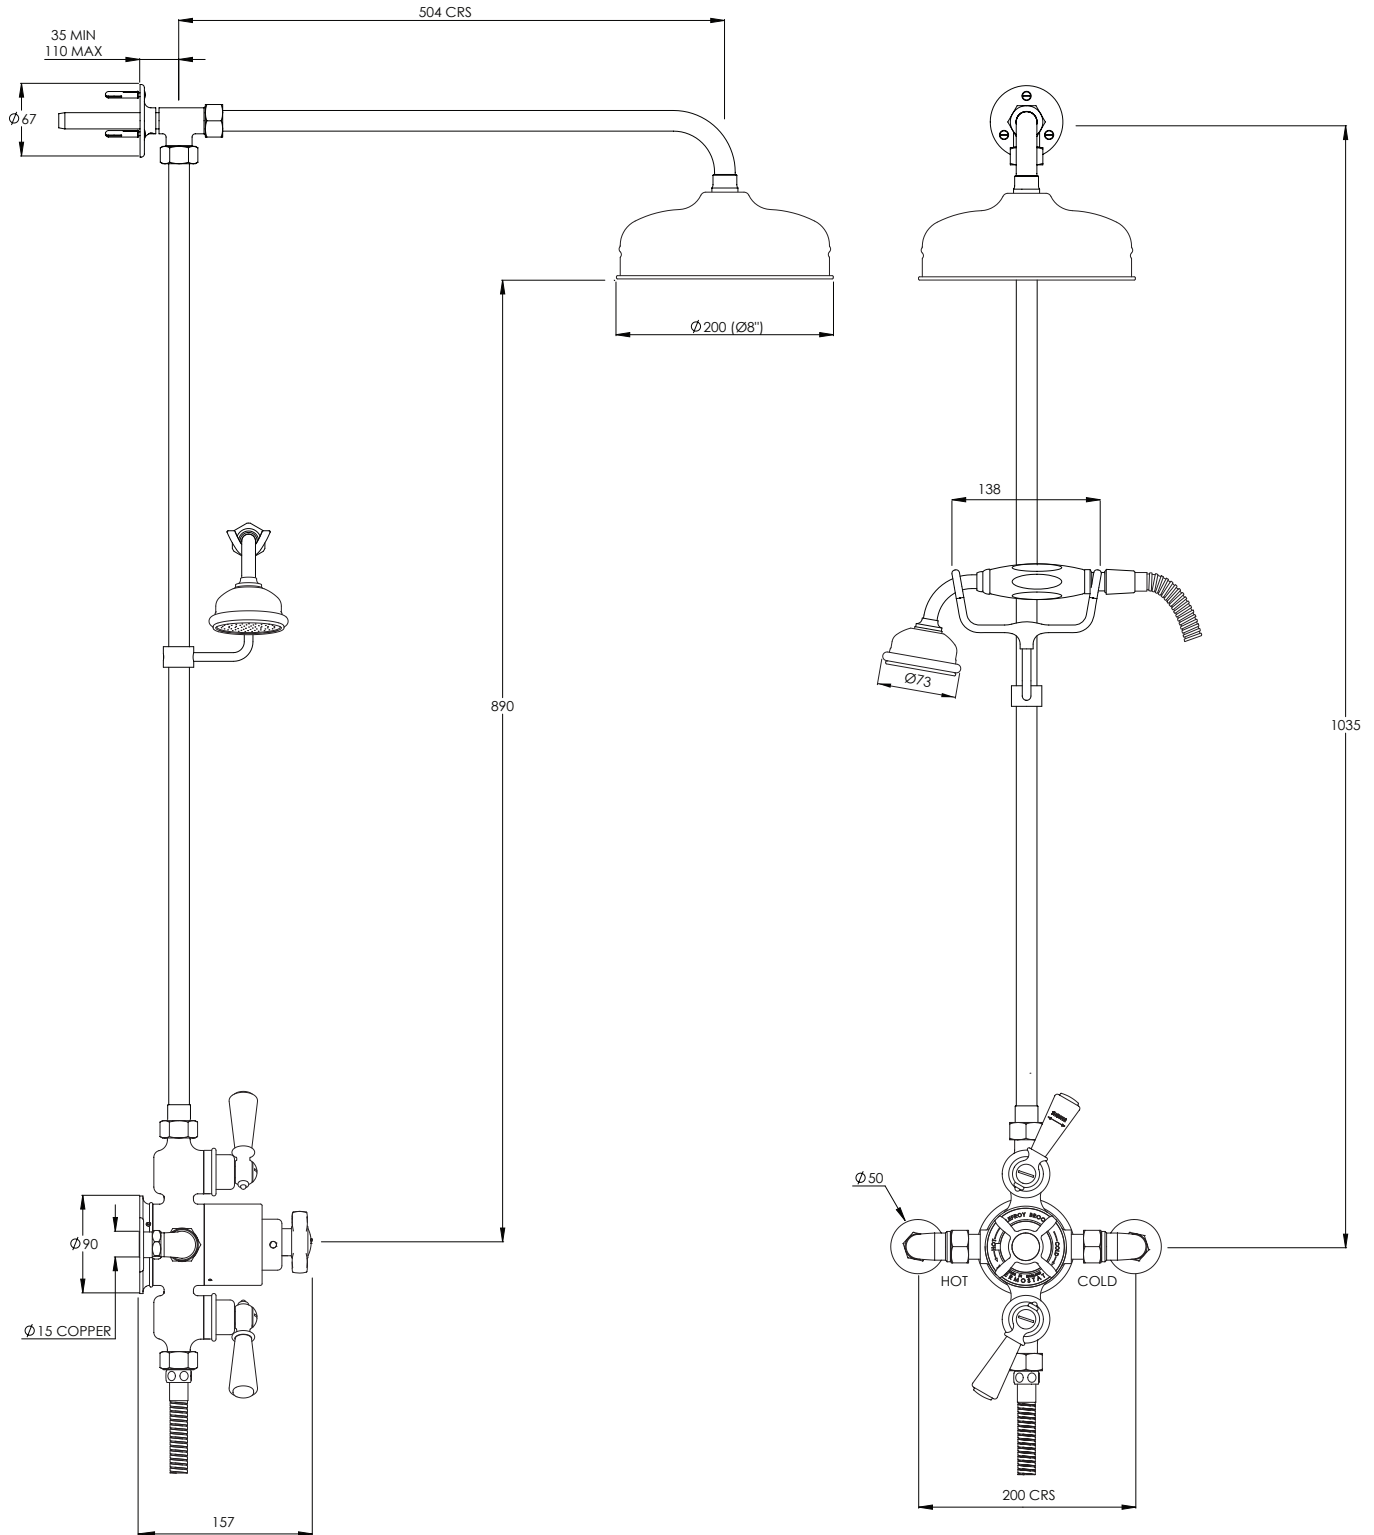

# GD8742

CLASSIC EXPOSED DUAL CONTROL THERMOSTATIC  
VALVE WITH RISER, 8" ROSE, HANDSET & ADJUSTABLE  
RISER PIPE BRACKET.

## DIMENSIONAL DATA SHEET

DATE: 11/08/2020

REVISION: A

COPYRIGHT © LBIP LTD. ALL RIGHTS RESERVED

DIMENSIONS IN MILLIMETRES

WHILST EVERY EFFORT IS MADE TO ENSURE THE ACCURACY OF THESE DATA SHEETS THEY ARE SUBJECT TO CHANGE WITHOUT NOTICE AS PART OF THE COMPANY'S PRODUCT DEVELOPMENT PROCESS