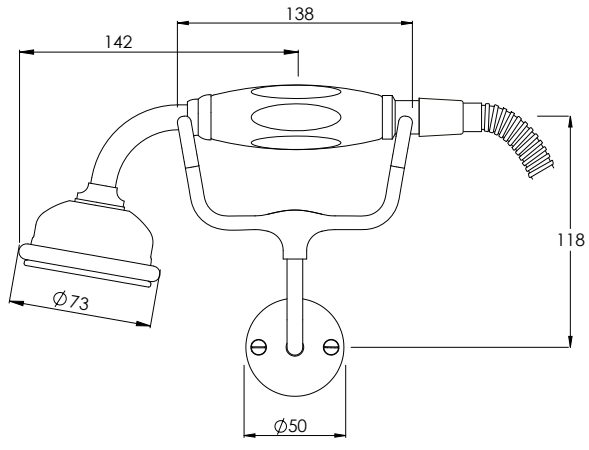

## GD8712

CLASSIC CONCEALED THERMOSTATIC VALVE  
WITH CLASSIC HANDSET AND SHOWER KIT

### DIMENSIONAL DATA SHEET

DATE: 24/01/2020

REVISION: F

COPYRIGHT © LBIP LTD. ALL RIGHTS RESERVED

DIMENSIONS IN MILLIMETRES

WHILST EVERY EFFORT IS MADE TO ENSURE THE ACCURACY OF THESE DATA SHEETS THEY ARE SUBJECT TO CHANGE WITHOUT NOTICE AS PART OF THE COMPANY'S PRODUCT DEVELOPMENT PROCESS