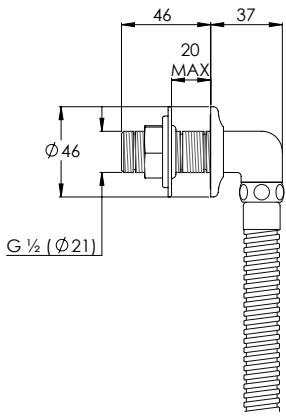

## GD8712

CLASSIC CONCEALED THERMOSTATIC VALVE  
WITH CLASSIC HANDSET AND SHOWER KIT

### DIMENSIONAL DATA SHEET

DATE: 24/01/2020

REVISION: F

COPYRIGHT © LBIP LTD. ALL RIGHTS RESERVED

DIMENSIONS IN MILLIMETRES

WHILST EVERY EFFORT IS MADE TO ENSURE THE ACCURACY OF THESE DATA SHEETS THEY ARE SUBJECT TO CHANGE WITHOUT NOTICE AS PART OF THE COMPANY'S PRODUCT DEVELOPMENT PROCESS