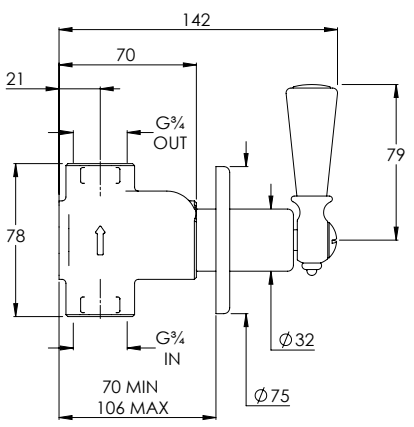

## GD8712

CLASSIC CONCEALED THERMOSTATIC VALVE  
WITH CLASSIC HANDSET AND SHOWER KIT

### DIMENSIONAL DATA SHEET

DATE: 24/01/2020

REVISION: F

COPYRIGHT © LBIP LTD. ALL RIGHTS RESERVED

DIMENSIONS IN MILLIMETRES

WHILST EVERY EFFORT IS MADE TO ENSURE THE ACCURACY OF THESE DATA SHEETS THEY ARE SUBJECT TO CHANGE WITHOUT NOTICE AS PART OF THE COMPANY'S PRODUCT DEVELOPMENT PROCESS