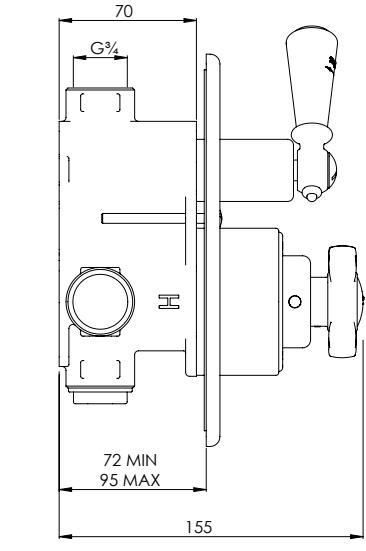

## GD8712

CLASSIC CONCEALED THERMOSTATIC VALVE  
WITH CLASSIC HANDSET AND SHOWER KIT

### DIMENSIONAL DATA SHEET

DATE: 24/01/2020

REVISION: F

COPYRIGHT © LBIP LTD. ALL RIGHTS RESERVED

DIMENSIONS IN MILLIMETRES

WHILST EVERY EFFORT IS MADE TO ENSURE THE ACCURACY OF THESE DATA SHEETS THEY ARE SUBJECT TO CHANGE WITHOUT NOTICE AS PART OF THE COMPANY'S PRODUCT DEVELOPMENT PROCESS