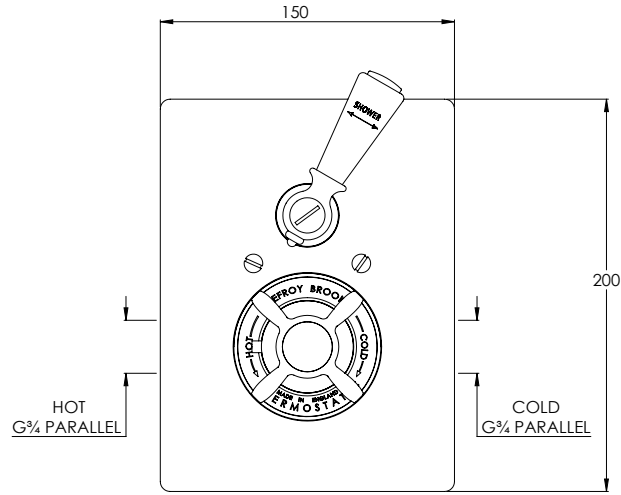

## GD8712

CLASSIC CONCEALED THERMOSTATIC VALVE  
WITH CLASSIC HANDSET AND SHOWER KIT

### DIMENSIONAL DATA SHEET

DATE: 24/01/2020

REVISION: F

COPYRIGHT © LBIP LTD. ALL RIGHTS RESERVED

DIMENSIONS IN MILLIMETRES

WHILST EVERY EFFORT IS MADE TO ENSURE THE ACCURACY OF THESE DATA SHEETS THEY ARE SUBJECT TO CHANGE WITHOUT NOTICE AS PART OF THE COMPANY'S PRODUCT DEVELOPMENT PROCESS