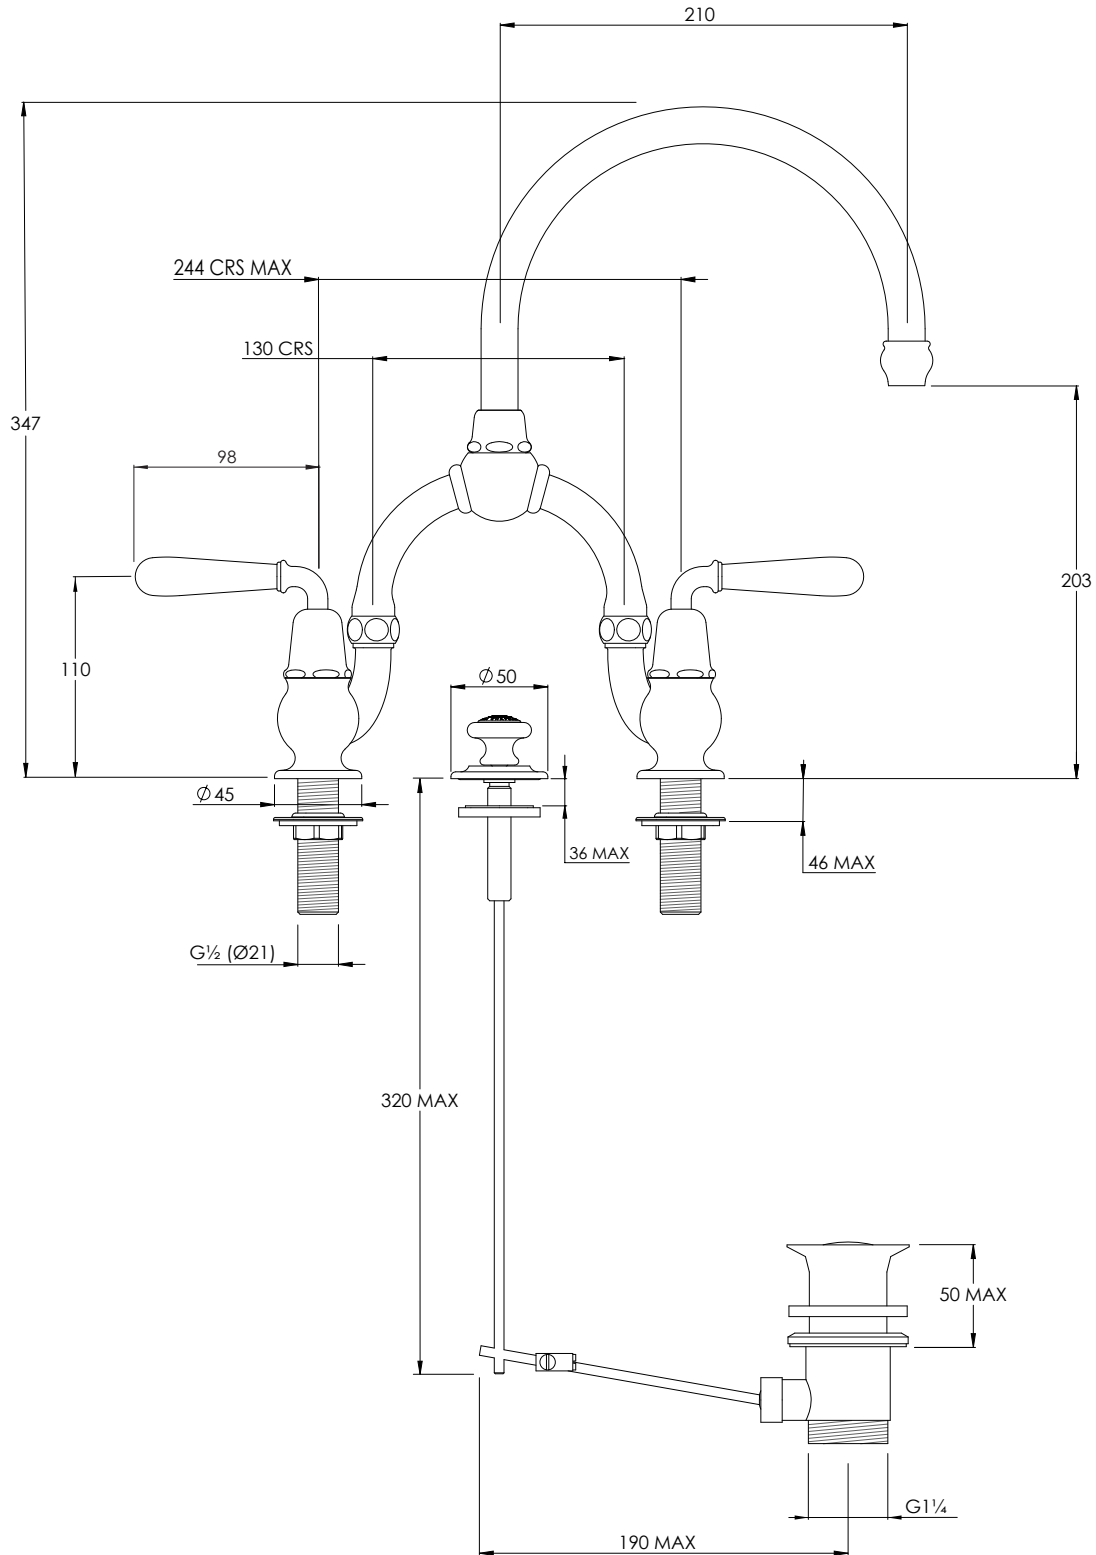

# FW9000

LA CHAPELLE BASIN BRIDGE MIXER WITH  
WHITE TORPILLE LEVERS AND POP-UP WASTE

## DIMENSIONAL DATA SHEET

DATE: 20/02/19

REVISION: A

COPYRIGHT © LBIP LTD. ALL RIGHTS RESERVED

DIMENSIONS IN MILLIMETRES

WHILST EVERY EFFORT IS MADE TO ENSURE THE ACCURACY OF THESE DATA SHEETS THEY ARE SUBJECT TO CHANGE WITHOUT NOTICE AS PART OF THE COMPANY'S PRODUCT DEVELOPMENT PROCESS