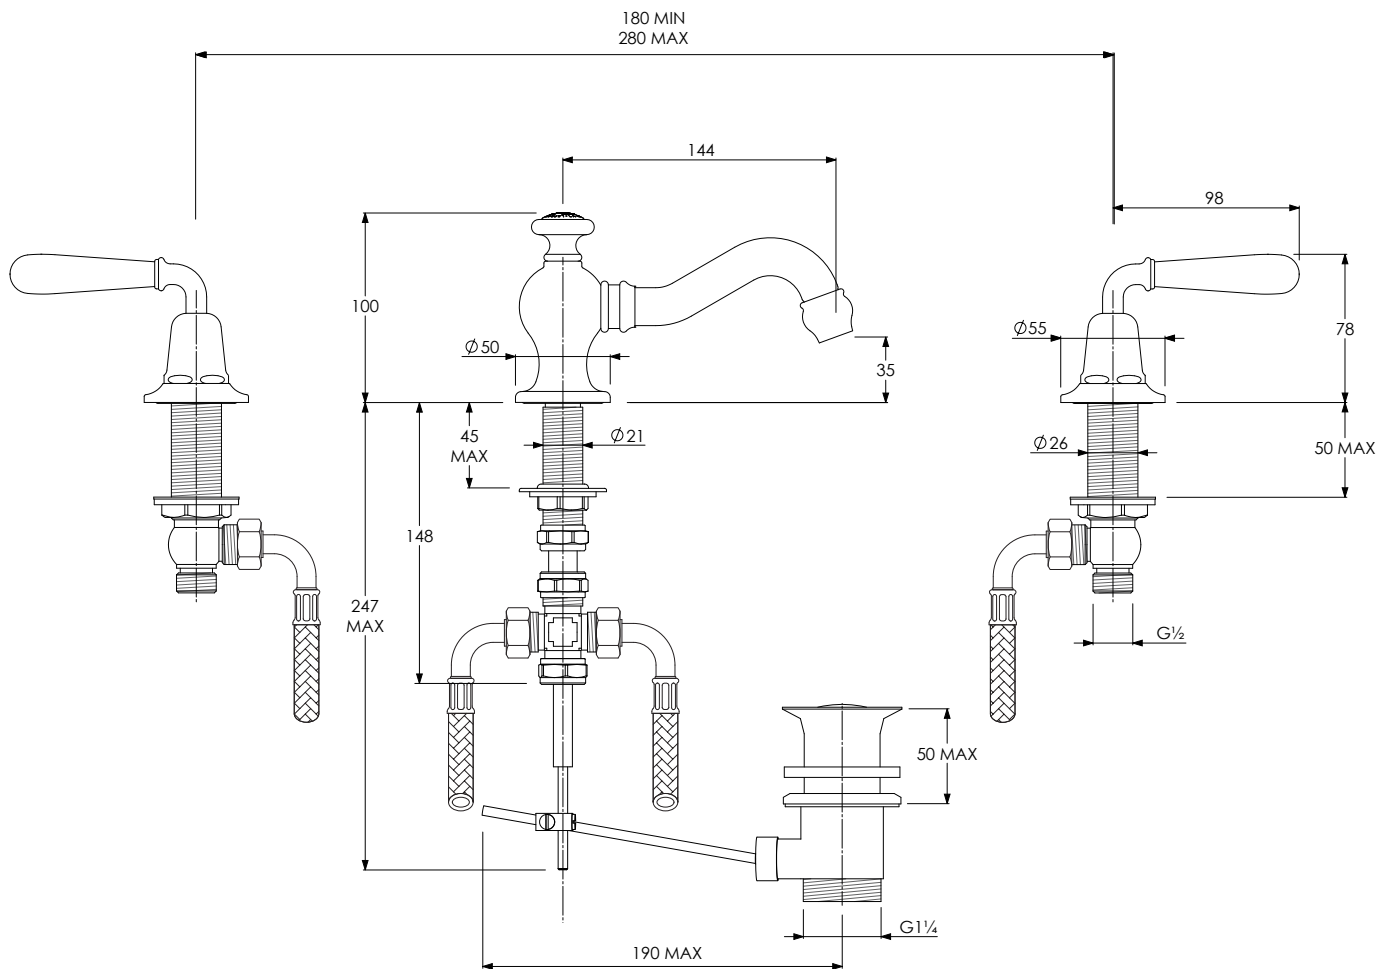

LEFROY BROOKS

IBROC HOUSE ESSEX ROAD
HODDESDON HERTS EN11 0QS UK
T: +44 (0)1992 708 316 F: +44 (0)1992 708 317

FW1204

LA CHAPELLE THREE-HOLE BASIN MIXER WITH
POP-UP WASTE WITH WHITE TORPILLE LEVERS

DIMENSIONAL DATA SHEET

DATE: 13/01/2021

REVISION: A

COPYRIGHT © LBIP LTD. ALL RIGHTS RESERVED

DIMENSIONS IN MILLIMETRES

WHILST EVERY EFFORT IS MADE TO ENSURE THE ACCURACY OF THESE DATA SHEETS THEY ARE SUBJECT TO CHANGE WITHOUT NOTICE AS PART OF THE COMPANY'S PRODUCT DEVELOPMENT PROCESS