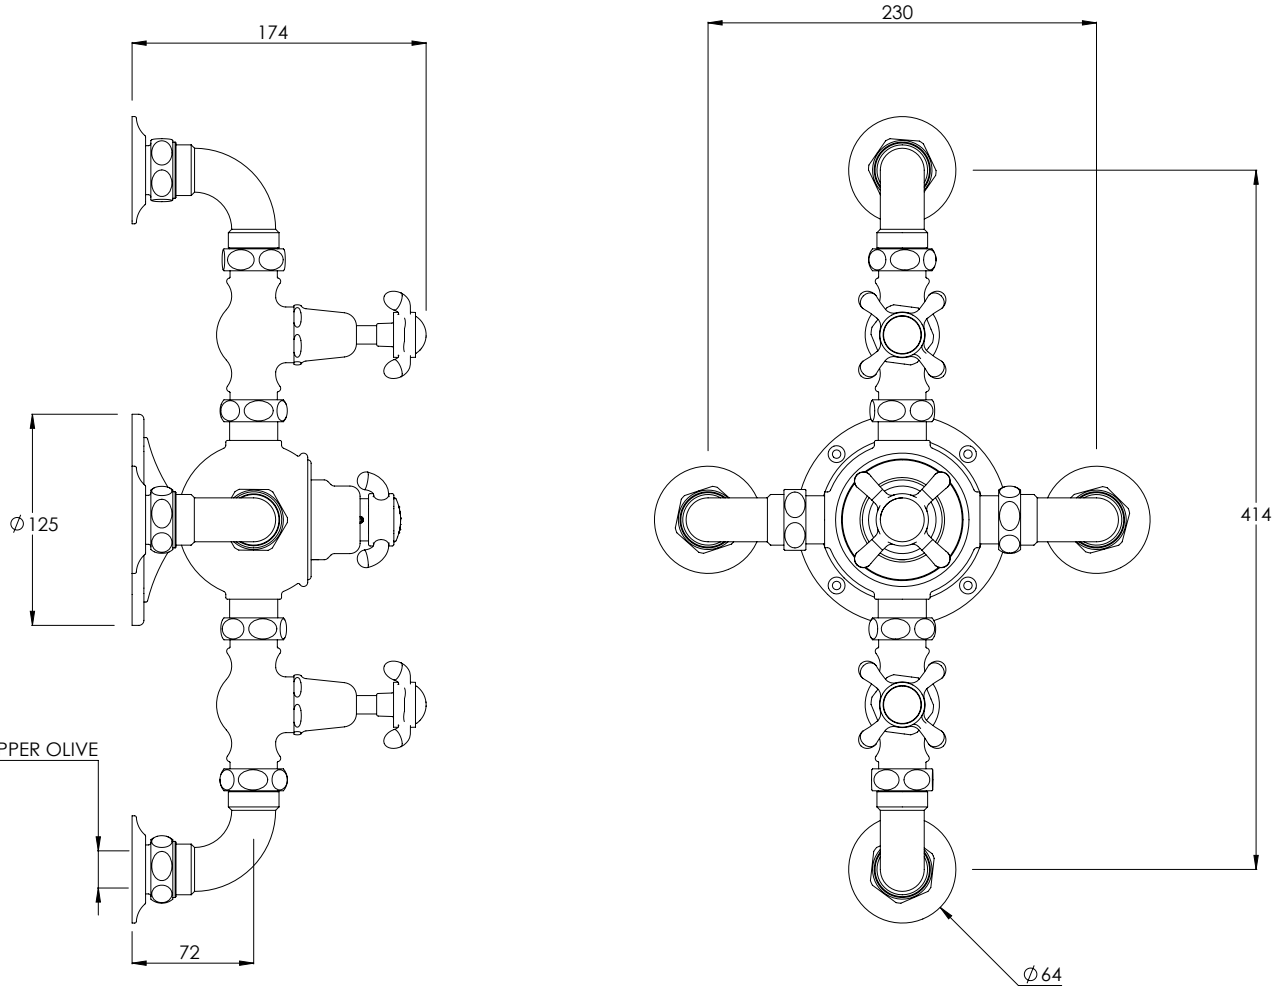

LEFROY BROOKS

IBROC HOUSE ESSEX ROAD
HODDESDON HERTS EN11 0QS UK
T: +44 (0)1992 708 316 F: +44 (0)1992 708 317

FR8635

LA CHAPELLE DUAL CONTROL THERMOSTATIC
VALVE WITH WALL RETURNS

DIMENSIONAL DATA SHEET

DATE: 05/04/19

REVISION: B

COPYRIGHT © LBIP LTD. ALL RIGHTS RESERVED

DIMENSIONS IN MILLIMETRES

WHILST EVERY EFFORT IS MADE TO ENSURE THE ACCURACY OF THESE DATA SHEETS THEY ARE SUBJECT TO CHANGE WITHOUT NOTICE AS PART OF THE COMPANY'S PRODUCT DEVELOPMENT PROCESS