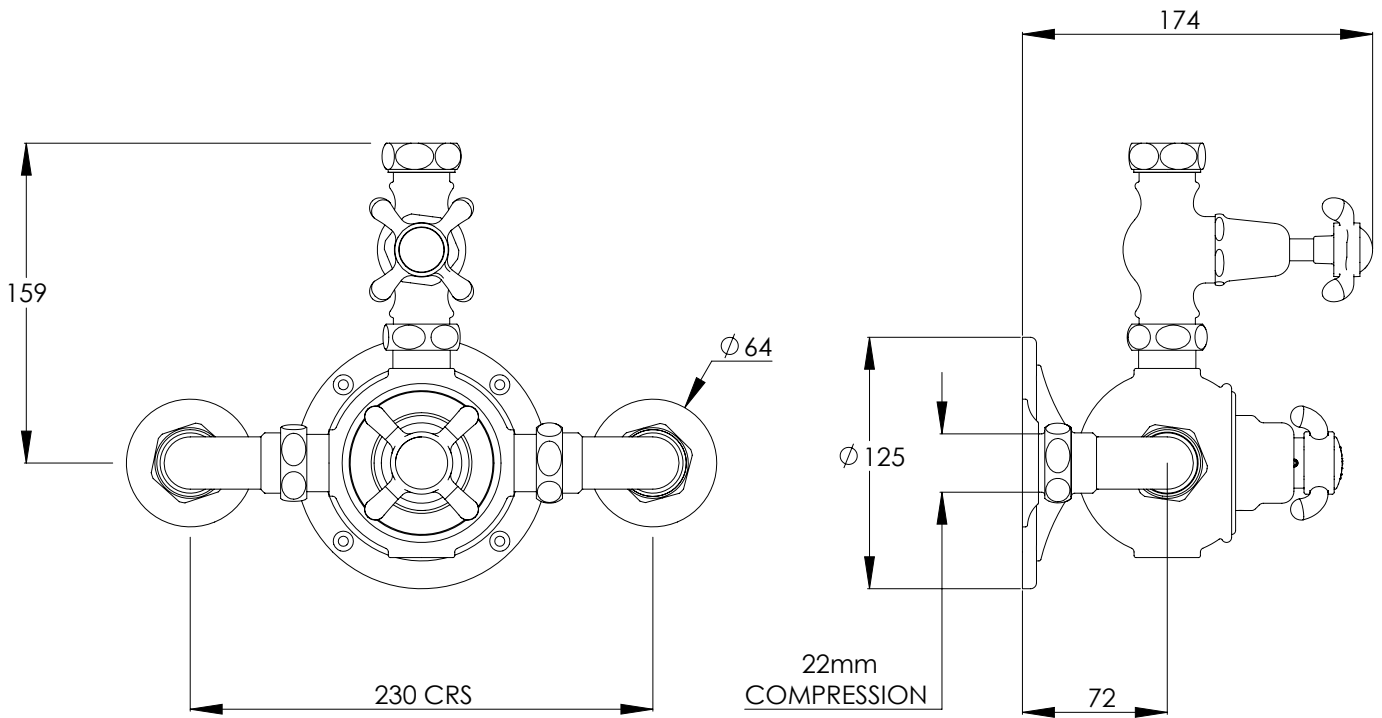

LEFROY BROOKS

IBROC HOUSE ESSEX ROAD
HODDESDON HERTS EN11 0QS UK
T: +44 (0)1992 708 316 F: +44 (0)1992 708 317

FR8600

LA CHAPELLE THERMOSTATIC VALVE ONLY

DIMENSIONAL DATA SHEET

DATE: 03/06/2019

REVISION: B

COPYRIGHT © LBIP LTD. ALL RIGHTS RESERVED

DIMENSIONS IN MILLIMETRES

WHILST EVERY EFFORT IS MADE TO ENSURE THE ACCURACY OF THESE DATA SHEETS THEY ARE SUBJECT TO CHANGE WITHOUT NOTICE AS PART OF THE COMPANY'S PRODUCT DEVELOPMENT PROCESS