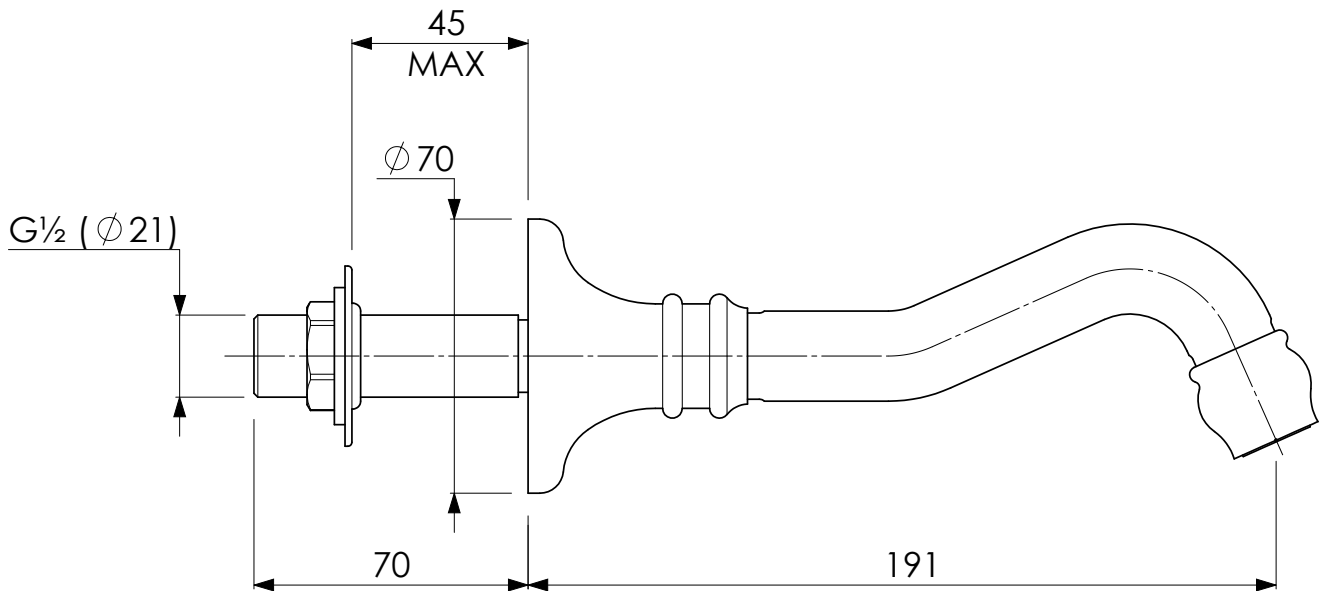

# FR2200

LA CHAPELLE BASIN WALL SPOUT

DIMENSIONAL DATA SHEET

DATE: 28/05/2019

REVISION: B

COPYRIGHT © LBIP LTD. ALL RIGHTS RESERVED

DIMENSIONS IN MILLIMETRES

WHILST EVERY EFFORT IS MADE TO ENSURE THE ACCURACY OF THESE DATA SHEETS THEY ARE SUBJECT TO CHANGE WITHOUT NOTICE AS PART OF THE COMPANY'S PRODUCT DEVELOPMENT PROCESS