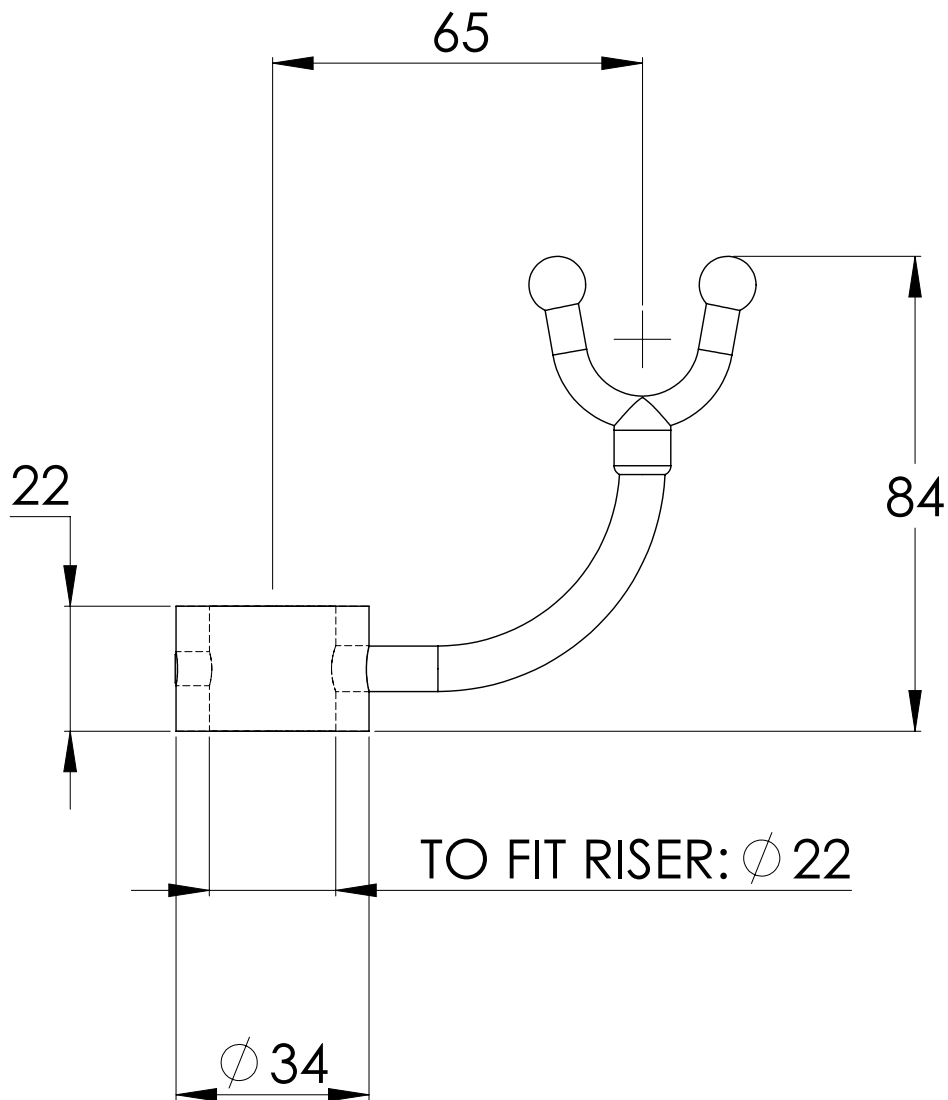

LEFROY BROOKS

IBROC HOUSE ESSEX ROAD
HODDESDON HERTS EN11 0QS UK
T: +44 (0)1992 708 316 F: +44 (0)1992 708 317

FR1759

LA CHAPELLE RISER HANDSET CRADLE

DIMENSIONAL DATA SHEET

DATE: 01/05/2019

REVISION: B

COPYRIGHT © LBIP LTD. ALL RIGHTS RESERVED

DIMENSIONS IN MILLIMETRES

WHILST EVERY EFFORT IS MADE TO ENSURE THE ACCURACY OF THESE DATA SHEETS THEY ARE SUBJECT TO CHANGE WITHOUT NOTICE AS PART OF THE COMPANY'S PRODUCT DEVELOPMENT PROCESS