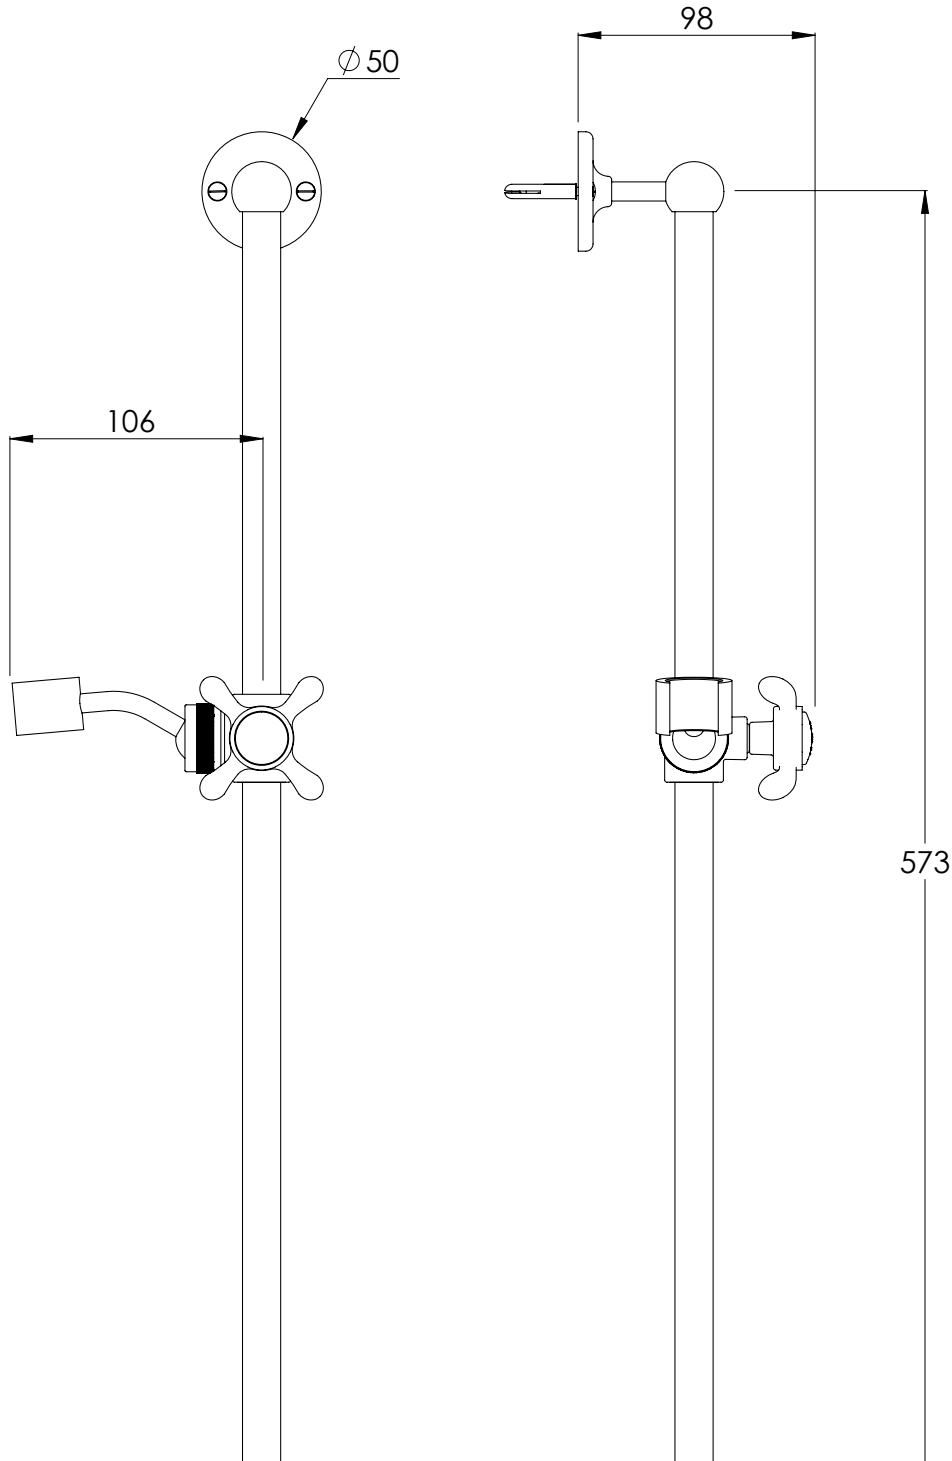

LEFROY BROOKS

IBROC HOUSE ESSEX ROAD
HODDESDON HERTS EN11 0QS UK
T: +44 (0)1992 708 316 F: +44 (0)1992 708 317

FR1726

LA CHAPELLE SLIDING RAIL KIT FOR HAND SHOWER

DIMENSIONAL DATA SHEET

DATE: 21/08/2020

REVISION: A

COPYRIGHT © LBIP LTD. ALL RIGHTS RESERVED

DIMENSIONS IN MILLIMETRES

WHILST EVERY EFFORT IS MADE TO ENSURE THE ACCURACY OF THESE DATA SHEETS THEY ARE SUBJECT TO CHANGE WITHOUT NOTICE AS PART OF THE COMPANY'S PRODUCT DEVELOPMENT PROCESS