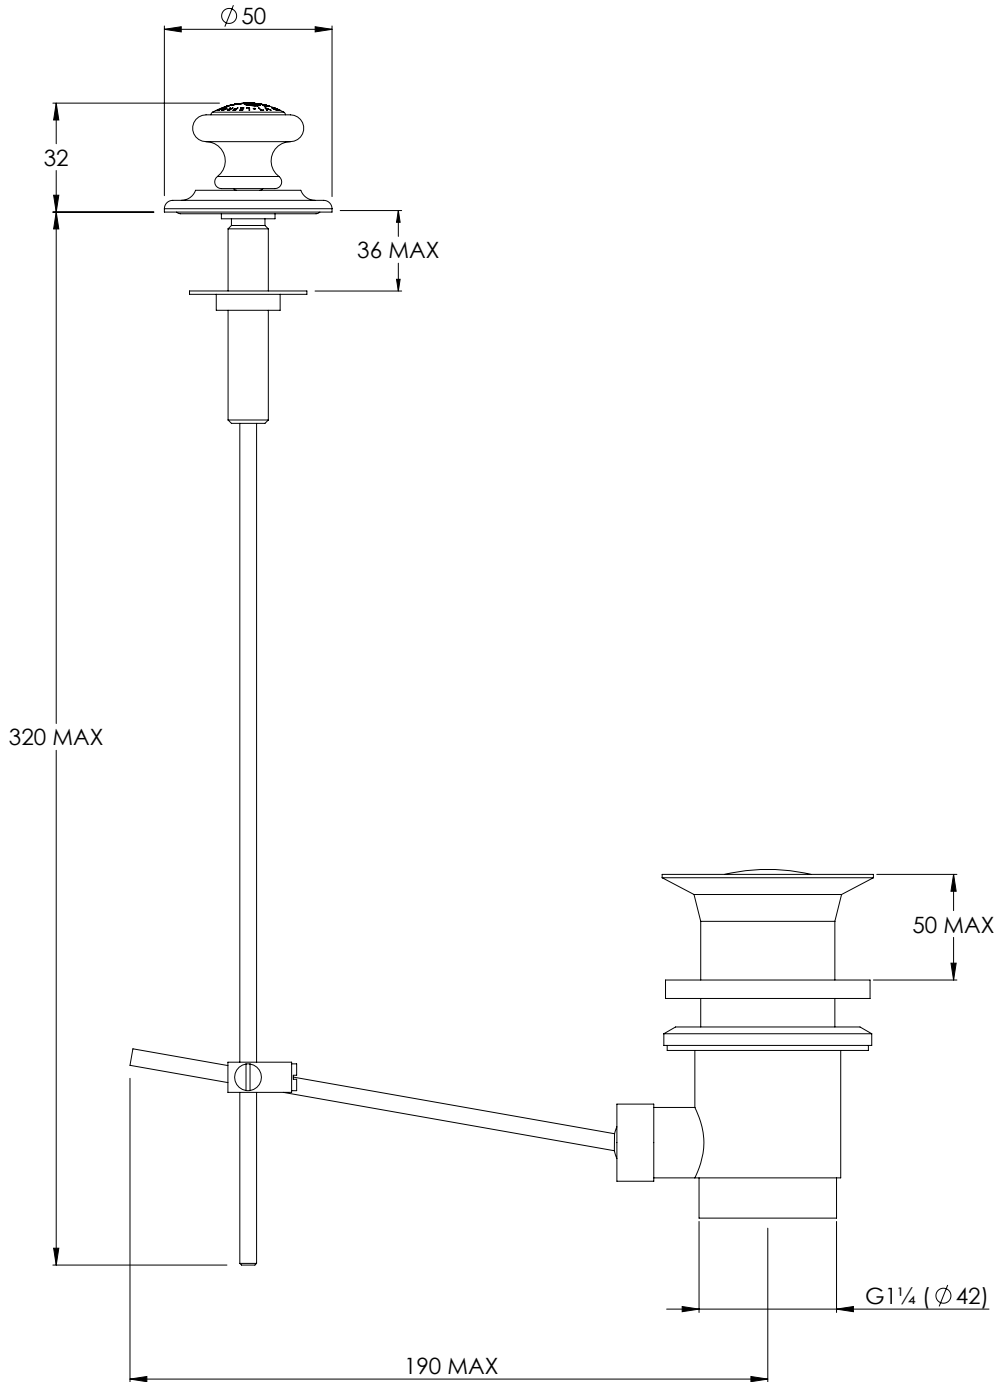

LEFROY BROOKS

IBROC HOUSE ESSEX ROAD
HODDESDON HERTS EN11 0QS UK
T: +44 (0)1992 708 316 F: +44 (0)1992 708 317

FR1383

LA CHAPELLE POP-UP WASTE KIT AND ASSEMBLY

DIMENSIONAL DATA SHEET

DATE: 04/06/2019

REVISION: B

COPYRIGHT © LBIP LTD. ALL RIGHTS RESERVED

DIMENSIONS IN MILLIMETRES

WHILST EVERY EFFORT IS MADE TO ENSURE THE ACCURACY OF THESE DATA SHEETS THEY ARE SUBJECT TO CHANGE WITHOUT NOTICE AS PART OF THE COMPANY'S PRODUCT DEVELOPMENT PROCESS