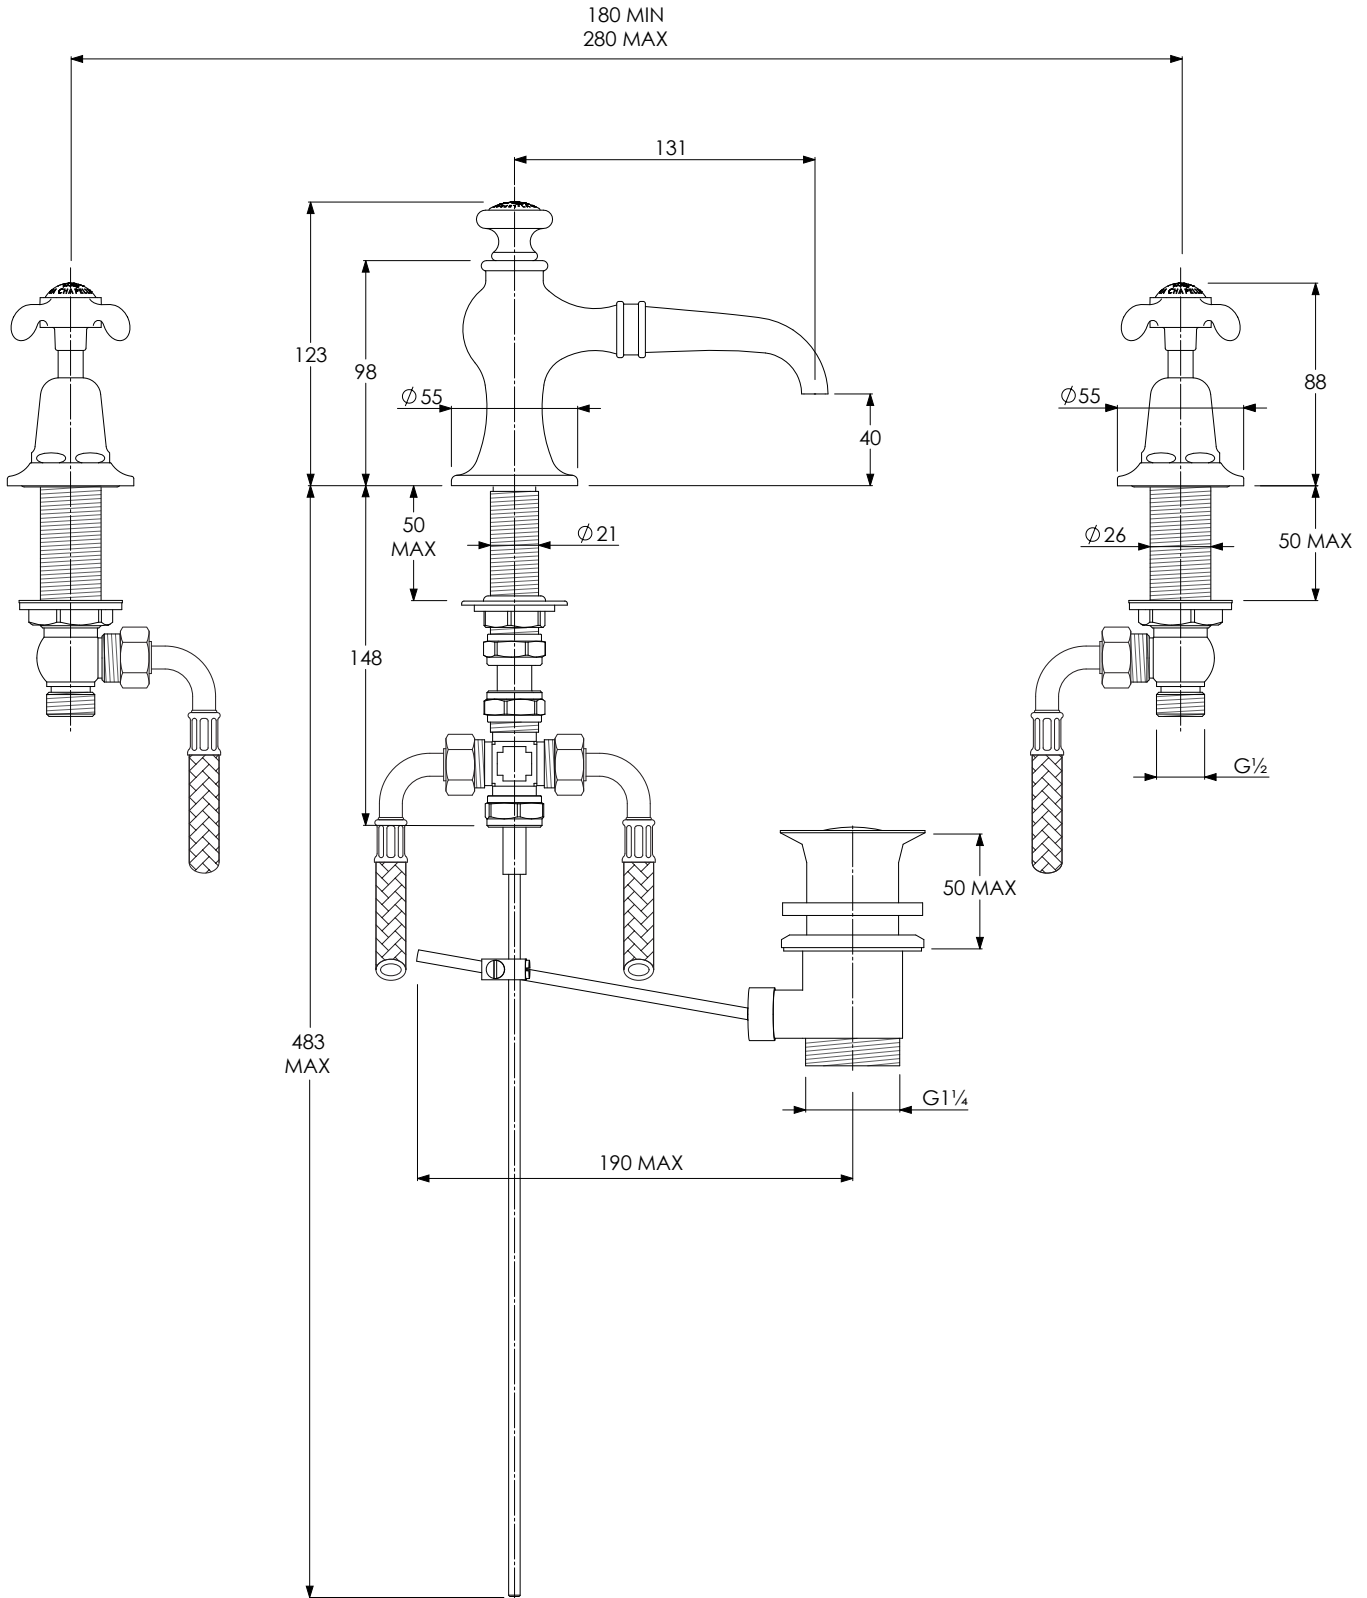

LEFROY BROOKS

IBROC HOUSE ESSEX ROAD
HODDESDON HERTS EN11 0QS UK
T: +44 (0)1992 708 316 F: +44 (0)1992 708 317

FH1205

LA CHAPELLE FLARED SPOUT BASIN MIXER
WITH POP-UP WASTE

DIMENSIONAL DATA SHEET

DATE: 26/10/2023

REVISION: B

COPYRIGHT © LBIP LTD. ALL RIGHTS RESERVED

DIMENSIONS IN MILLIMETRES

WHILST EVERY EFFORT IS MADE TO ENSURE THE ACCURACY OF THESE DATA SHEETS THEY ARE SUBJECT TO CHANGE WITHOUT NOTICE AS PART OF THE COMPANY'S PRODUCT DEVELOPMENT PROCESS