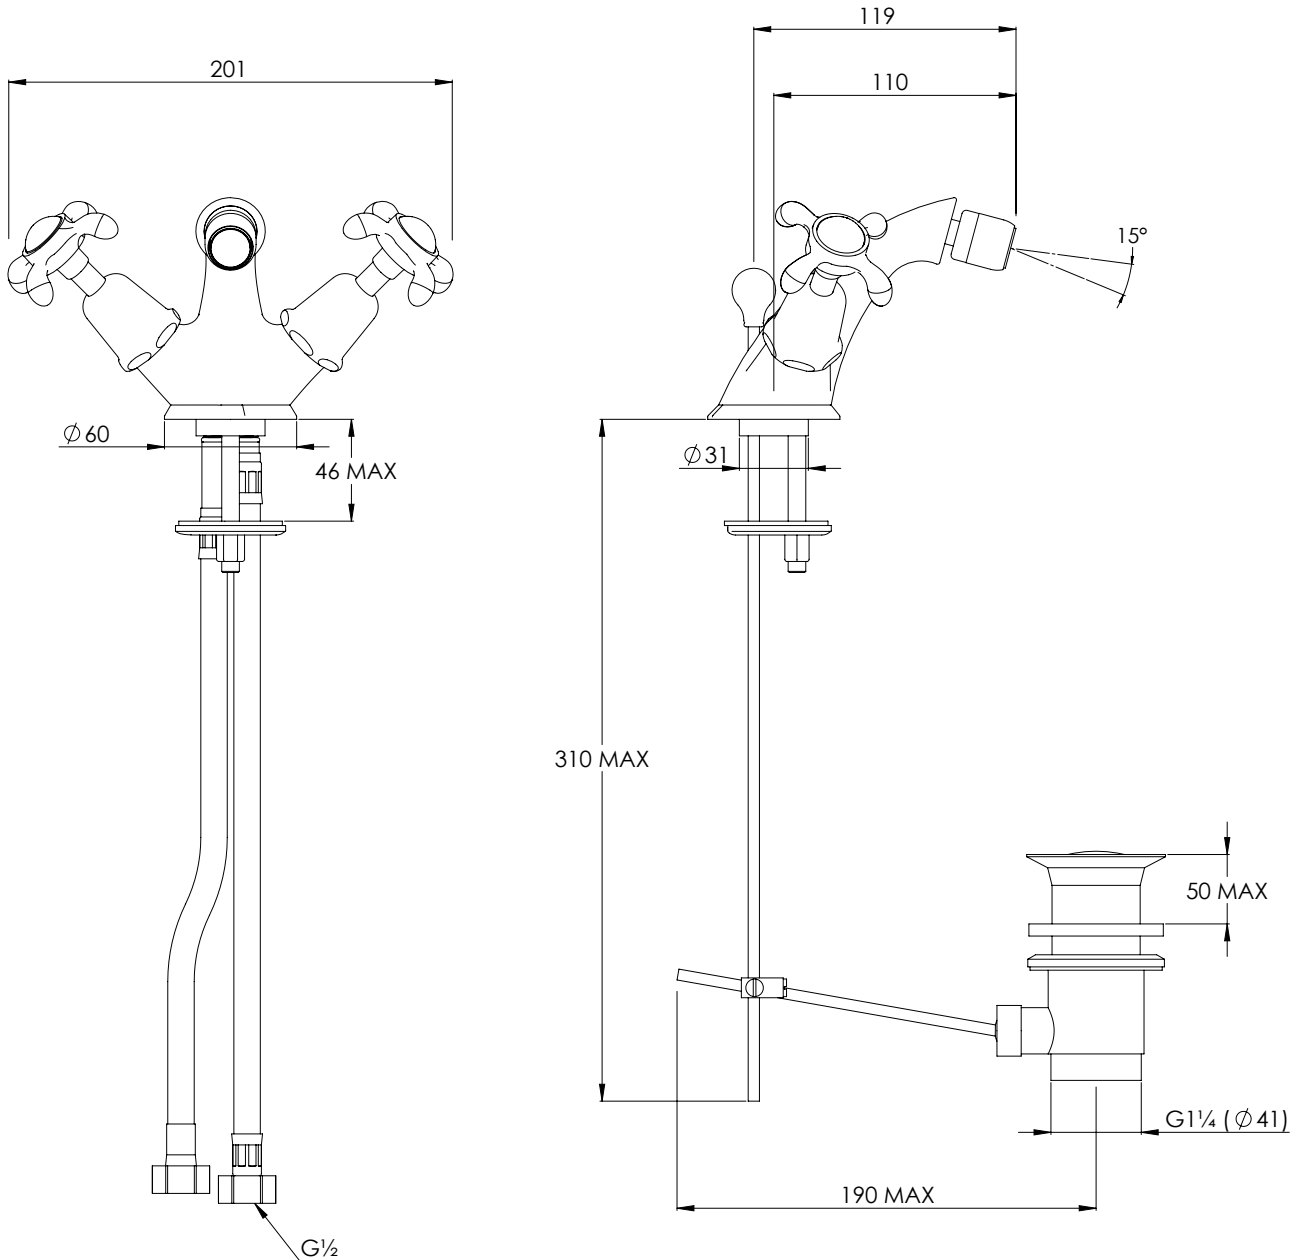

LEFROY BROOKS

IBROC HOUSE ESSEX ROAD
HODDESDON HERTS EN11 0QS UK
T: +44 (0)1992 708 316 F: +44 (0)1992 708 317

FH1199

LA CHAPELLE MONO BIDET MIXER WITH POP-UP
WASTE

DIMENSIONAL DATA SHEET

DATE: 03/06/2019

REVISION: C

COPYRIGHT © LBIP LTD. ALL RIGHTS RESERVED

DIMENSIONS IN MILLIMETRES

WHILST EVERY EFFORT IS MADE TO ENSURE THE ACCURACY OF THESE DATA SHEETS THEY ARE SUBJECT TO CHANGE WITHOUT NOTICE AS PART OF THE COMPANY'S PRODUCT DEVELOPMENT PROCESS