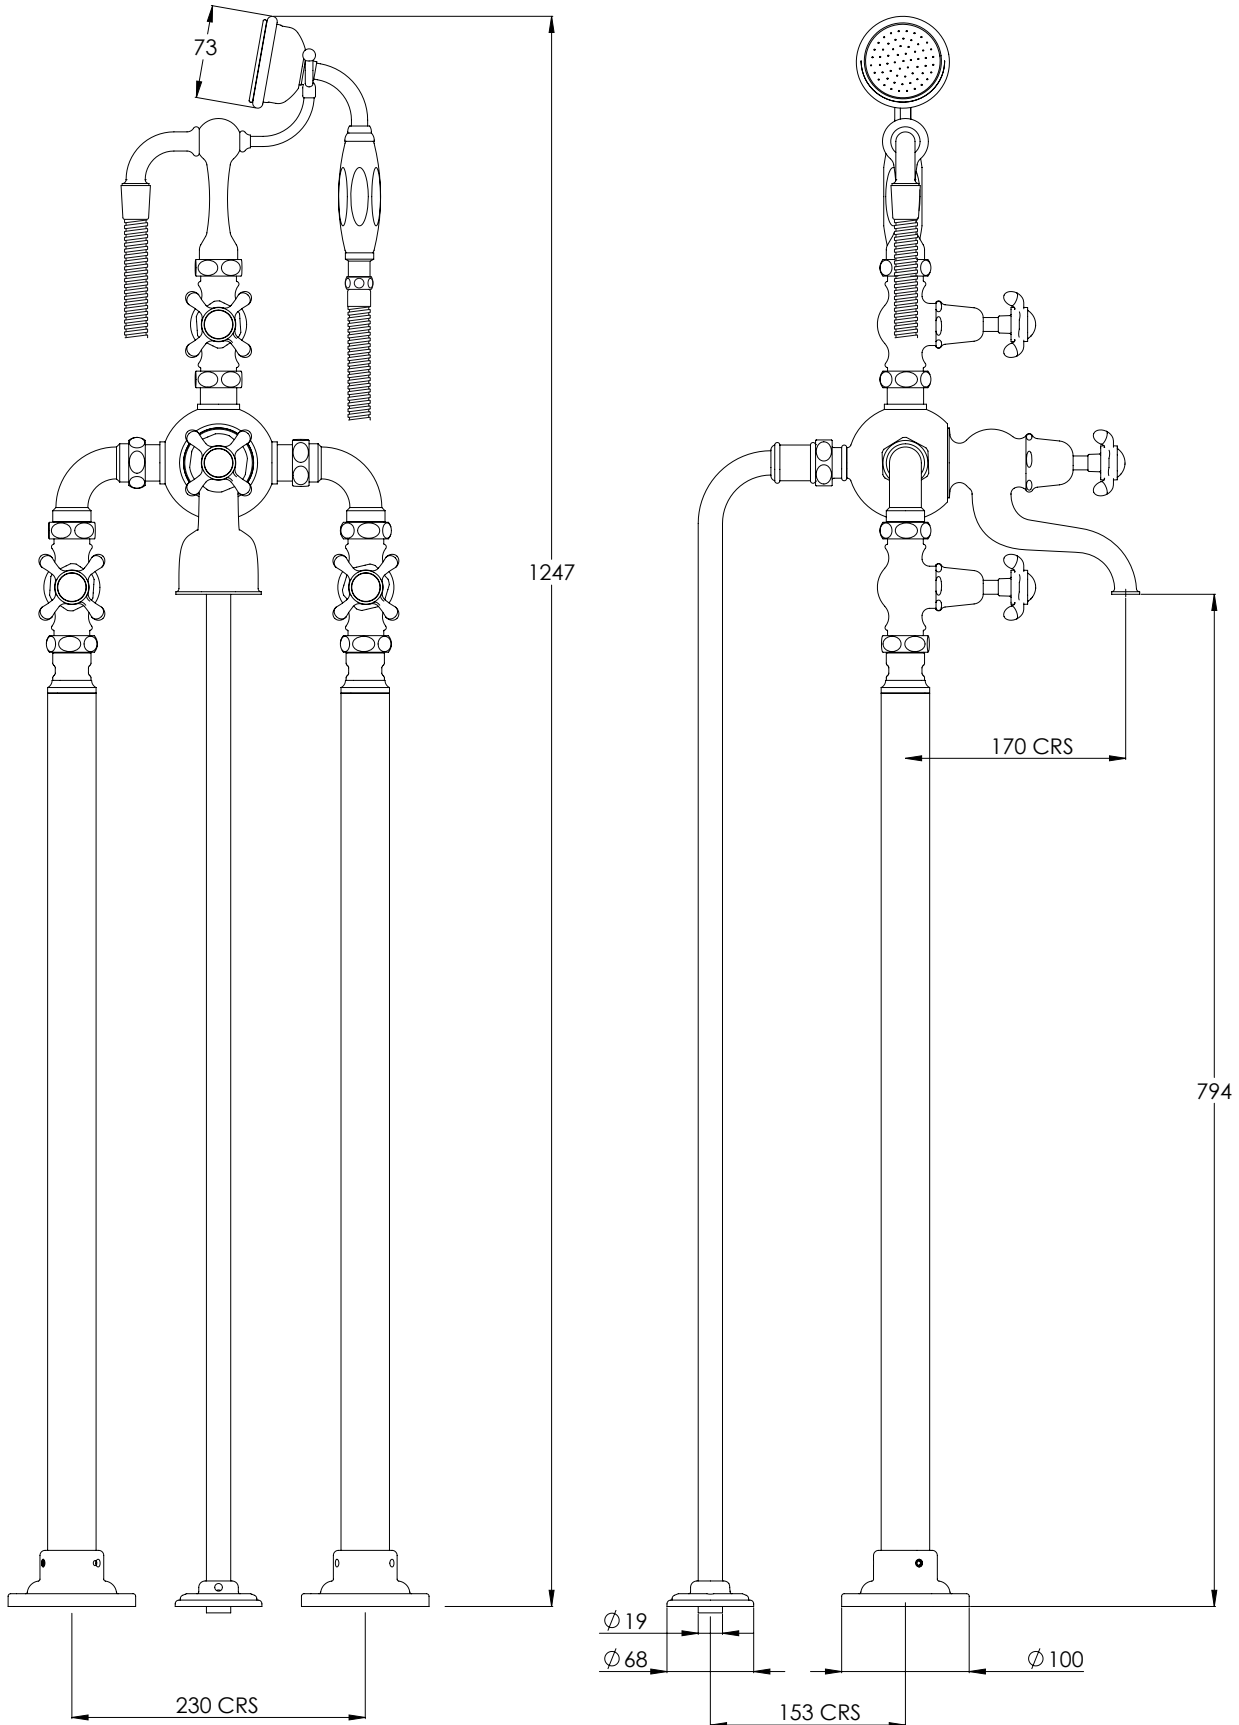

LEFROY BROOKS

IBROC HOUSE ESSEX ROAD
HODDESDON HERTS EN11 0QS UK
T: +44 (0)1992 708 316 F: +44 (0)1992 708 317

FH1148

LA CHAPELLE DECK MOUNTED BATH SHOWER MIXER
ON STAND PIPES

DIMENSIONAL DATA SHEET

DATE: 31/05/2019

REVISION: B

COPYRIGHT © LBIP LTD. ALL RIGHTS RESERVED

DIMENSIONS IN MILLIMETRES

WHILST EVERY EFFORT IS MADE TO ENSURE THE ACCURACY OF THESE DATA SHEETS THEY ARE SUBJECT TO CHANGE WITHOUT NOTICE AS PART OF THE COMPANY'S PRODUCT DEVELOPMENT PROCESS