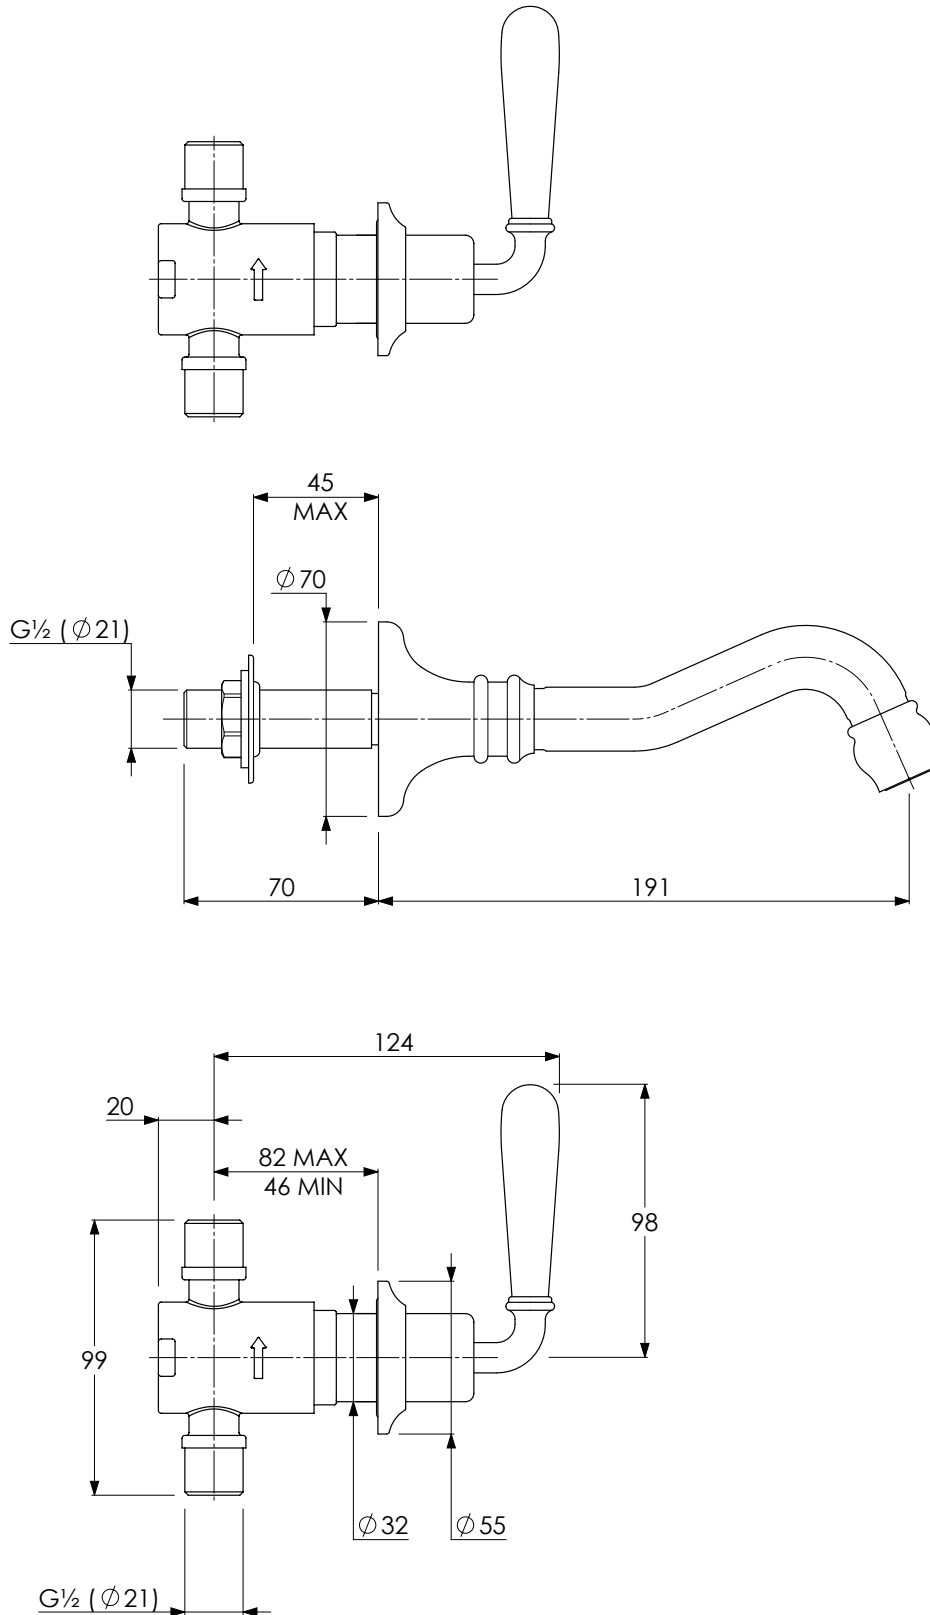

LEFROY BROOKS

IBROC HOUSE ESSEX ROAD
HODDESDON HERTS EN11 0QS UK
T: +44 (0)1992 708 316 F: +44 (0)1992 708 317

FB1208

LA CHAPELLE WALL MOUNTED BASIN MIXER
WITH BLACK TORPILLE LEVERS

DIMENSIONAL DATA SHEET

DATE: 29/01/2019

REVISION: A

COPYRIGHT © LBIP LTD. ALL RIGHTS RESERVED

DIMENSIONS IN MILLIMETRES

WHILST EVERY EFFORT IS MADE TO ENSURE THE ACCURACY OF THESE DATA SHEETS THEY ARE SUBJECT TO CHANGE WITHOUT NOTICE AS PART OF THE COMPANY'S PRODUCT DEVELOPMENT PROCESS