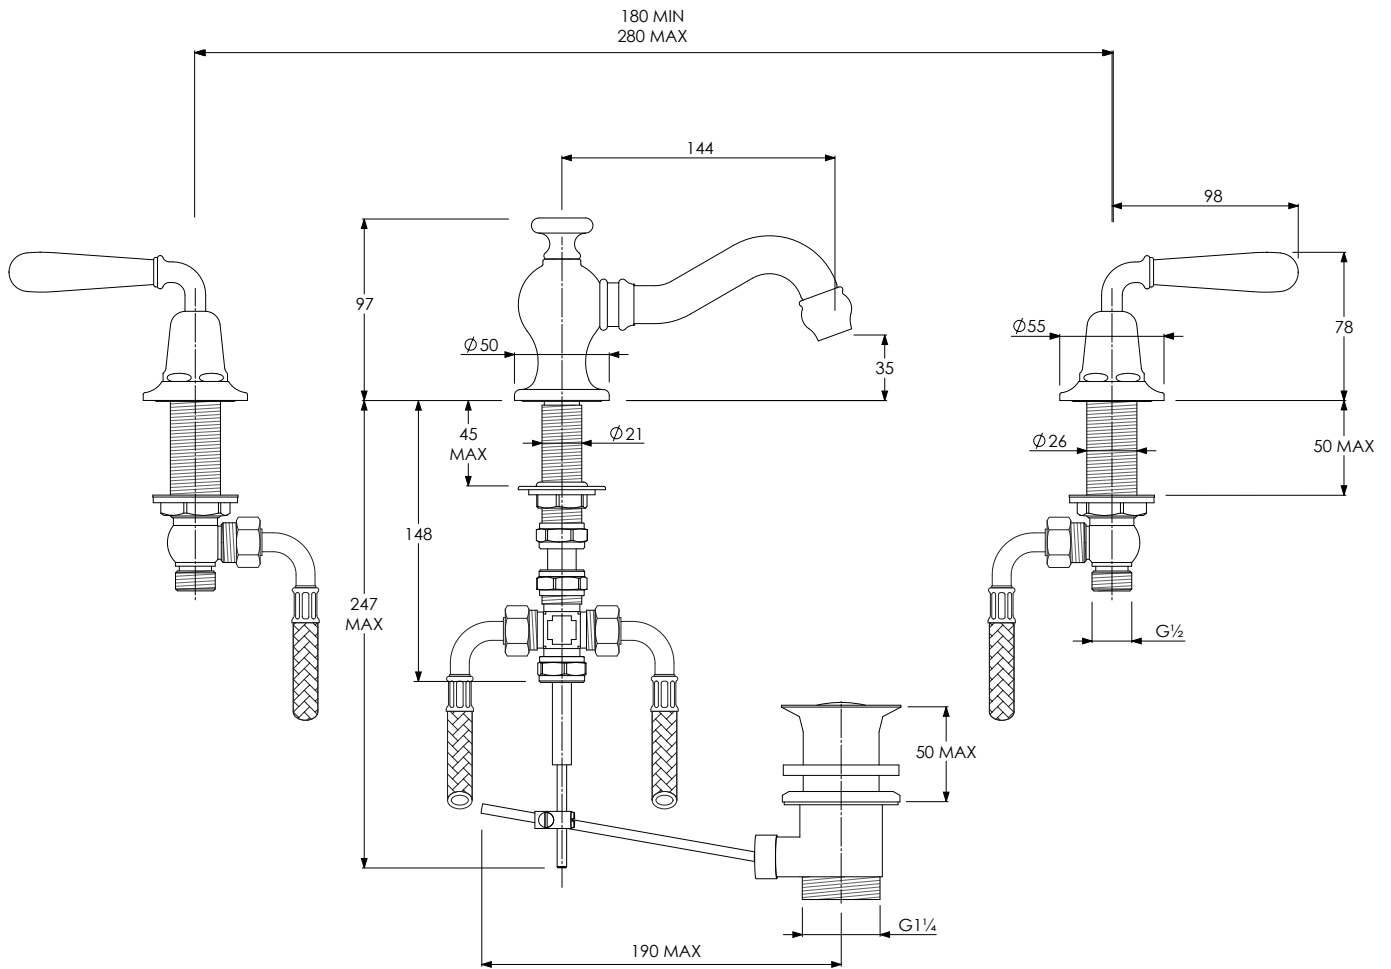

LEFROY BROOKS

IBROC HOUSE ESSEX ROAD
HODDESDON HERTS EN11 0QS UK
T: +44 (0)1992 708 316 F: +44 (0)1992 708 317

FB1204

LA CHAPELLE THREE-HOLE BASIN MIXER WITH
POP-UP WASTE WITH BLACK TORPILLE LEVERS

DIMENSIONAL DATA SHEET

DATE: 13/01/2021

REVISION: A

COPYRIGHT © LBIP LTD. ALL RIGHTS RESERVED

DIMENSIONS IN MILLIMETRES

WHILST EVERY EFFORT IS MADE TO ENSURE THE ACCURACY OF THESE DATA SHEETS THEY ARE SUBJECT TO CHANGE WITHOUT NOTICE AS PART OF THE COMPANY'S PRODUCT DEVELOPMENT PROCESS