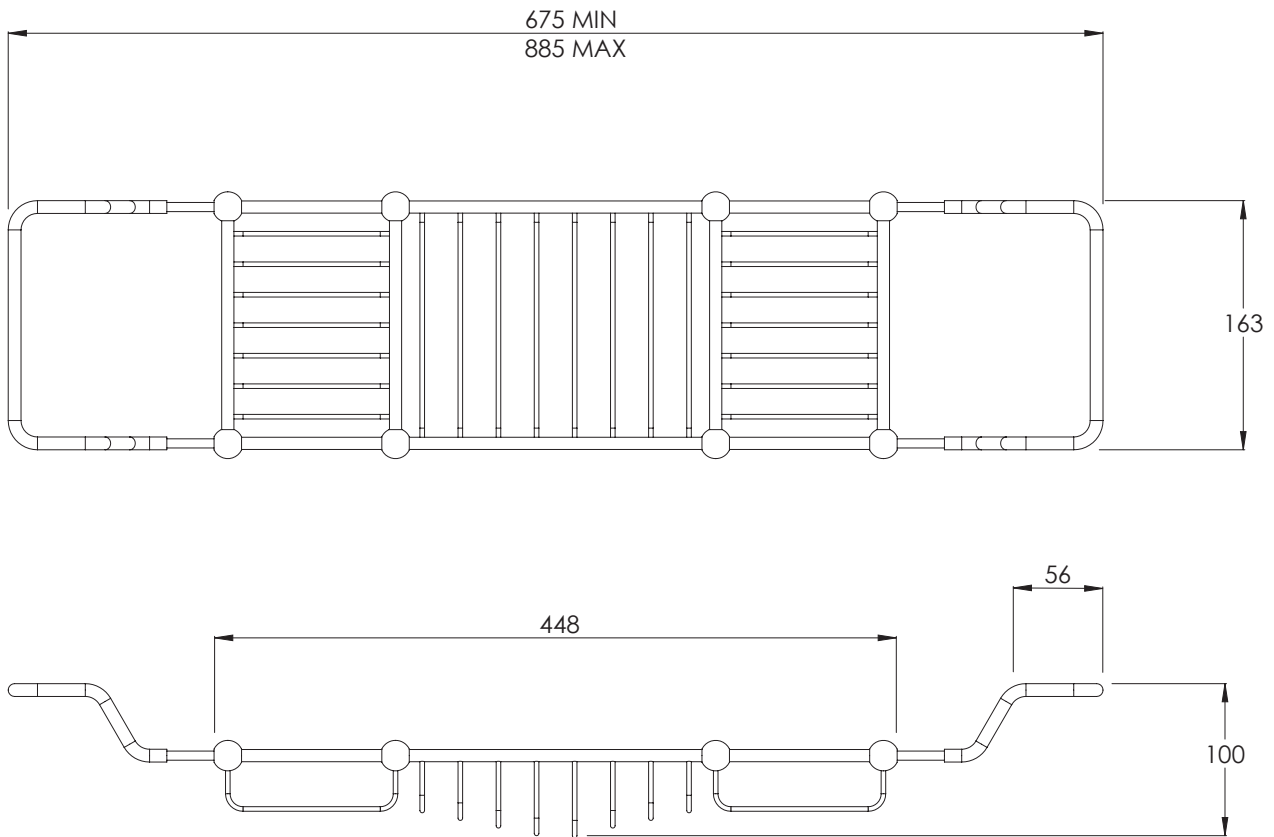

# EXT-LB4940

EXTENDED EDWARDIAN OVER BATH RACK

DIMENSIONAL DATA SHEET

DATE: 29/05/2019

REVISION: A

COPYRIGHT © LBIP LTD. ALL RIGHTS RESERVED

DIMENSIONS IN MILLIMETRES

WHILST EVERY EFFORT IS MADE TO ENSURE THE ACCURACY OF THESE DATA SHEETS THEY ARE SUBJECT TO CHANGE WITHOUT NOTICE AS PART OF THE COMPANY'S PRODUCT DEVELOPMENT PROCESS