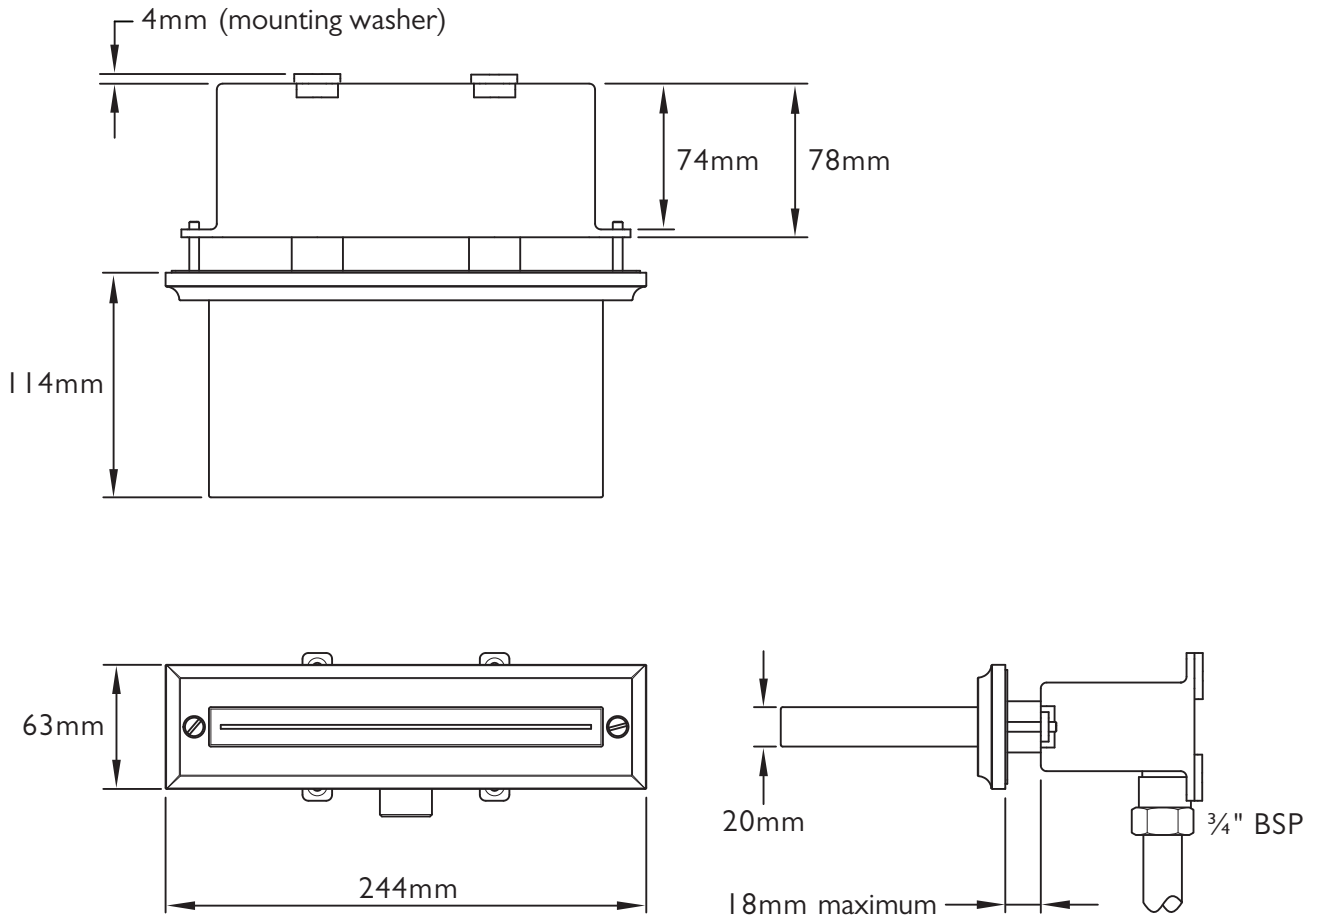

LEFROY BROOKS

1 BROOK HOUSE ESSEX ROAD
HODDESDON HERTS EN11 0QS UK
T: +44 (0)1992 708 316 F: +44 (0)1992 708 317

DP2268

FIFTH BATH WALL SPOUT

DIMENSIONAL DATA SHEET

DATE: 30/06/2022

REVISION: B

COPYRIGHT © LBIP LTD. ALL RIGHTS RESERVED

DIMENSIONS IN MILLIMETRES

WHILST EVERY EFFORT IS MADE TO ENSURE THE ACCURACY OF THESE DATA SHEETS THEY ARE SUBJECT TO CHANGE WITHOUT NOTICE AS PART OF THE COMPANY'S PRODUCT DEVELOPMENT PROCESS