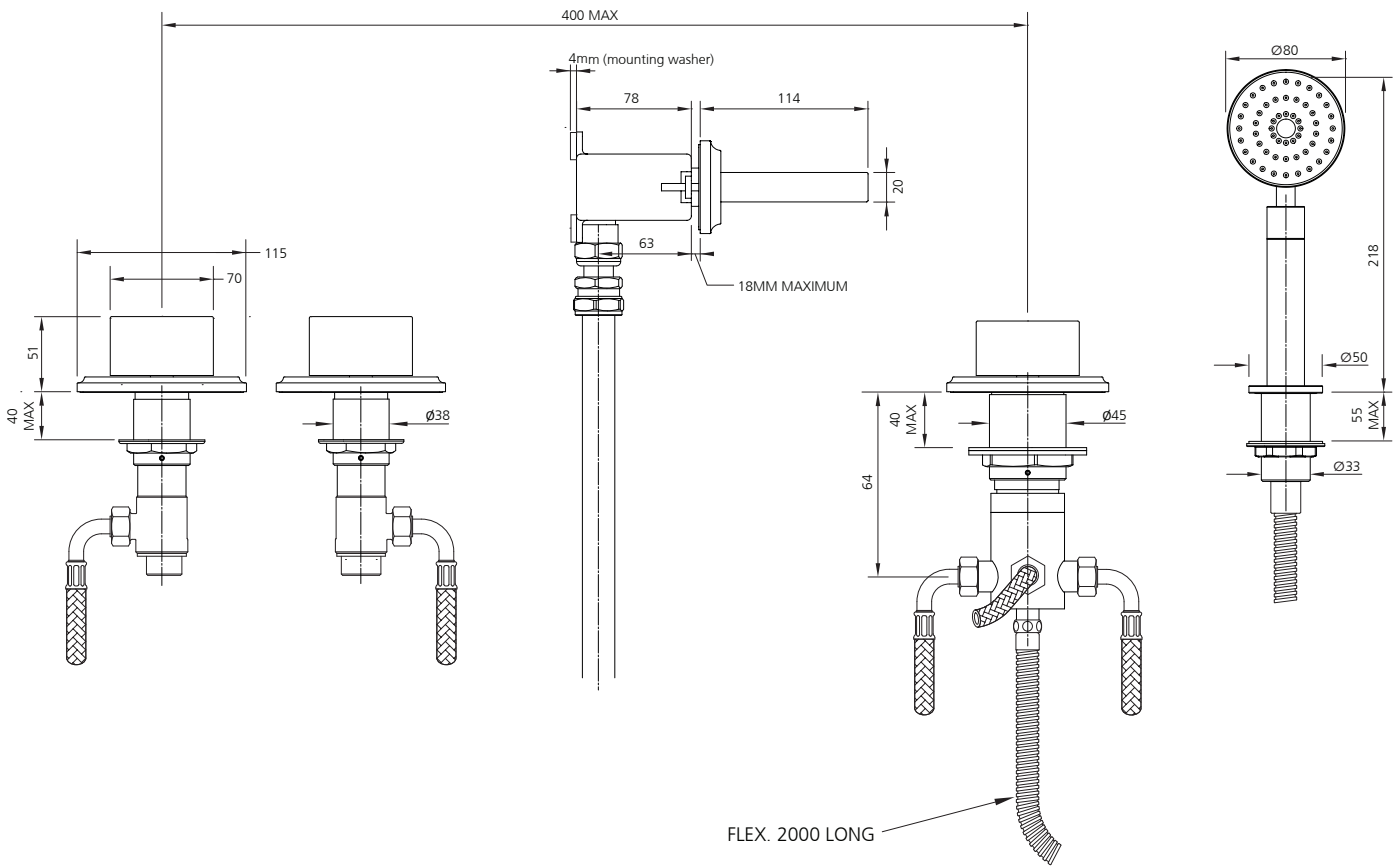

LEFROY BROOKS

IBROC HOUSE ESSEX ROAD
HODDESDON HERTS EN11 0QS UK
T: +44 (0)1992 708 316 F: +44 (0)1992 708 317

DP1269

FIFTH FIVE HOLE BATH SET WITH WALL MOUNTED
SPOUT, DIVERTER & PULL OUT EASY CLEAN HAND
SHOWER

DIMENSIONAL DATA SHEET

DATE: 18/04/2024

REVISION: D

COPYRIGHT © LBIP LTD. ALL RIGHTS RESERVED

DIMENSIONS IN MILLIMETRES

WHILST EVERY EFFORT IS MADE TO ENSURE THE ACCURACY OF THESE DATA SHEETS THEY ARE SUBJECT TO CHANGE WITHOUT NOTICE AS PART OF THE COMPANY'S PRODUCT DEVELOPMENT PROCESS