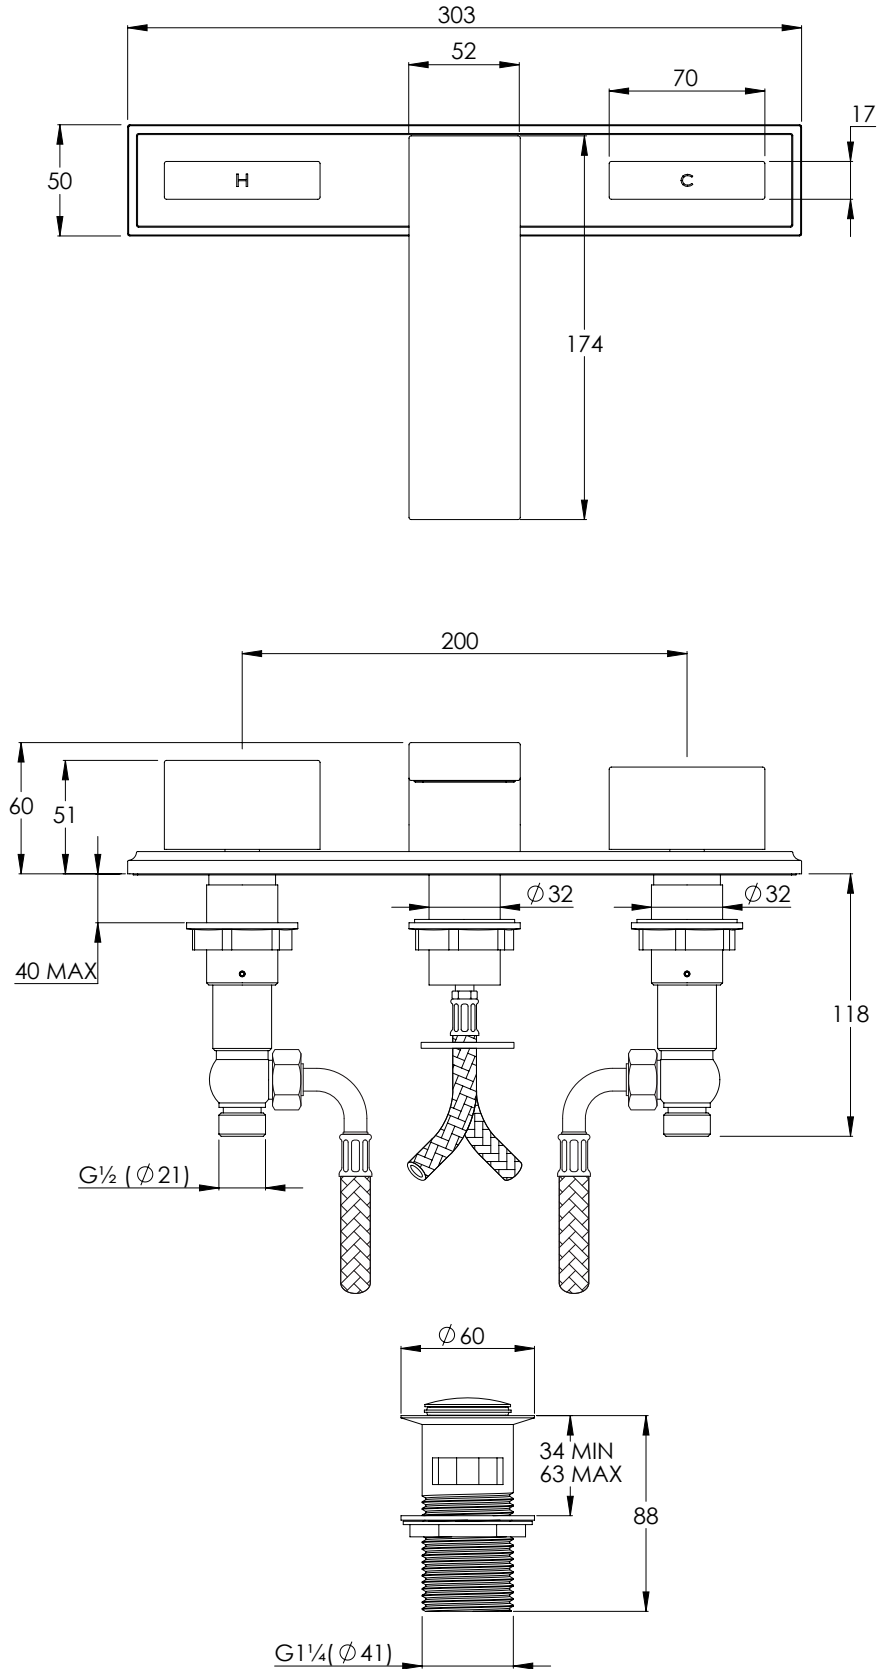

# DP1226

FIFTH 3 HOLE BASIN MIXER ON SINGLE PLINTH  
WITH CLICK-UP WASTE

DIMENSIONAL DATA SHEET

DATE: 30/06/2022

REVISION: D

COPYRIGHT © LBIP LTD. ALL RIGHTS RESERVED

DIMENSIONS IN MILLIMETRES

WHILST EVERY EFFORT IS MADE TO ENSURE THE ACCURACY OF THESE DATA SHEETS THEY ARE SUBJECT TO CHANGE WITHOUT NOTICE AS PART OF THE COMPANY'S PRODUCT DEVELOPMENT PROCESS