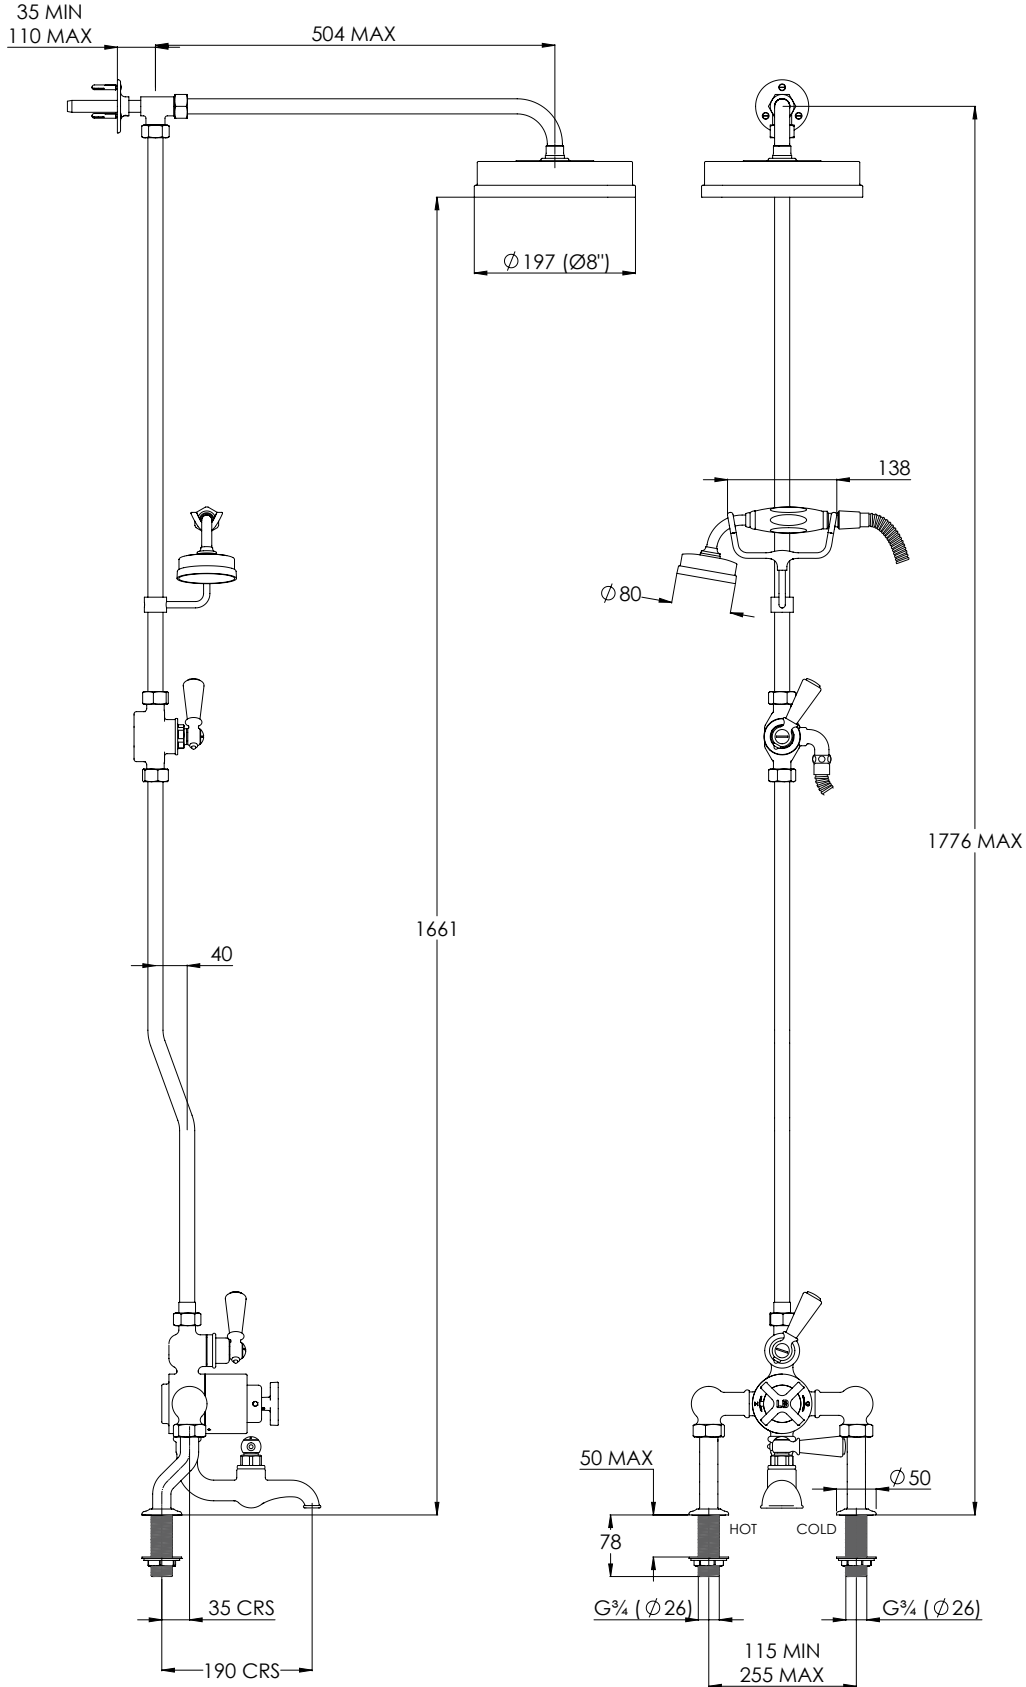

LEFROY BROOKS

IBROC HOUSE ESSEX ROAD
HODDESDON HERTS EN11 0QS UK
T: +44 (0)1992 708 316 F: +44 (0)1992 708 317

DM/MK8825

MACKINTOSH DECK MOUNTED THERMOSTATIC BATH
SHOWER MIXER WITH RISER, EASY CLEAN HAND
SHOWER & 8" ROSE

DIMENSIONAL DATA SHEET

DATE: 18/04/2024

REVISION: C

COPYRIGHT © LBIP LTD. ALL RIGHTS RESERVED

DIMENSIONS IN MILLIMETRES

WHILST EVERY EFFORT IS MADE TO ENSURE THE ACCURACY OF THESE DATA SHEETS THEY ARE SUBJECT TO CHANGE WITHOUT NOTICE AS PART OF THE COMPANY'S PRODUCT DEVELOPMENT PROCESS