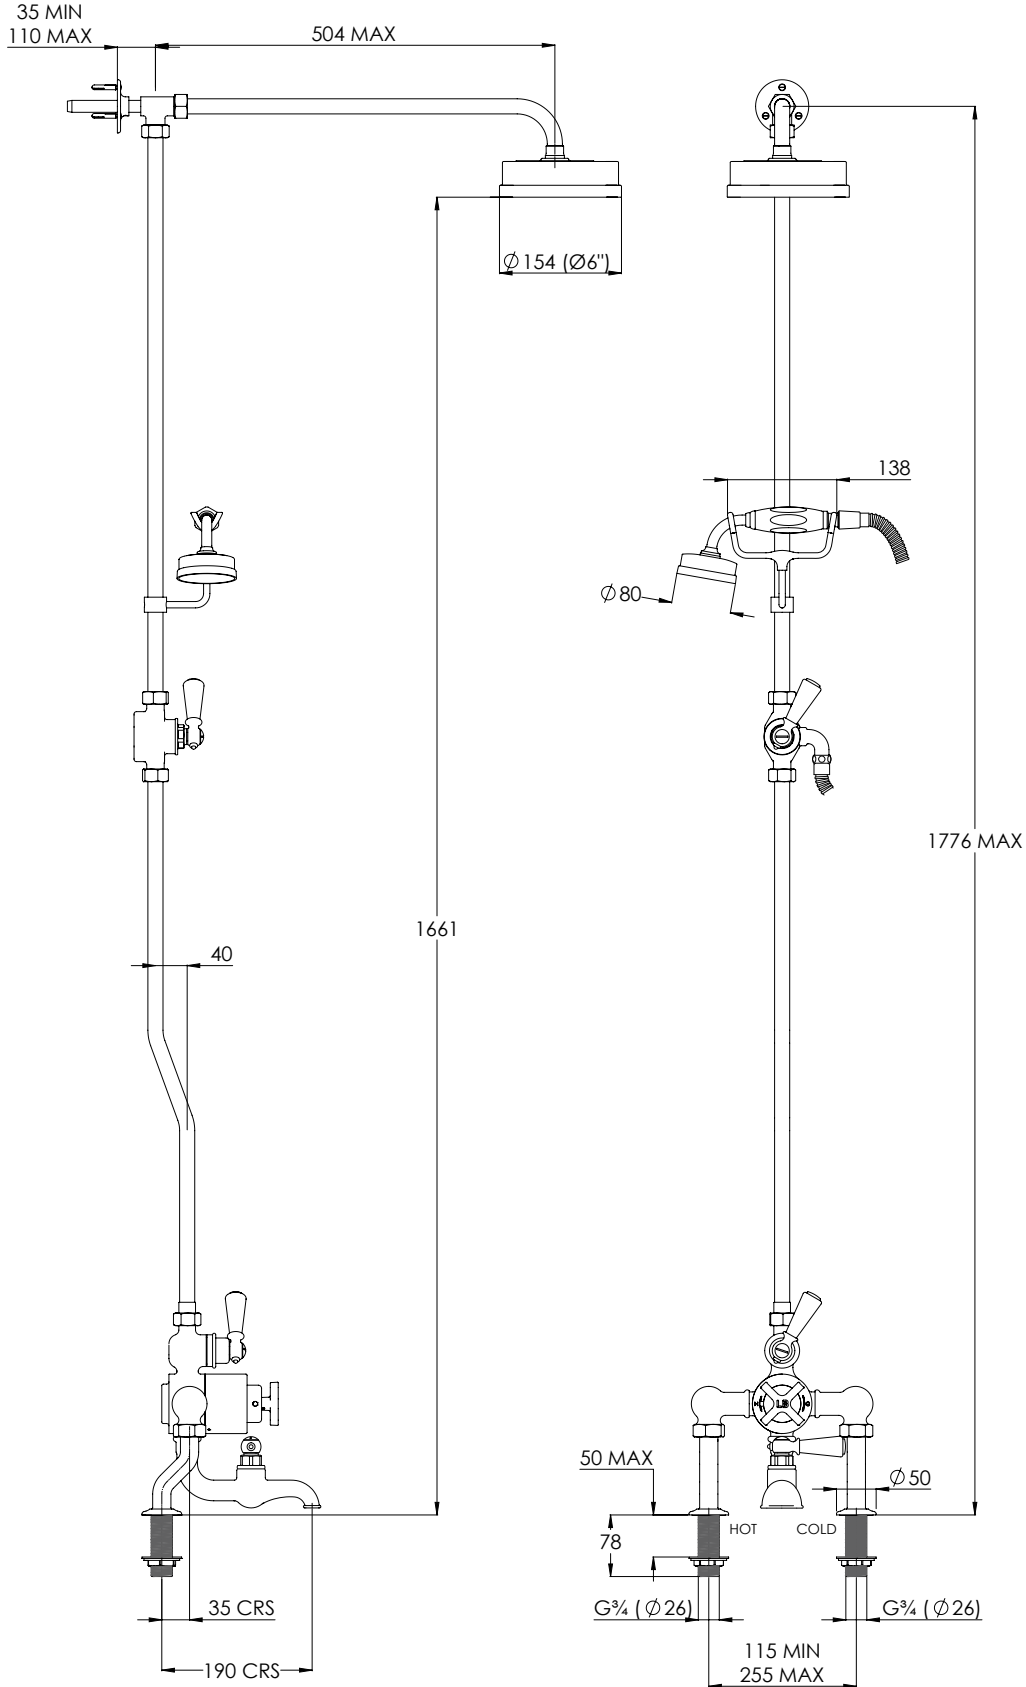

LEFROY BROOKS

IBROC HOUSE ESSEX ROAD
HODDESDON HERTS EN11 0QS UK
T: +44 (0)1992 708 316 F: +44 (0)1992 708 317

DM/MK8824

MACKINTOSH DECK MOUNTED THERMOSTATIC BATH
SHOWER MIXER WITH RISER, EASY CLEAN HAND
SHOWER & 6" ROSE

DIMENSIONAL DATA SHEET

DATE: 18/04/2024

REVISION: B

COPYRIGHT © LBIP LTD. ALL RIGHTS RESERVED

DIMENSIONS IN MILLIMETRES

WHILST EVERY EFFORT IS MADE TO ENSURE THE ACCURACY OF THESE DATA SHEETS THEY ARE SUBJECT TO CHANGE WITHOUT NOTICE AS PART OF THE COMPANY'S PRODUCT DEVELOPMENT PROCESS