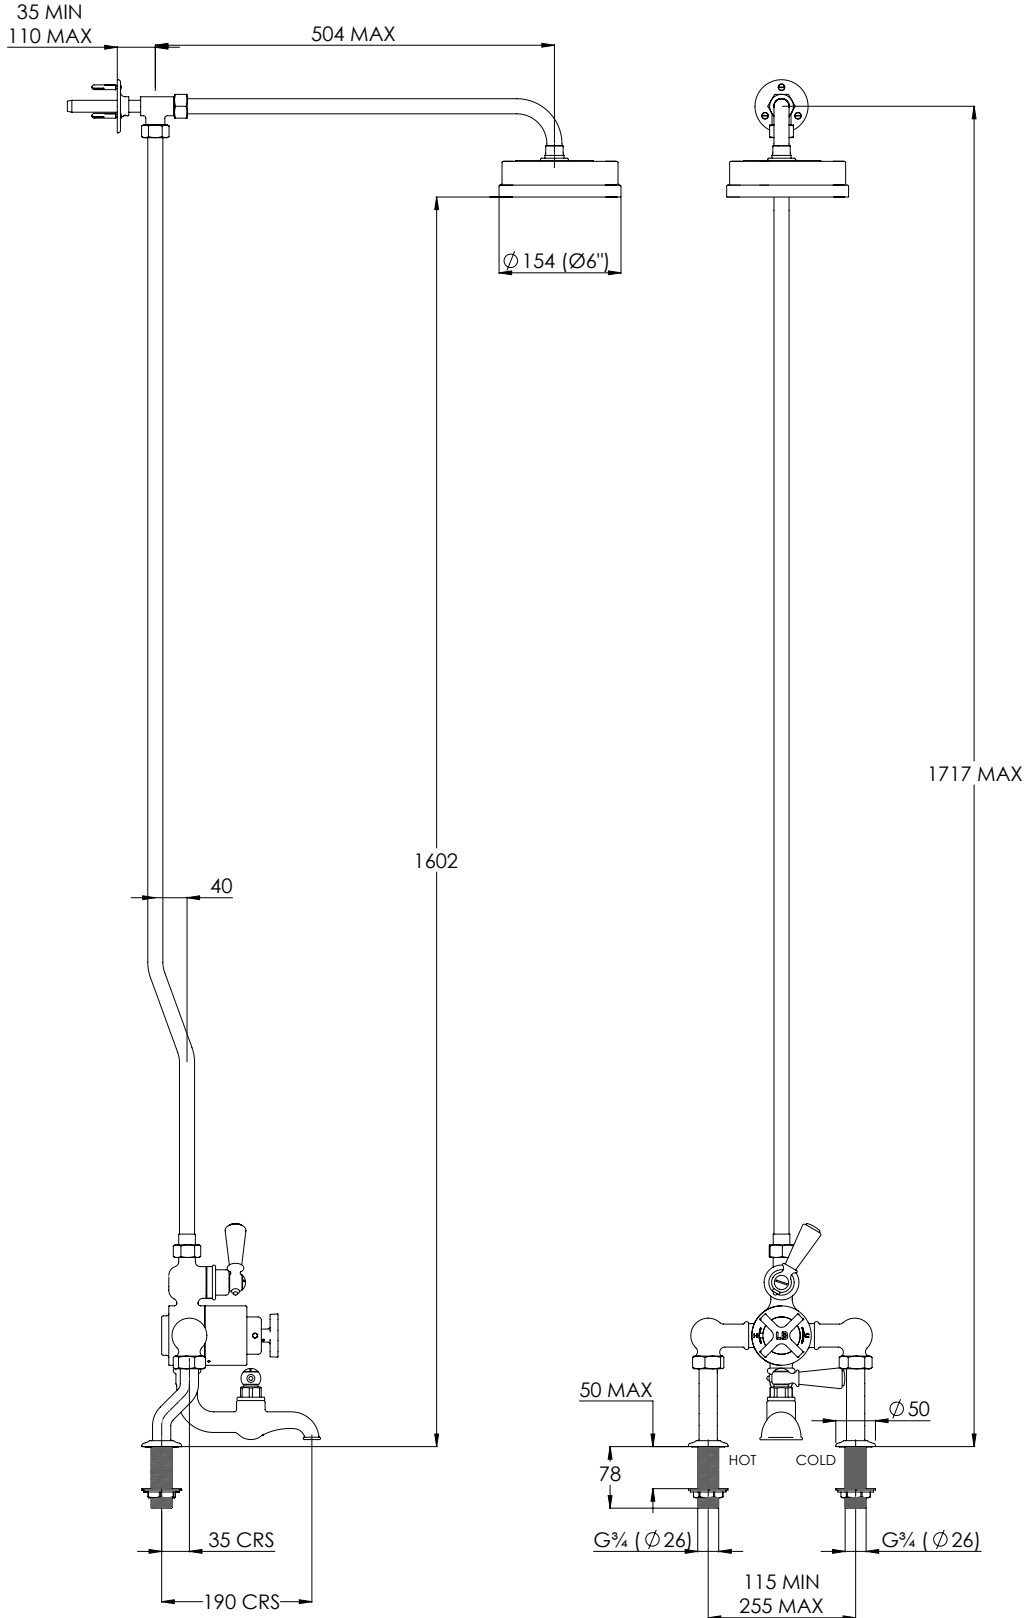

## DM/MK8821

MACKINTOSH DECK MOUNTED THERMOSTATIC BATH  
SHOWER MIXER WITH RISER & EASY CLEAN 6" ROSE

### DIMENSIONAL DATA SHEET

DATE: 18/04/2024

REVISION: B

COPYRIGHT © LBIP LTD. ALL RIGHTS RESERVED

DIMENSIONS IN MILLIMETRES

WHILST EVERY EFFORT IS MADE TO ENSURE THE ACCURACY OF THESE DATA SHEETS THEY ARE SUBJECT TO CHANGE WITHOUT NOTICE AS PART OF THE COMPANY'S PRODUCT DEVELOPMENT PROCESS