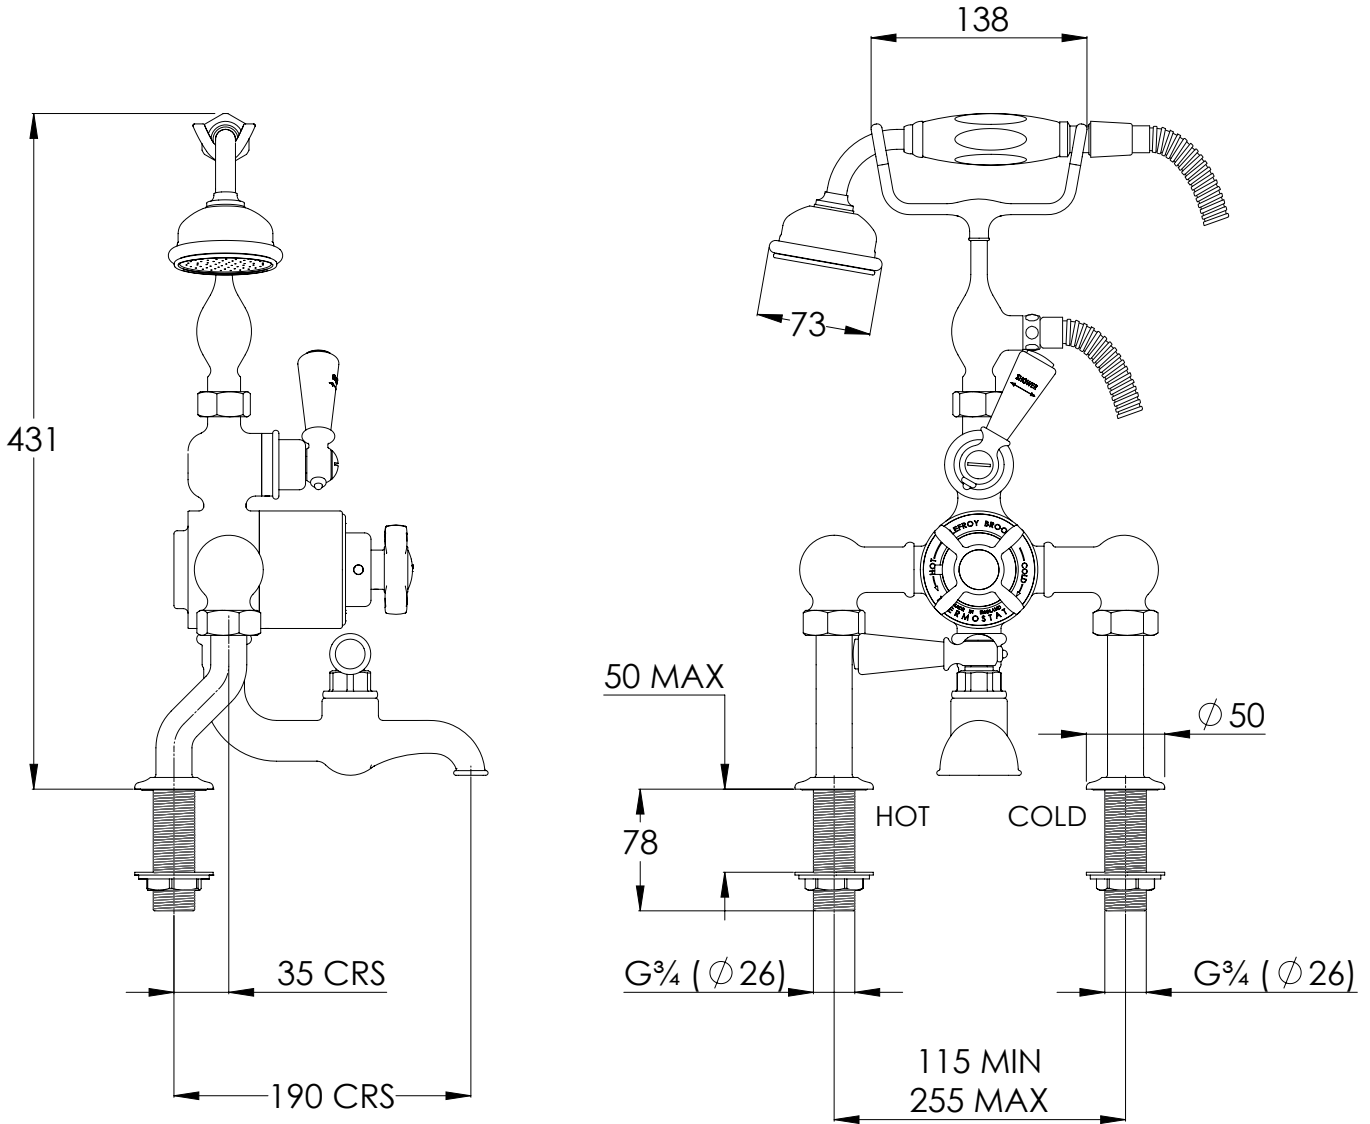

LEFROY BROOKS

IBROC HOUSE ESSEX ROAD
HODDESDON HERTS EN11 0QS UK
T: +44 (0)1992 708 316 F: +44 (0)1992 708 317

DM/GD8823

CLASSIC DECK MOUNTED THERMOSTATIC
BATH SHOWER MIXER WITH CRADLE & CLASSIC
HANDSET

DIMENSIONAL DATA SHEET

DATE: 14/06/2019

REVISION: A

COPYRIGHT © LBIP LTD. ALL RIGHTS RESERVED

DIMENSIONS IN MILLIMETRES

WHILST EVERY EFFORT IS MADE TO ENSURE THE ACCURACY OF THESE DATA SHEETS THEY ARE SUBJECT TO CHANGE WITHOUT NOTICE AS PART OF THE COMPANY'S PRODUCT DEVELOPMENT PROCESS