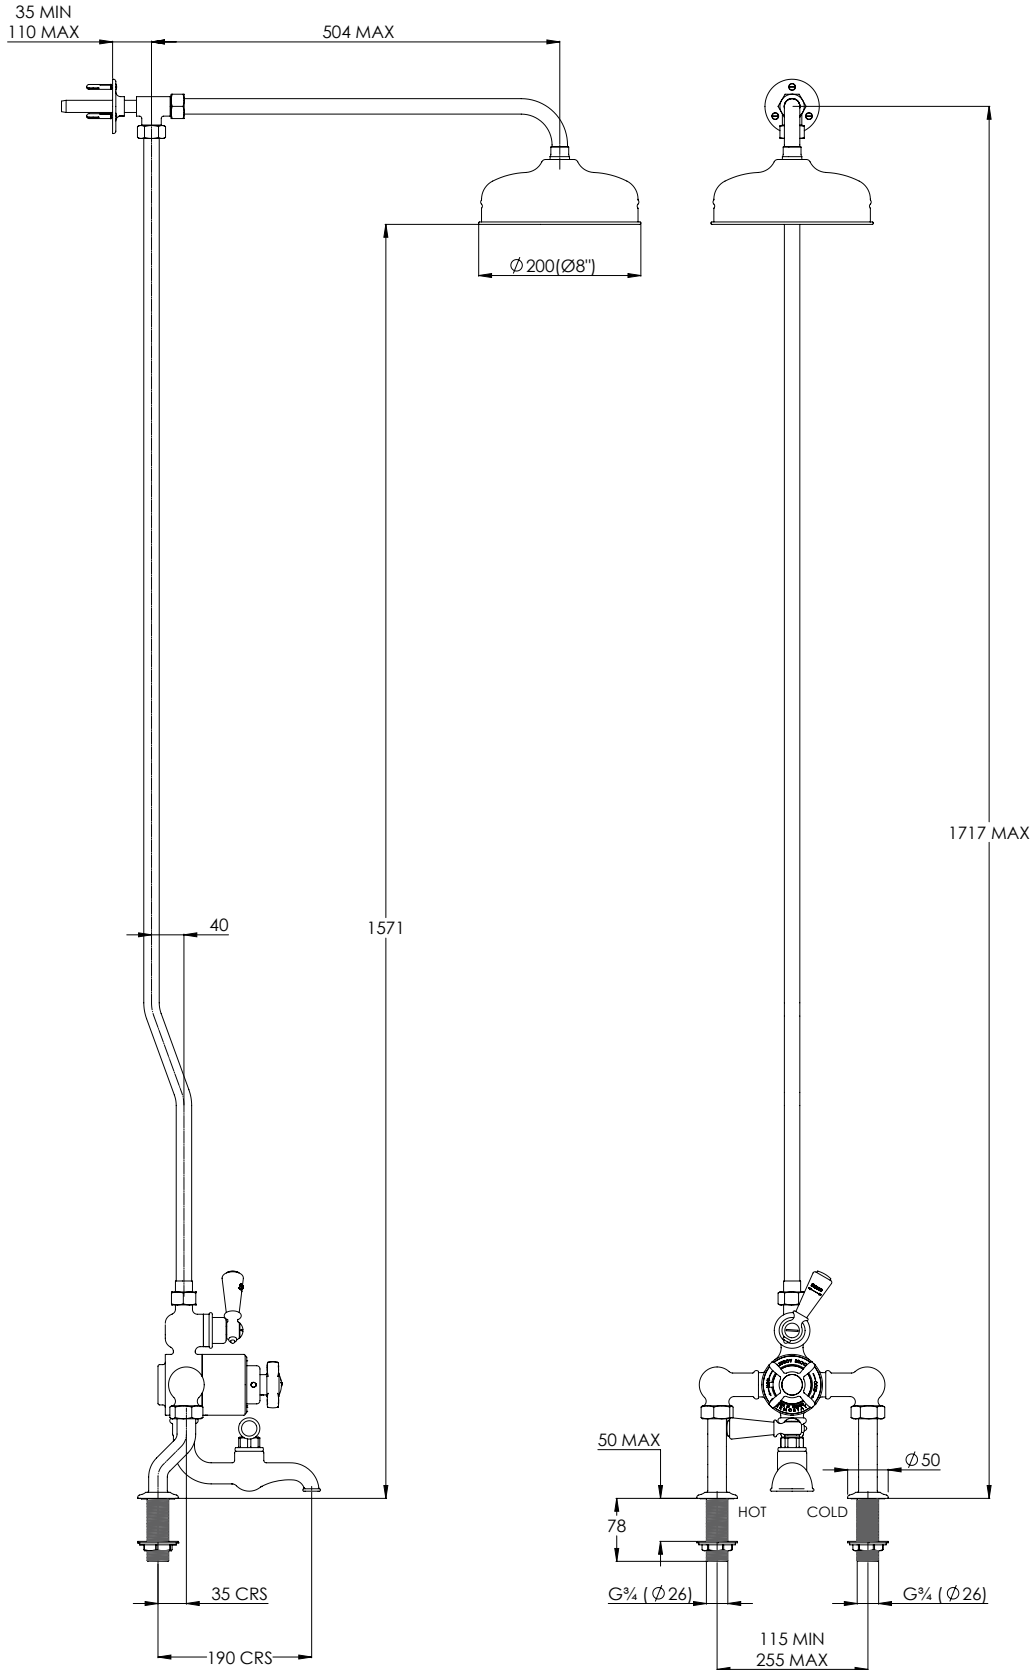

LEFROY BROOKS

IBROC HOUSE ESSEX ROAD
HODDESDON HERTS EN11 0QS UK
T: +44 (0)1992 708 316 F: +44 (0)1992 708 317

DM/GD8822

CLASSIC DECK MOUNTED THERMOSTATIC
BATH SHOWER MIXER WITH RISER KIT, 8" ROSE
& ADJUSTABLE RISER PIPE BRACKET

DIMENSIONAL DATA SHEET

DATE: 17/06/2019

REVISION: A

COPYRIGHT © LBIP LTD. ALL RIGHTS RESERVED

DIMENSIONS IN MILLIMETRES

WHILST EVERY EFFORT IS MADE TO ENSURE THE ACCURACY OF THESE DATA SHEETS THEY ARE SUBJECT TO CHANGE WITHOUT NOTICE AS PART OF THE COMPANY'S PRODUCT DEVELOPMENT PROCESS