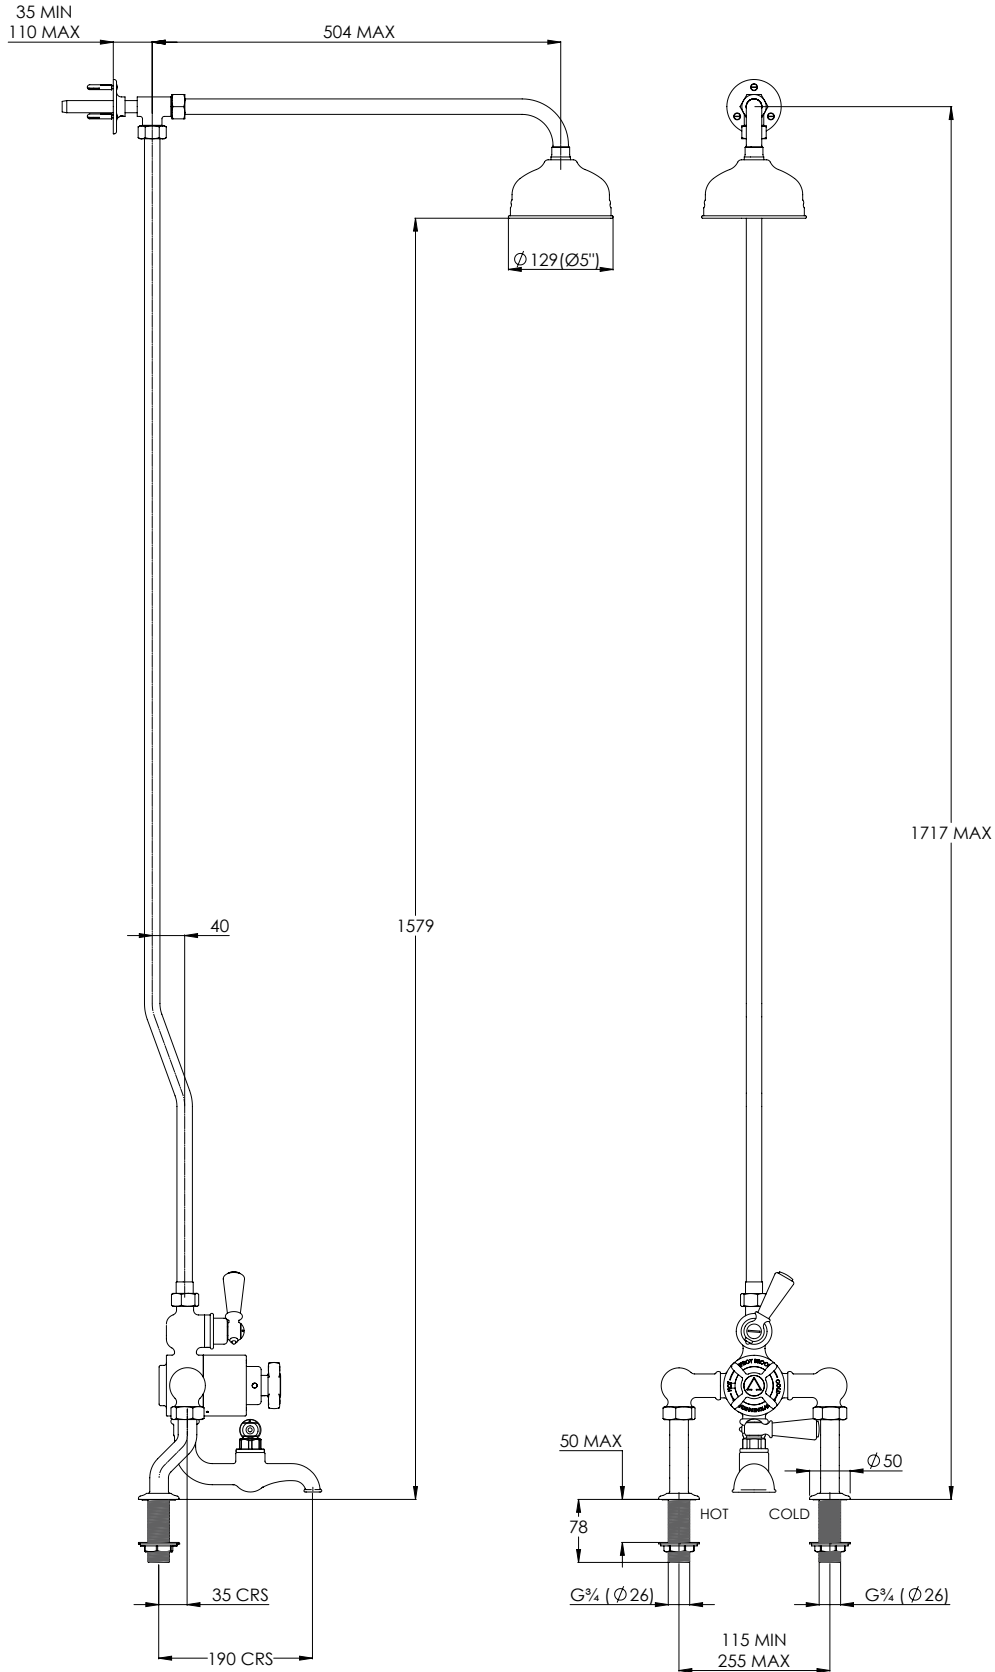

# DM/BL8821

CLASSIC BLACK DECK MOUNTED THERMOSTATIC  
BATH SHOWER MIXER WITH RISER KIT, 5" ROSE &  
ADJUSTABLE RISER PIPE BRACKET

## DIMENSIONAL DATA SHEET

DATE: 12/10/2021

REVISION: A

COPYRIGHT © LBIP LTD. ALL RIGHTS RESERVED

DIMENSIONS IN MILLIMETRES

WHILST EVERY EFFORT IS MADE TO ENSURE THE ACCURACY OF THESE DATA SHEETS THEY ARE SUBJECT TO CHANGE WITHOUT NOTICE AS PART OF THE COMPANY'S PRODUCT DEVELOPMENT PROCESS