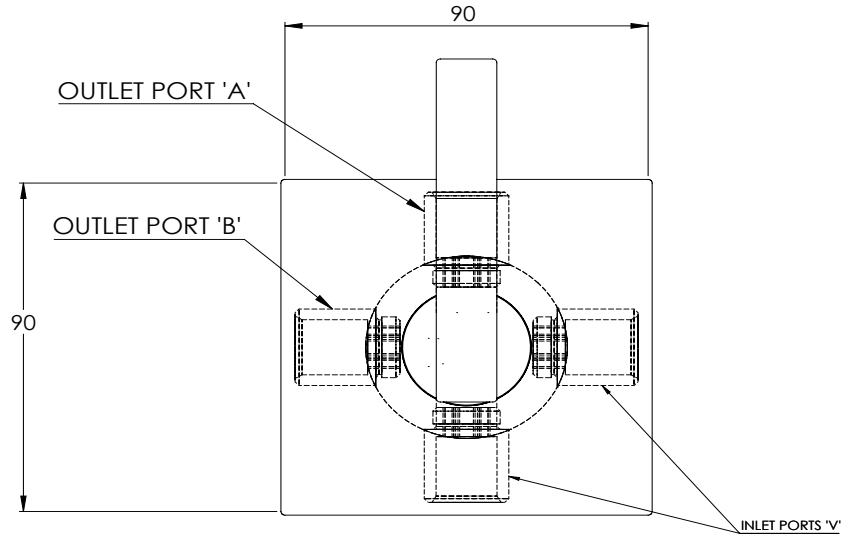

LEFROY BROOKS

IBROC HOUSE ESSEX ROAD
HODDESDON HERTS EN11 0QS UK
T: +44 (0)1992 708 316 F: +44 (0)1992 708 317

DL1721

FIFTH WALL MOUNTED TWO-WAY DIVERTER

DIMENSIONAL DATA SHEET

DATE: 05/08/21

REVISION: A

WALL MOUNTING PLATE
(OPTIONAL)

DIMENSIONS IN MILLIMETRES

COPYRIGHT © LBIP LTD. ALL RIGHTS RESERVED