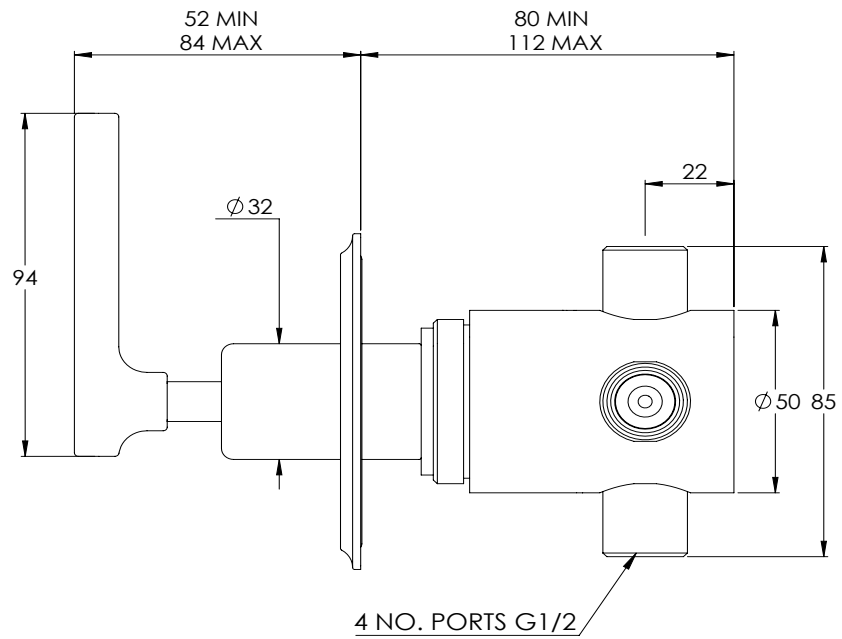

LEFROY BROOKS

IBROC HOUSE ESSEX ROAD
HODDESDON HERTS EN11 0QS UK
T: +44 (0)1992 708 316 F: +44 (0)1992 708 317

DL1721

FIFTH WALL MOUNTED TWO-WAY DIVERTER

DIMENSIONAL DATA SHEET

DATE: 05/08/21

REVISION: A

WALL MOUNTING PLATE
(OPTIONAL)

DIMENSIONS IN MILLIMETRES

COPYRIGHT © LBIP LTD. ALL RIGHTS RESERVED