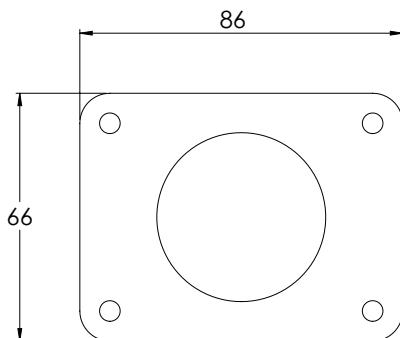

LEFROY BROOKS

IBROC HOUSE ESSEX ROAD
HODDESDON HERTS EN11 0QS UK
T: +44 (0)1992 708 316 F: +44 (0)1992 708 317

DL1721

FIFTH WALL MOUNTED TWO-WAY DIVERTER

DIMENSIONAL DATA SHEET

DATE: 05/08/21

REVISION: A

WALL MOUNTING PLATE
(OPTIONAL)

DIMENSIONS IN MILLIMETRES

COPYRIGHT © LBIP LTD. ALL RIGHTS RESERVED