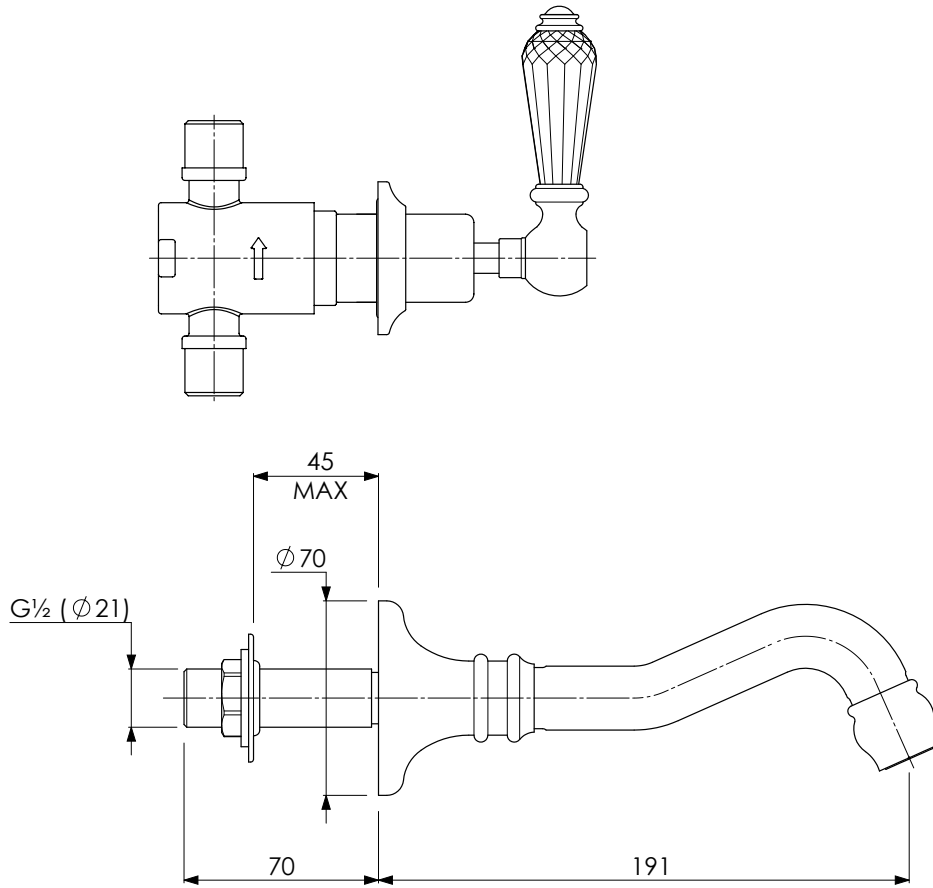

# CR1208

LA CHAPELLE WALL MOUNTED BASIN MIXER  
WITH CRYSTAL LEVERS

DIMENSIONAL DATA SHEET

DATE: 29/01/2019

REVISION: A

DIMENSIONS IN MILLIMETRES

COPYRIGHT © LBIP LTD. ALL RIGHTS RESERVED