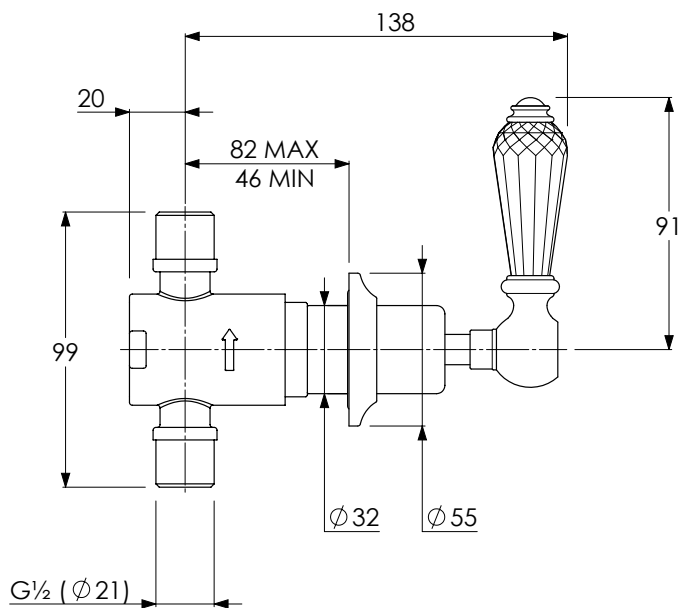

# CR1208

LA CHAPELLE WALL MOUNTED BASIN MIXER  
WITH CRYSTAL LEVERS

DIMENSIONAL DATA SHEET

DATE: 29/01/2019

REVISION: A

DIMENSIONS IN MILLIMETRES

COPYRIGHT © LBIP LTD. ALL RIGHTS RESERVED