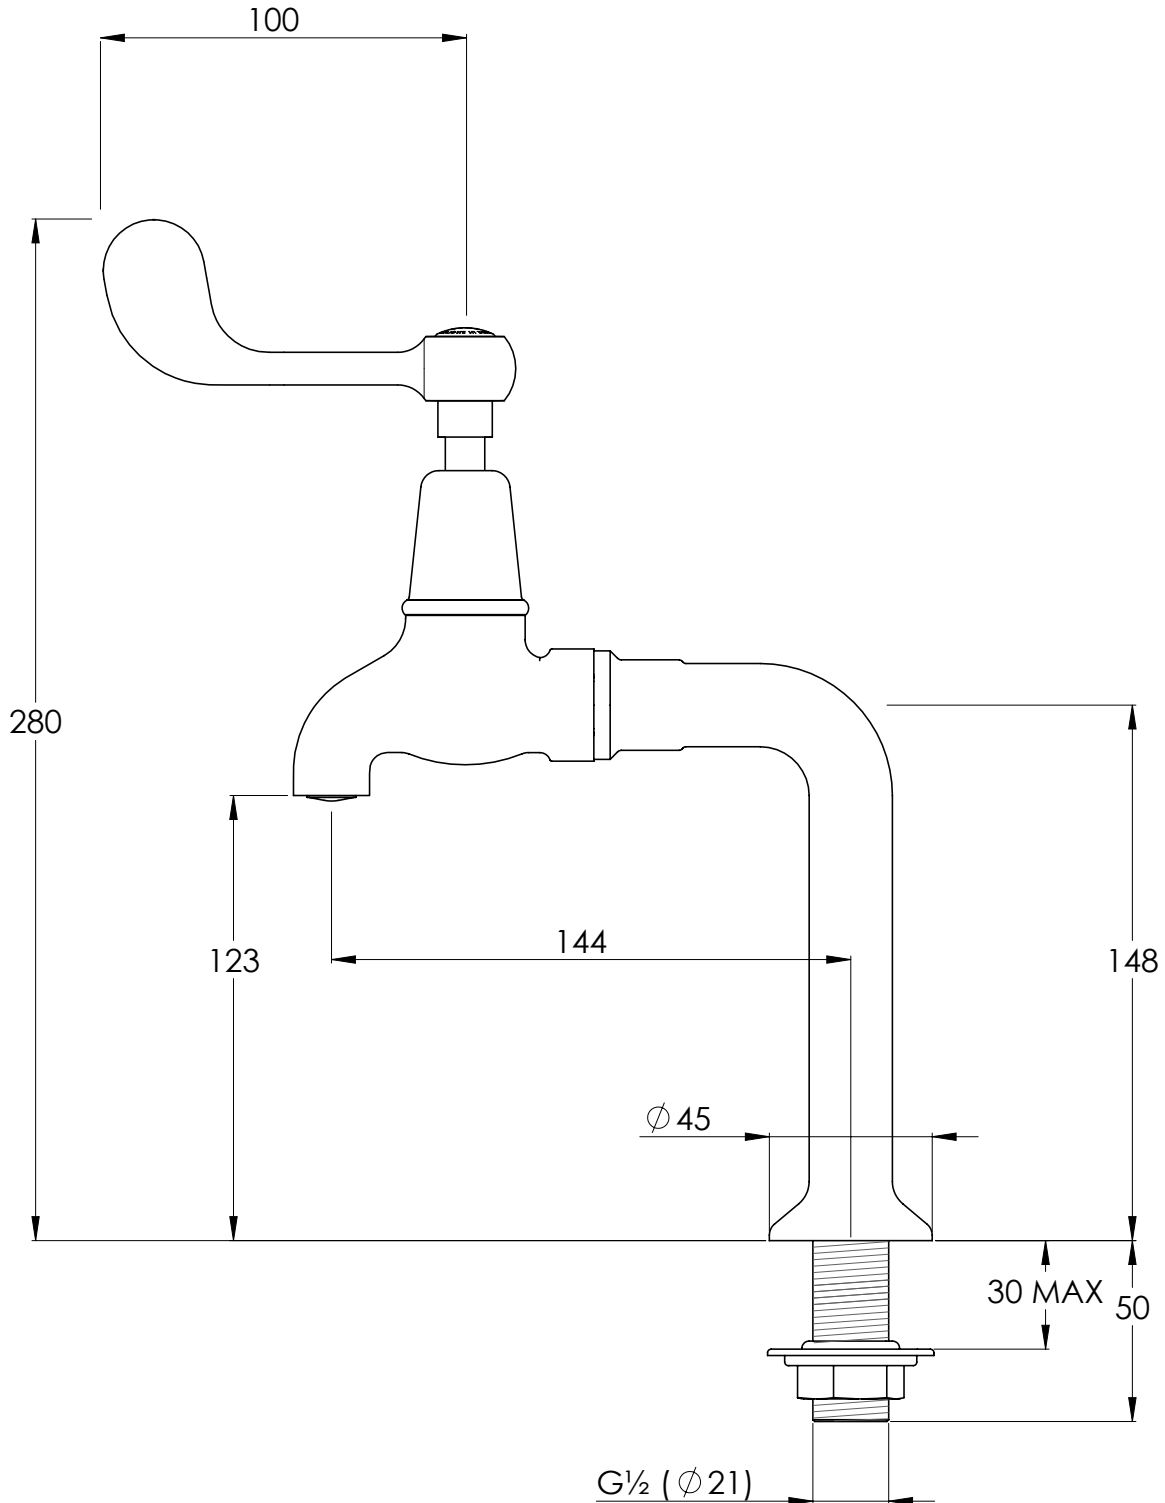

LEFROY BROOKS

IBROC HOUSE ESSEX ROAD
HODDESDON HERTS EN11 0QS UK
T: +44 (0)1992 708 316 F: +44 (0)1992 708 317

CL1590

CONNAUGHT LEVER KITCHEN BIBCOCK AND
PILLARS (1 PAIR)

DIMENSIONAL DATA SHEET

DATE: 03/06/2019

REVISION: B

COPYRIGHT © LBIP LTD. ALL RIGHTS RESERVED

DIMENSIONS IN MILLIMETRES

WHILST EVERY EFFORT IS MADE TO ENSURE THE ACCURACY OF THESE DATA SHEETS THEY ARE SUBJECT TO CHANGE WITHOUT NOTICE AS PART OF THE COMPANY'S PRODUCT DEVELOPMENT PROCESS