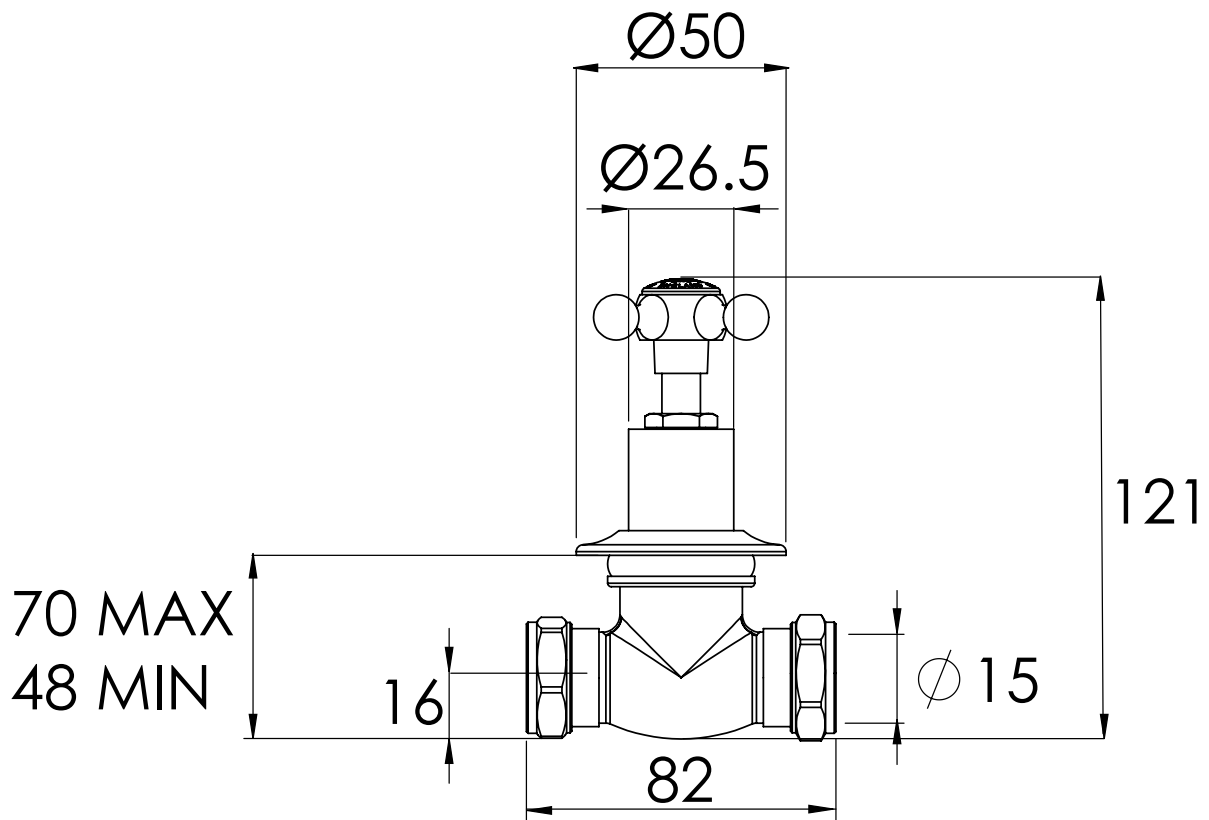

# CH1755

CONNAUGHT 1/2" CONCEALED STOPCOCK

DIMENSIONAL DATA SHEET

DATE: 16/11/2021

REVISION: B

COPYRIGHT © LBIP LTD. ALL RIGHTS RESERVED

DIMENSIONS IN MILLIMETRES

WHILST EVERY EFFORT IS MADE TO ENSURE THE ACCURACY OF THESE DATA SHEETS THEY ARE SUBJECT TO CHANGE WITHOUT NOTICE AS PART OF THE COMPANY'S PRODUCT DEVELOPMENT PROCESS