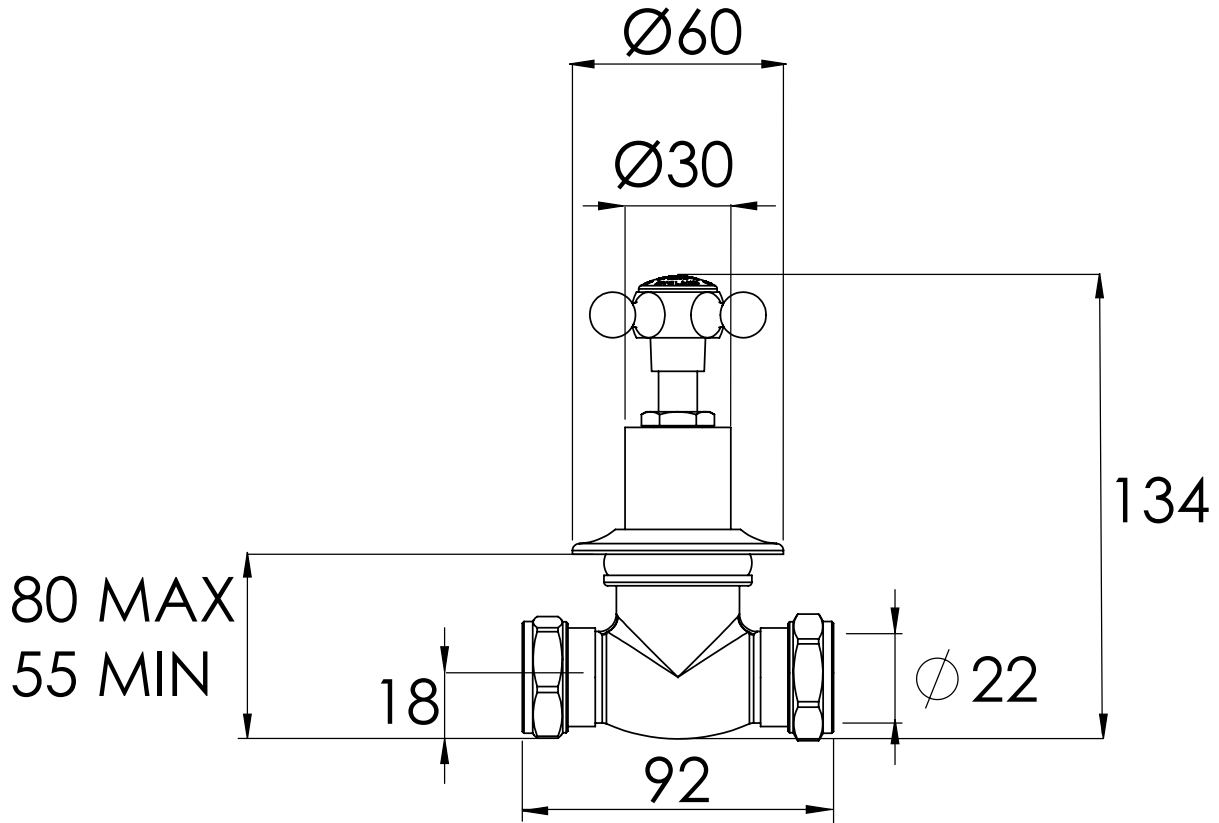

# CH1754

CONNAUGHT 3/4" CONCEALED STOPCOCK

DIMENSIONAL DATA SHEET

DATE: 25/09/2019

REVISION: B

COPYRIGHT © LBIP LTD. ALL RIGHTS RESERVED

DIMENSIONS IN MILLIMETRES

WHILST EVERY EFFORT IS MADE TO ENSURE THE ACCURACY OF THESE DATA SHEETS THEY ARE SUBJECT TO CHANGE WITHOUT NOTICE AS PART OF THE COMPANY'S PRODUCT DEVELOPMENT PROCESS