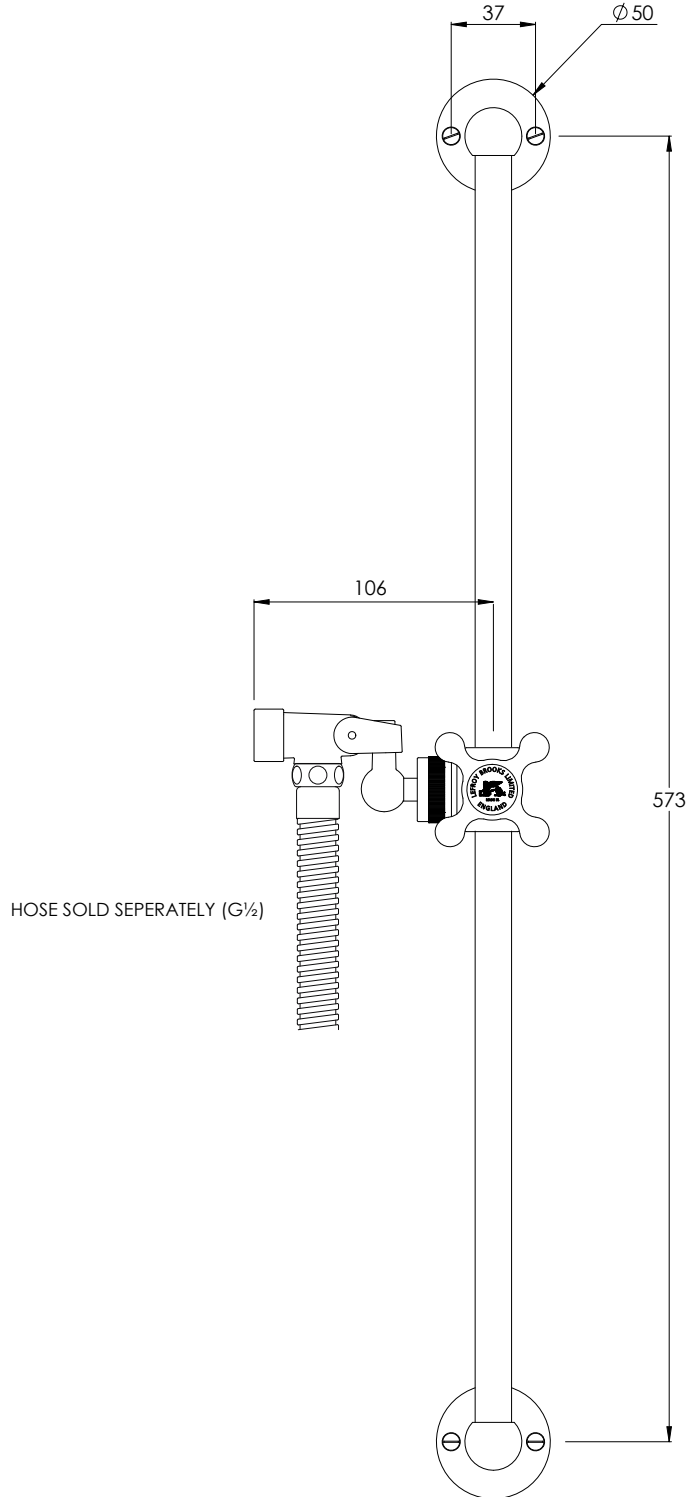

LEFROY BROOKS

IBROC HOUSE ESSEX ROAD
HODDESDON HERTS EN11 0QS UK
T: +44 (0)1992 708 316 F: +44 (0)1992 708 317

CH1720

CONNAUGHT SLIDING RAIL KIT WITH HOOK & CONNECTOR

DIMENSIONAL DATA SHEET

DATE: 25/09/2019

REVISION: A

COPYRIGHT © LBIP LTD. ALL RIGHTS RESERVED

DIMENSIONS IN MILLIMETRES

WHILST EVERY EFFORT IS MADE TO ENSURE THE ACCURACY OF THESE DATA SHEETS THEY ARE SUBJECT TO CHANGE WITHOUT NOTICE AS PART OF THE COMPANY'S PRODUCT DEVELOPMENT PROCESS