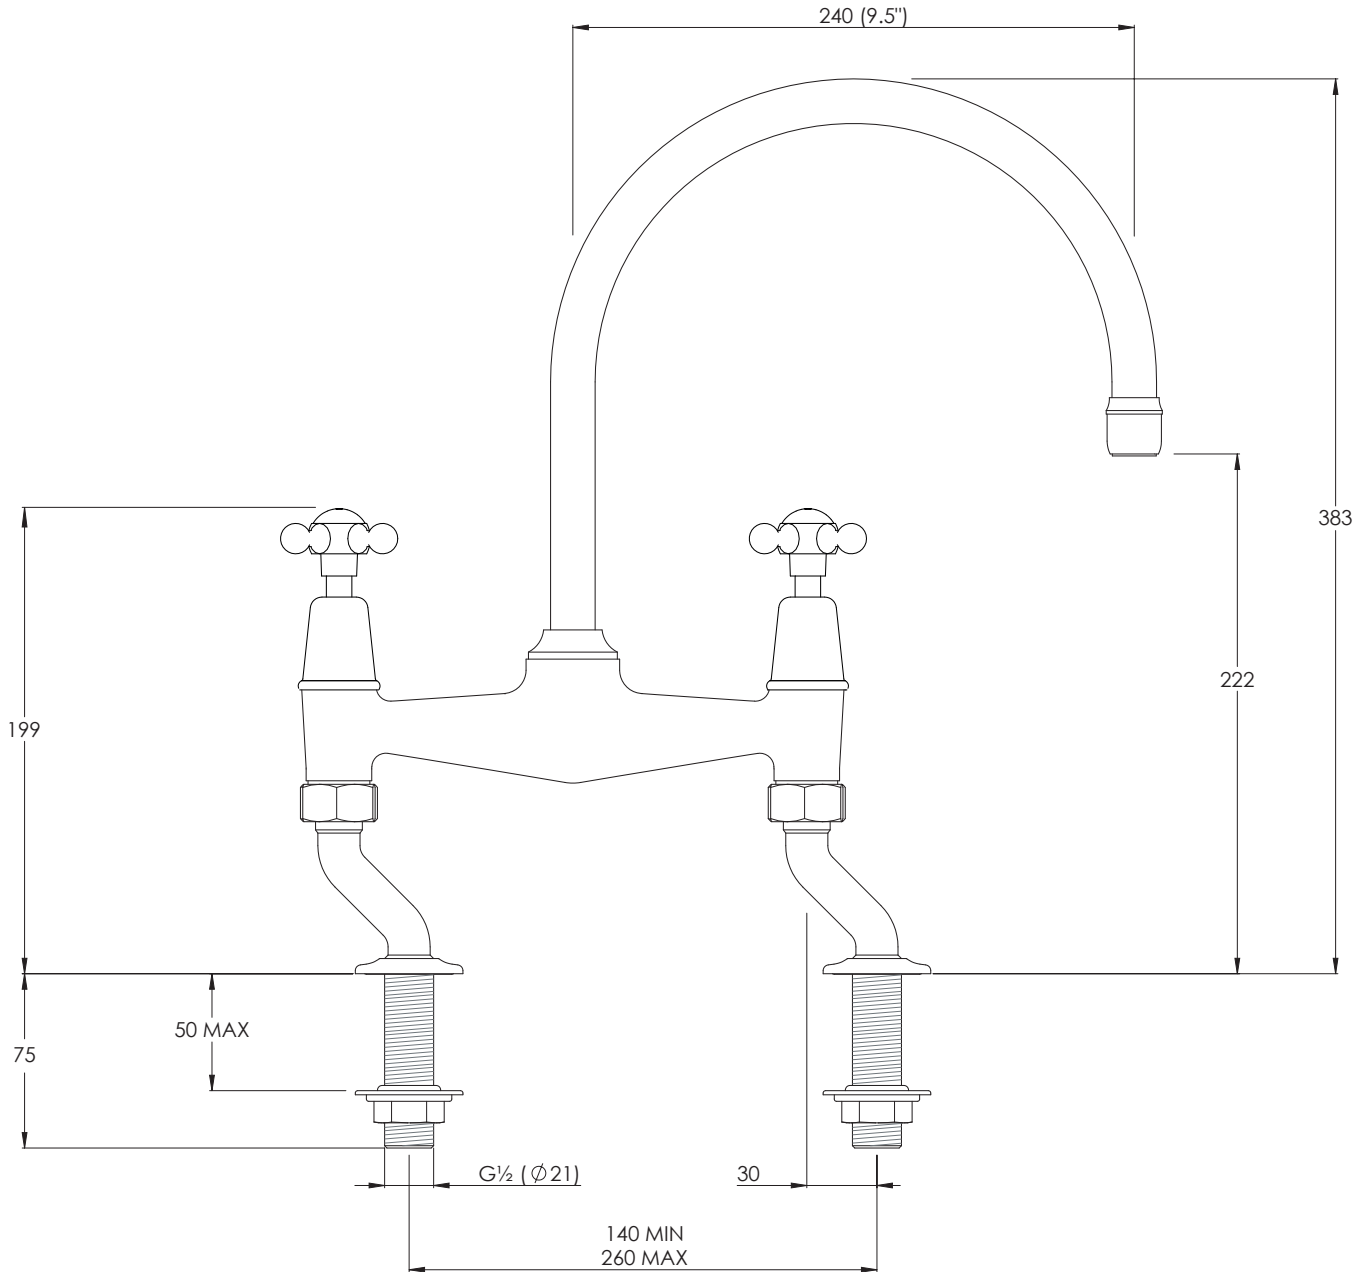

LEFROY BROOKS

IBROC HOUSE ESSEX ROAD
HODDESDON HERTS EN11 0QS UK
T: +44 (0)1992 708 316 F: +44 (0)1992 708 317

CH1517

CONNAUGHT DECK MOUNTED KITCHEN
BRIDGE MIXER WITH HANDWHEELS

DIMENSIONAL DATA SHEET

DATE: 31/05/2019

REVISION: B

COPYRIGHT © LBIP LTD. ALL RIGHTS RESERVED

DIMENSIONS IN MILLIMETRES

WHILST EVERY EFFORT IS MADE TO ENSURE THE ACCURACY OF THESE DATA SHEETS THEY ARE SUBJECT TO CHANGE WITHOUT NOTICE AS PART OF THE COMPANY'S PRODUCT DEVELOPMENT PROCESS