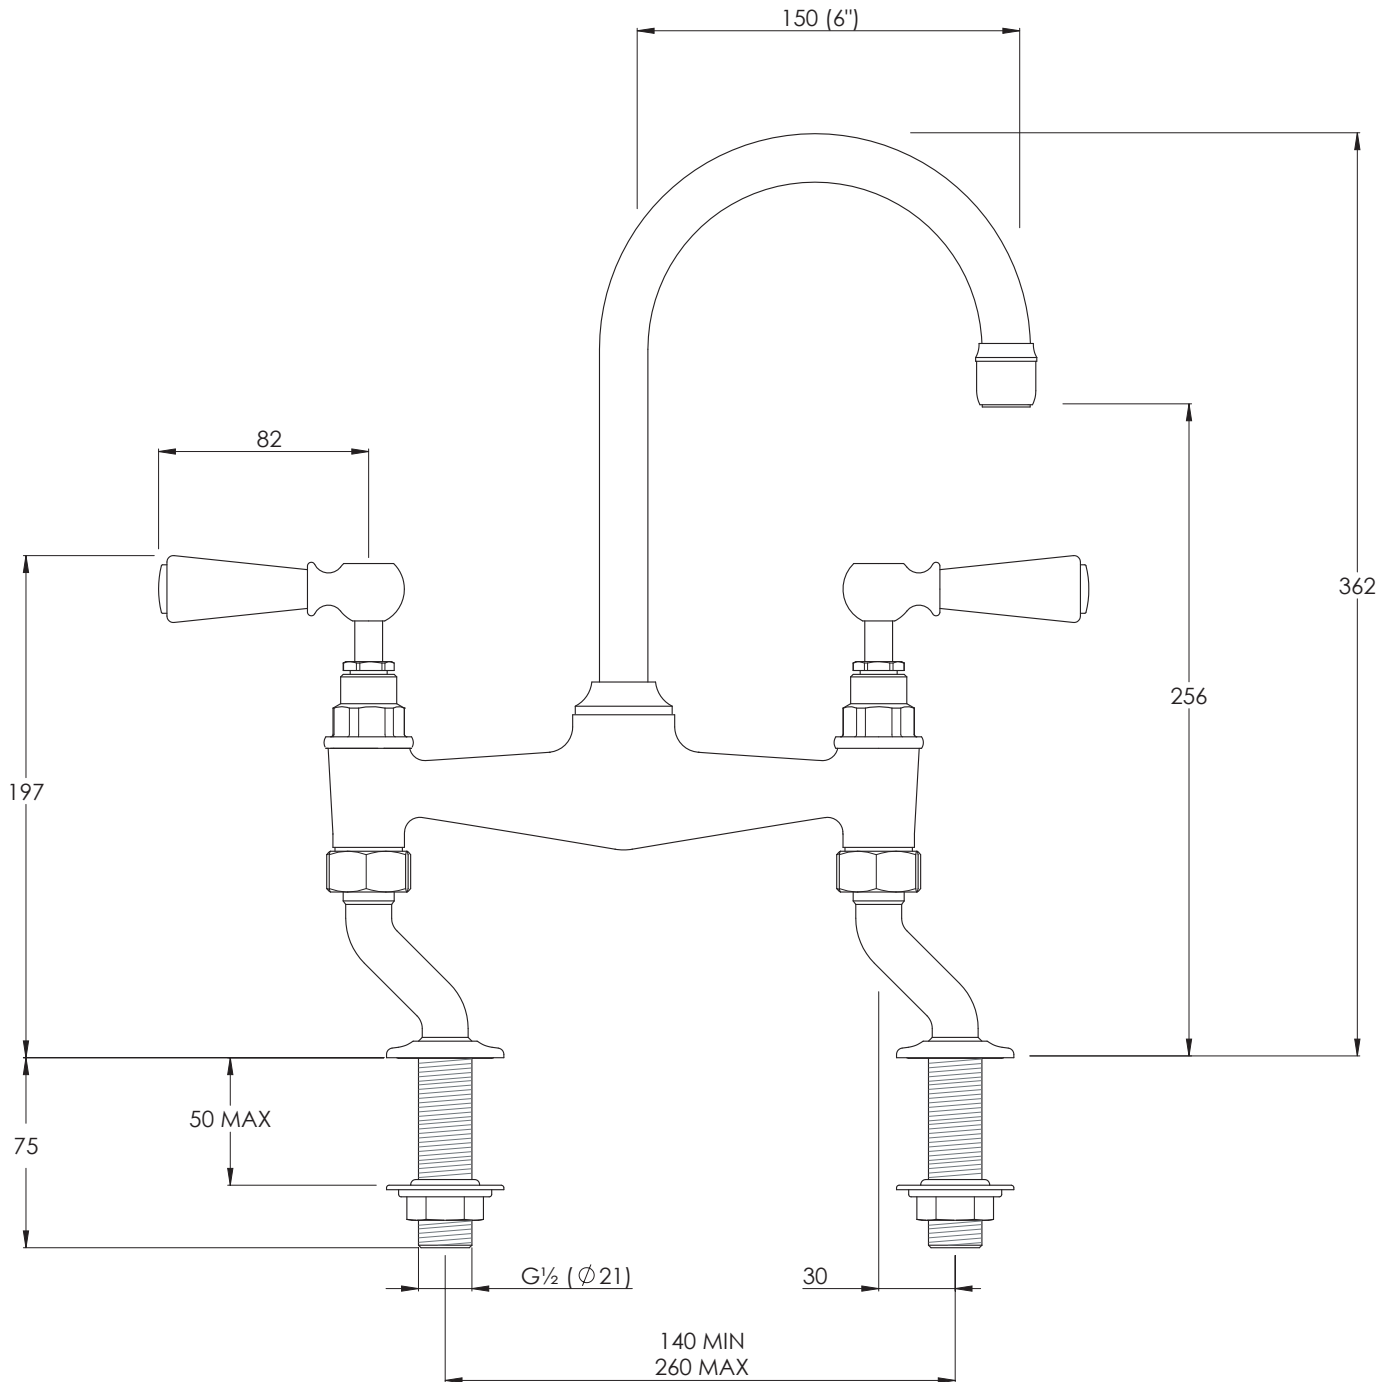

LEFROY BROOKS

IBROC HOUSE ESSEX ROAD
HODDESDON HERTS EN11 0QS UK
T: +44 (0)1992 708 316 F: +44 (0)1992 708 317

BL9007

CLASSIC BLACK DECK MOUNTED BASIN BRIDGE
MIXER WITH LEVERS

DIMENSIONAL DATA SHEET

DATE: 31/05/2019

REVISION: B

COPYRIGHT © LBIP LTD. ALL RIGHTS RESERVED

DIMENSIONS IN MILLIMETRES

WHILST EVERY EFFORT IS MADE TO ENSURE THE ACCURACY OF THESE DATA SHEETS THEY ARE SUBJECT TO CHANGE WITHOUT NOTICE AS PART OF THE COMPANY'S PRODUCT DEVELOPMENT PROCESS