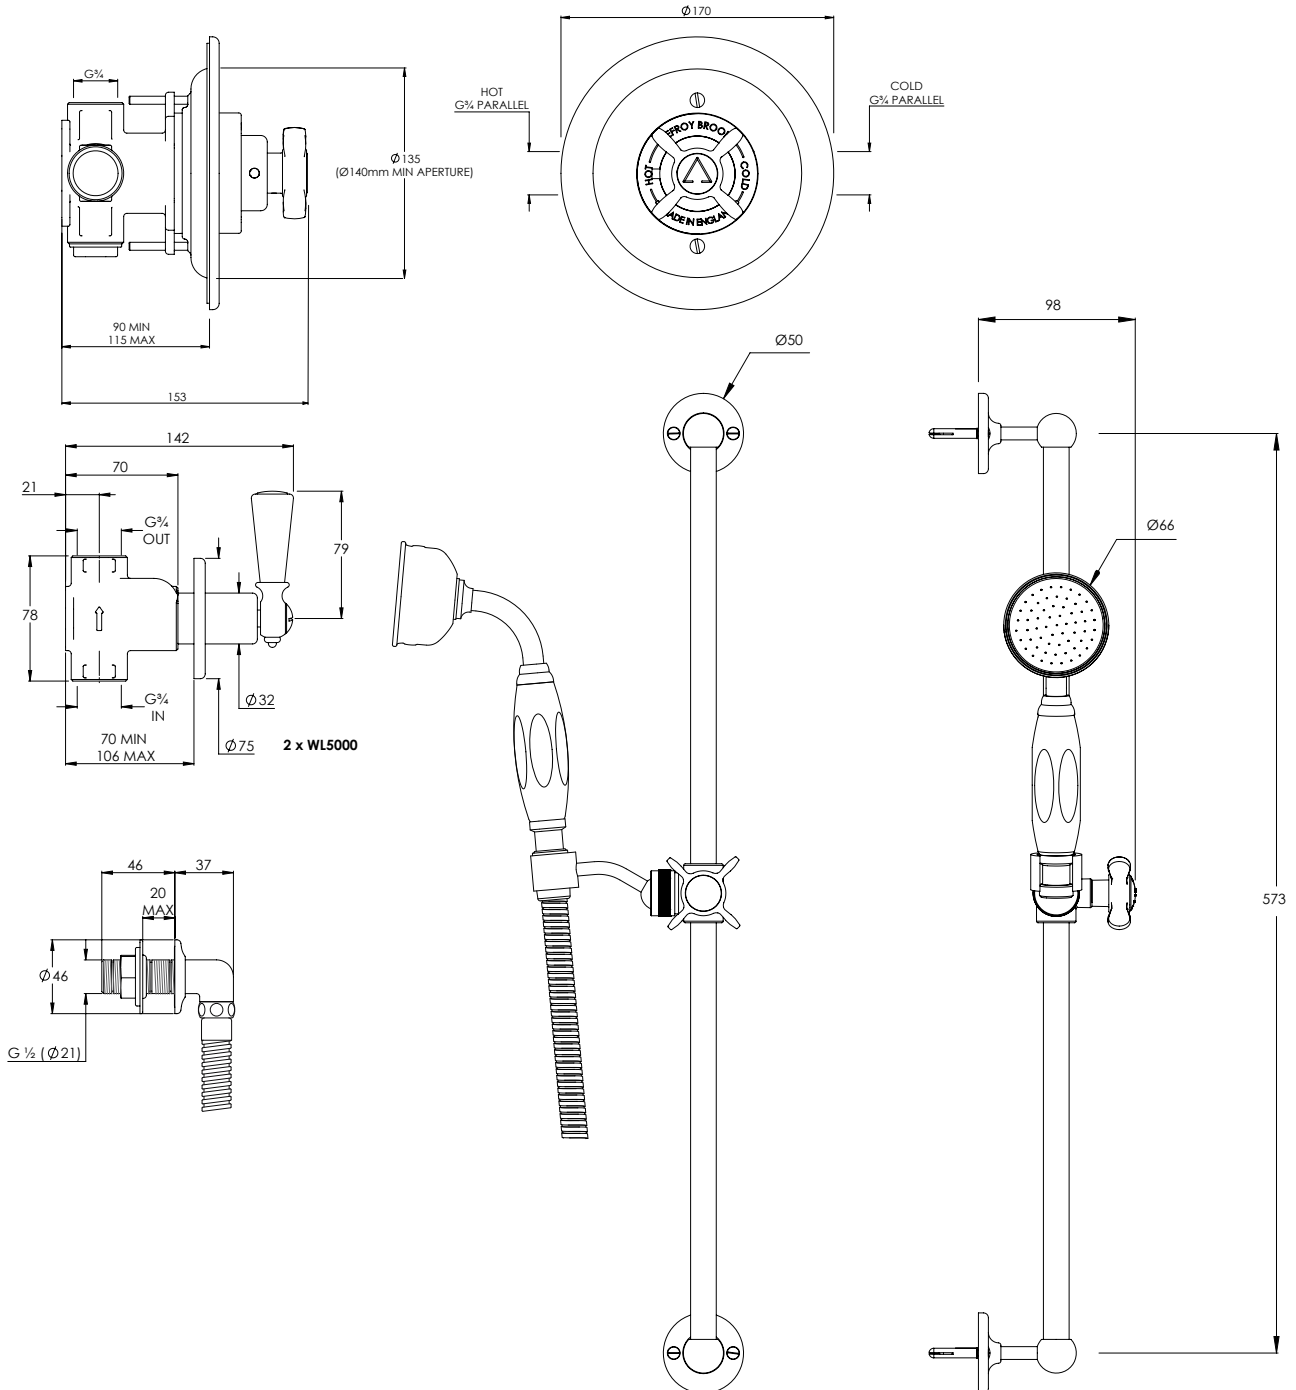

LEFROY BROOKS

IBROC HOUSE ESSEX ROAD
HODDESDON HERTS EN11 0QS UK
T: +44 (0)1992 708 316 F: +44 (0)1992 708 317

BL8804

CLASSIC BLACK ARCHIPELAGO THERMOSTATIC VALVE
WITH FLOW CONTROLS & HAND SHOWER ON SLIDING
RAIL

DIMENSIONAL DATA SHEET

DATE: 11/01/2021

REVISION: A

COPYRIGHT © LBIP LTD. ALL RIGHTS RESERVED

DIMENSIONS IN MILLIMETRES

WHILST EVERY EFFORT IS MADE TO ENSURE THE ACCURACY OF THESE DATA SHEETS THEY ARE SUBJECT TO CHANGE WITHOUT NOTICE AS PART OF THE COMPANY'S PRODUCT DEVELOPMENT PROCESS